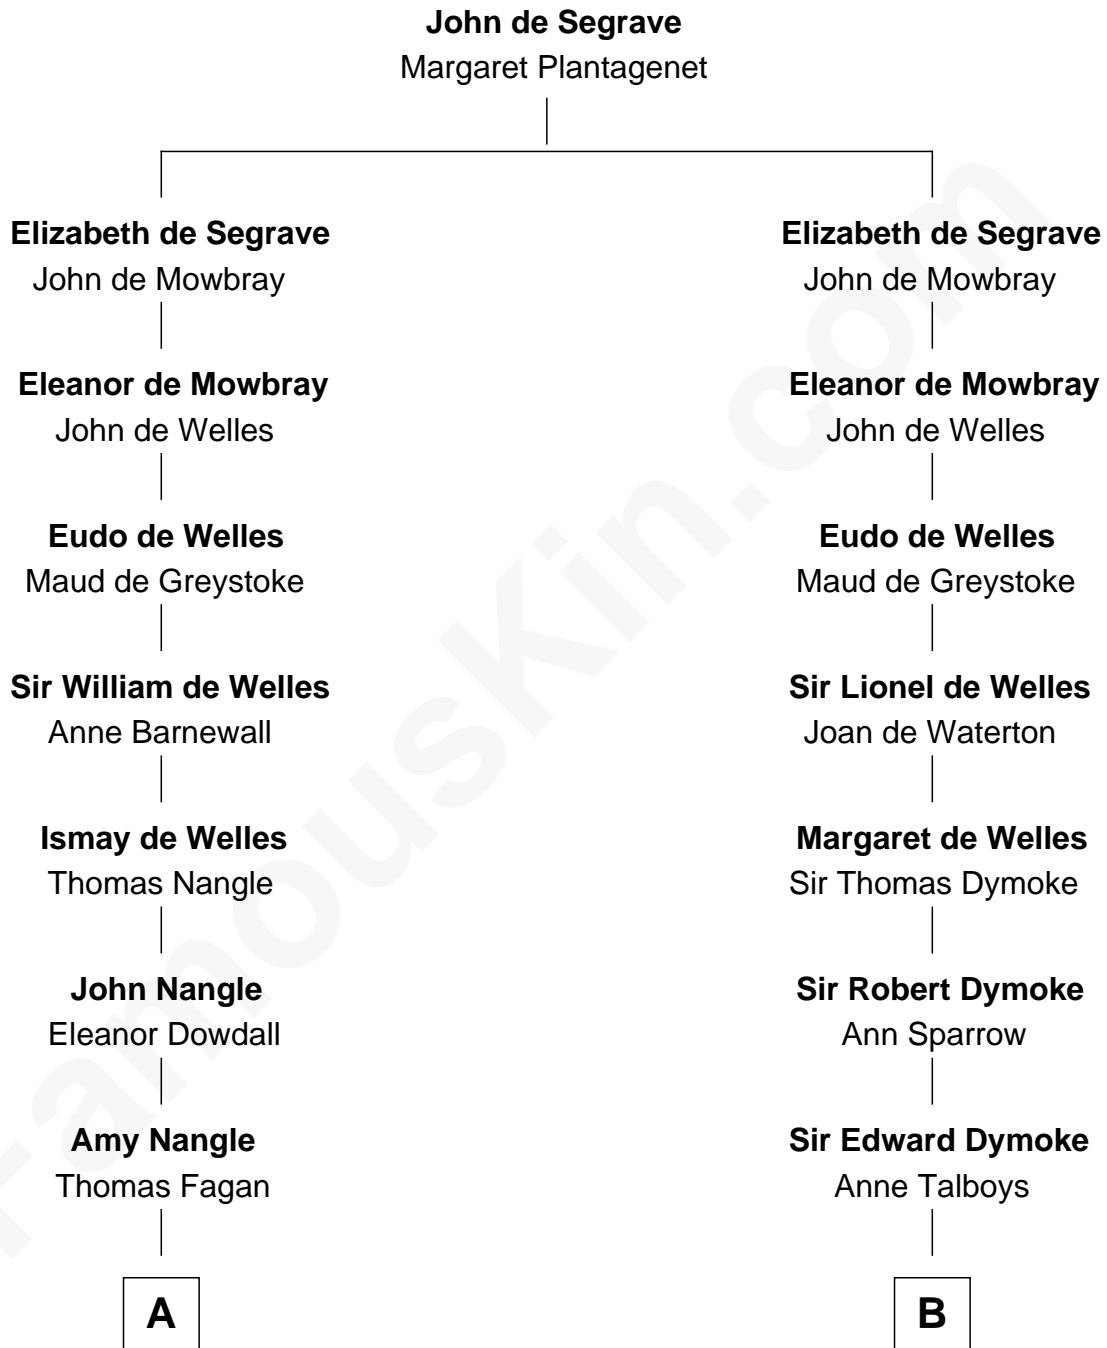

# FamousKin.com Relationship Chart of

**Prince Harry**  
*Duke of Sussex*

14th cousin 6 times removed of

**Meriwether Lewis**  
*Lewis and Clark Expedition*

**A**

**Richard Fagan**  
Cecily Holmes

**John Fagan**  
Alice Segrave

**John Fagan**  
Beale Knowles

**Christopher Fagan**  
Mary Nagle

**Patrick Fagan**  
Christiana FitzMaurice

**Christopher Alexander Fagan**  
Hyacinthe Gabrielle Varis

**Hyacinthe Gabrielle Fagan**  
Sir Richard Colley Wellesley

**Meriwether Lewis**  
*Lewis and Clark Expedition*

**C**

**Elizabeth Bowes-Lyon**

George VI, King of the United Kingdom

**Elizabeth II, Queen of the United Kingdom**

Prince Philip of Edinburgh

**Charles III, King of the United Kingdom**