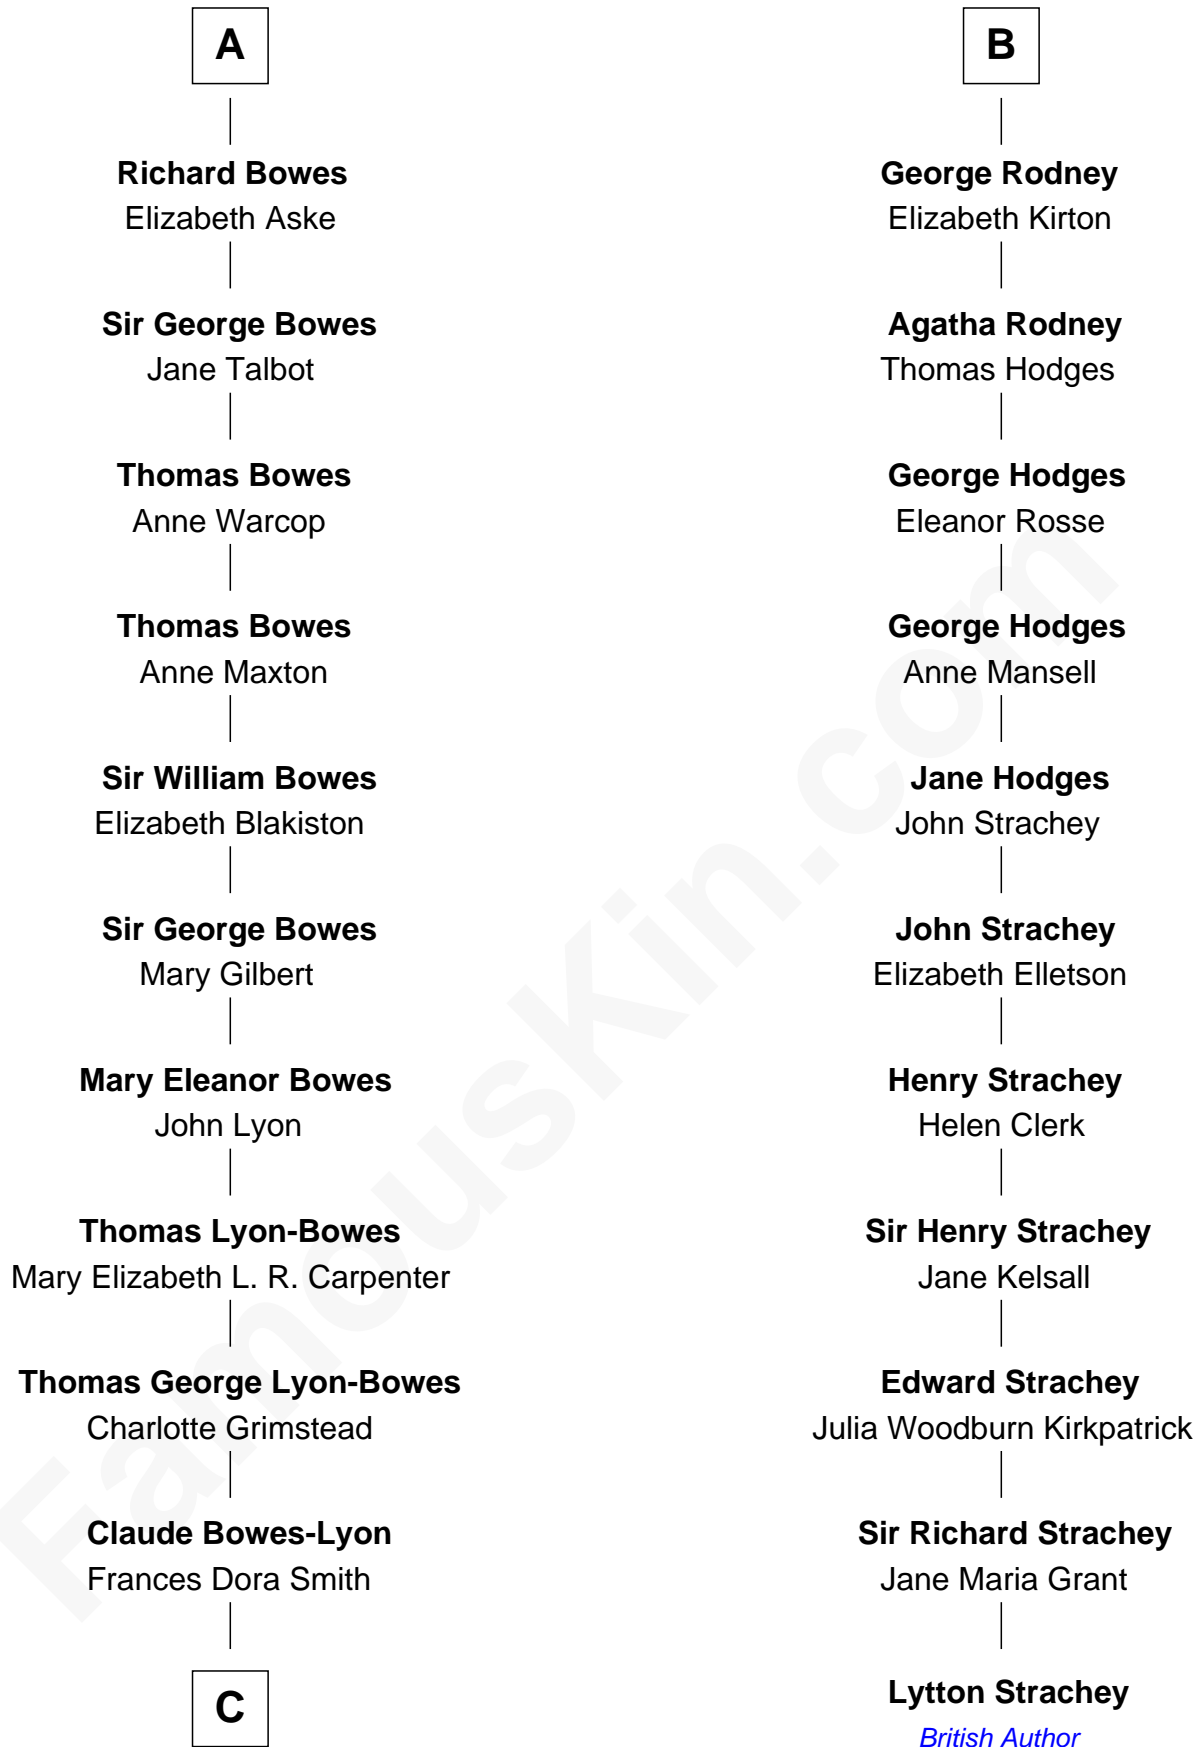

## Relationship Chart of

### Prince Harry

*Duke of Sussex*

17th cousin 4 times removed of

**Lytton Strachey**  
*Author and Co-Founder of Bloomsbury Group*

**C**

**Claude George Bowes-Lyon**  
Cecilia Nina Cavendish-Bentinck

**Elizabeth Bowes-Lyon**  
George VI, King of the United Kingdom

**Elizabeth II, Queen of the United Kingdom**  
Prince Philip of Edinburgh

**Charles III, King of the United Kingdom**  
Princess Diana Frances Spencer

**Prince Harry**  
*Duke of Sussex*