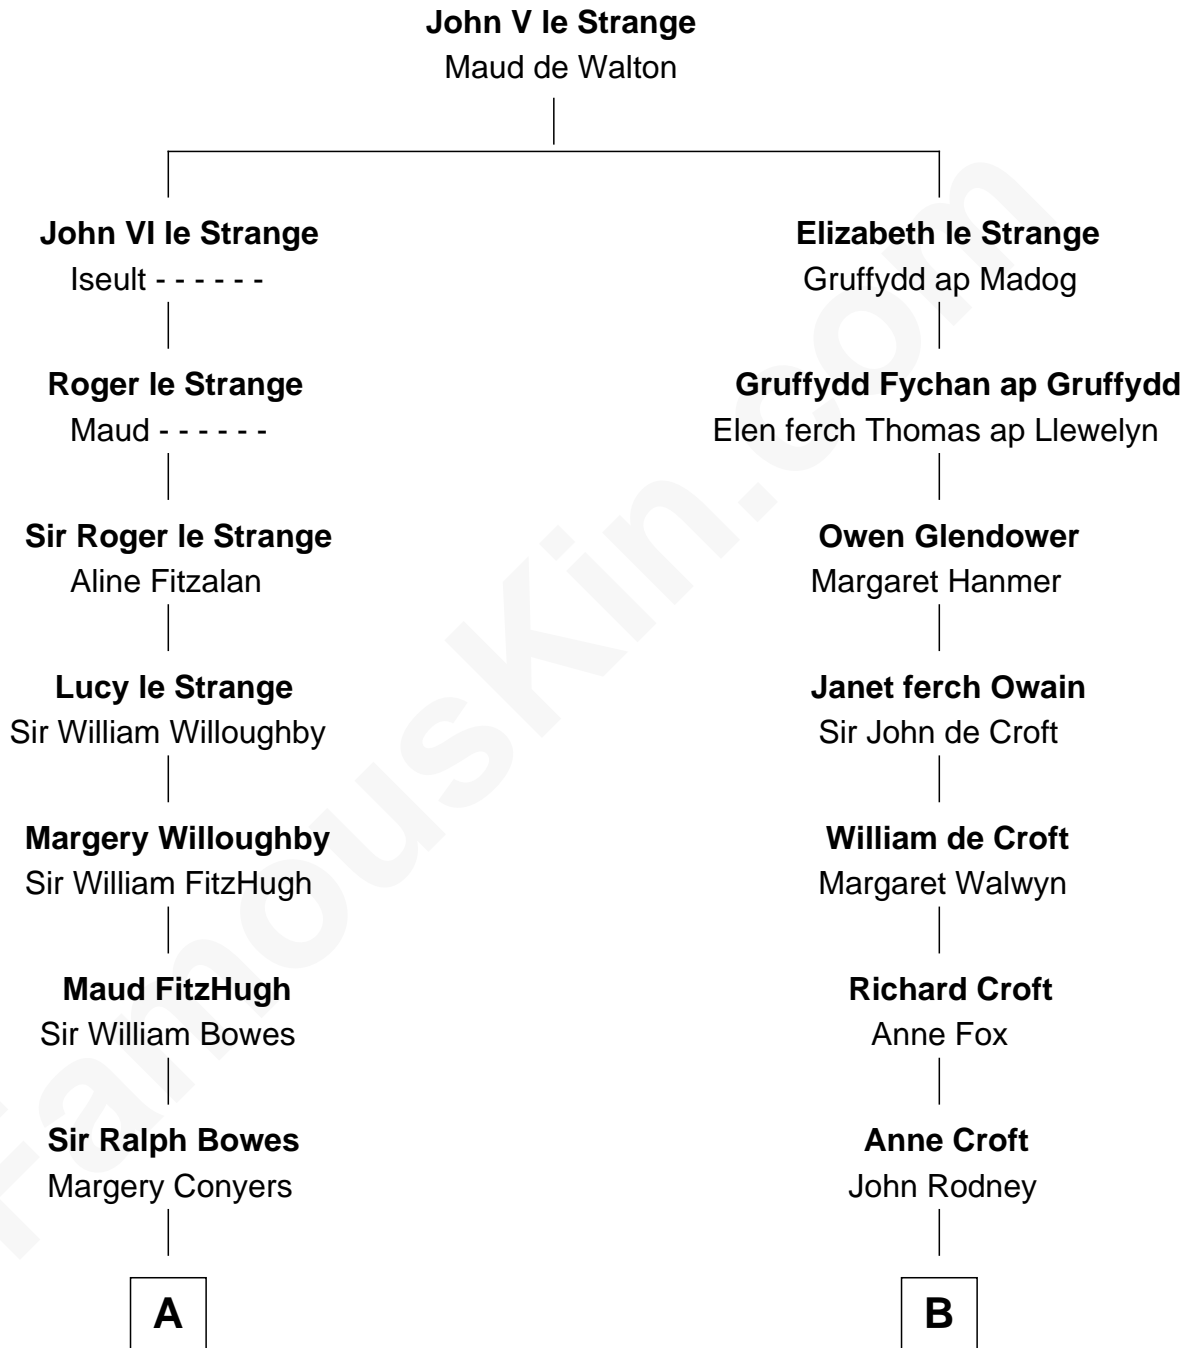

## Relationship Chart of

### Prince Harry

*Duke of Sussex*

17th cousin 4 times removed of

**Lytton Strachey**  
*Author and Co-Founder of Bloomsbury Group*

**C**

**Claude George Bowes-Lyon**  
Cecilia Nina Cavendish-Bentinck

**Elizabeth Bowes-Lyon**  
George VI, King of the United Kingdom