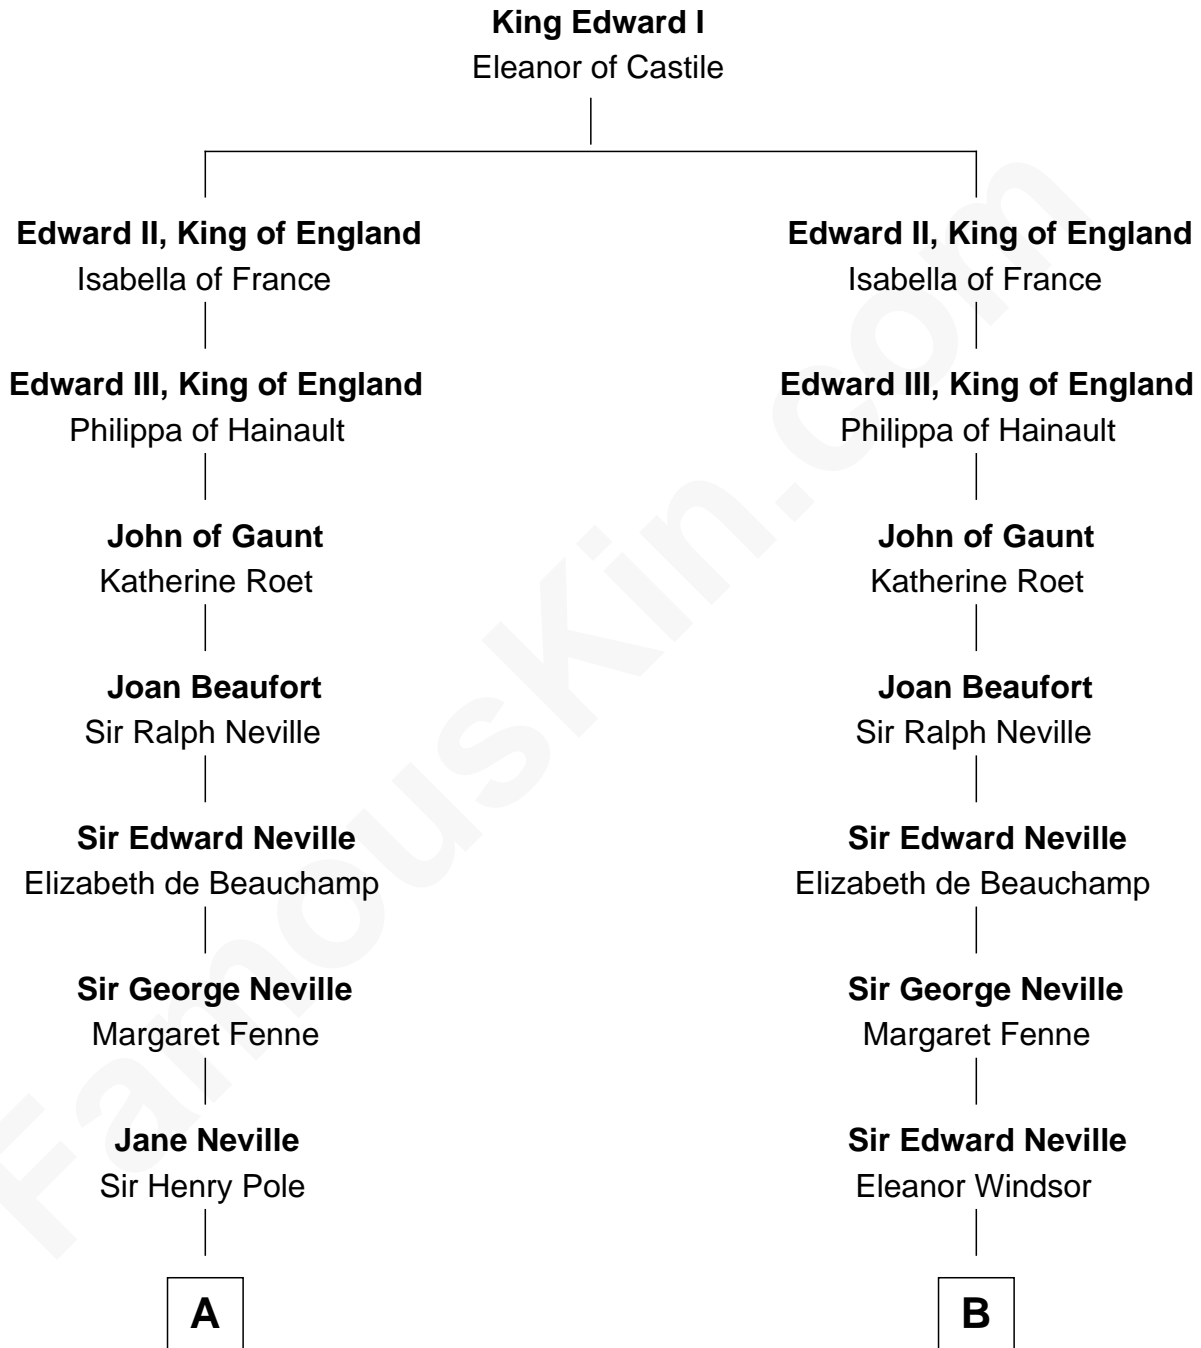

FamousKin.com
Relationship Chart of
Prince Harry
Duke of Sussex

17th cousin 4 times removed of

Lytton Strachey
Author and Co-Founder of Bloomsbury Group

C

—
Charles Robert Spencer

Margaret Baring

—
Albert Edward John Spencer

Cynthia Elinor Beatrix Hamilton

—
Edward John Spencer

Frances Ruth Burke Roche

—
Princess Diana Frances Spencer

Charles III, King of the United Kingdom

—
Prince Harry

Duke of Sussex

FamousKin.com