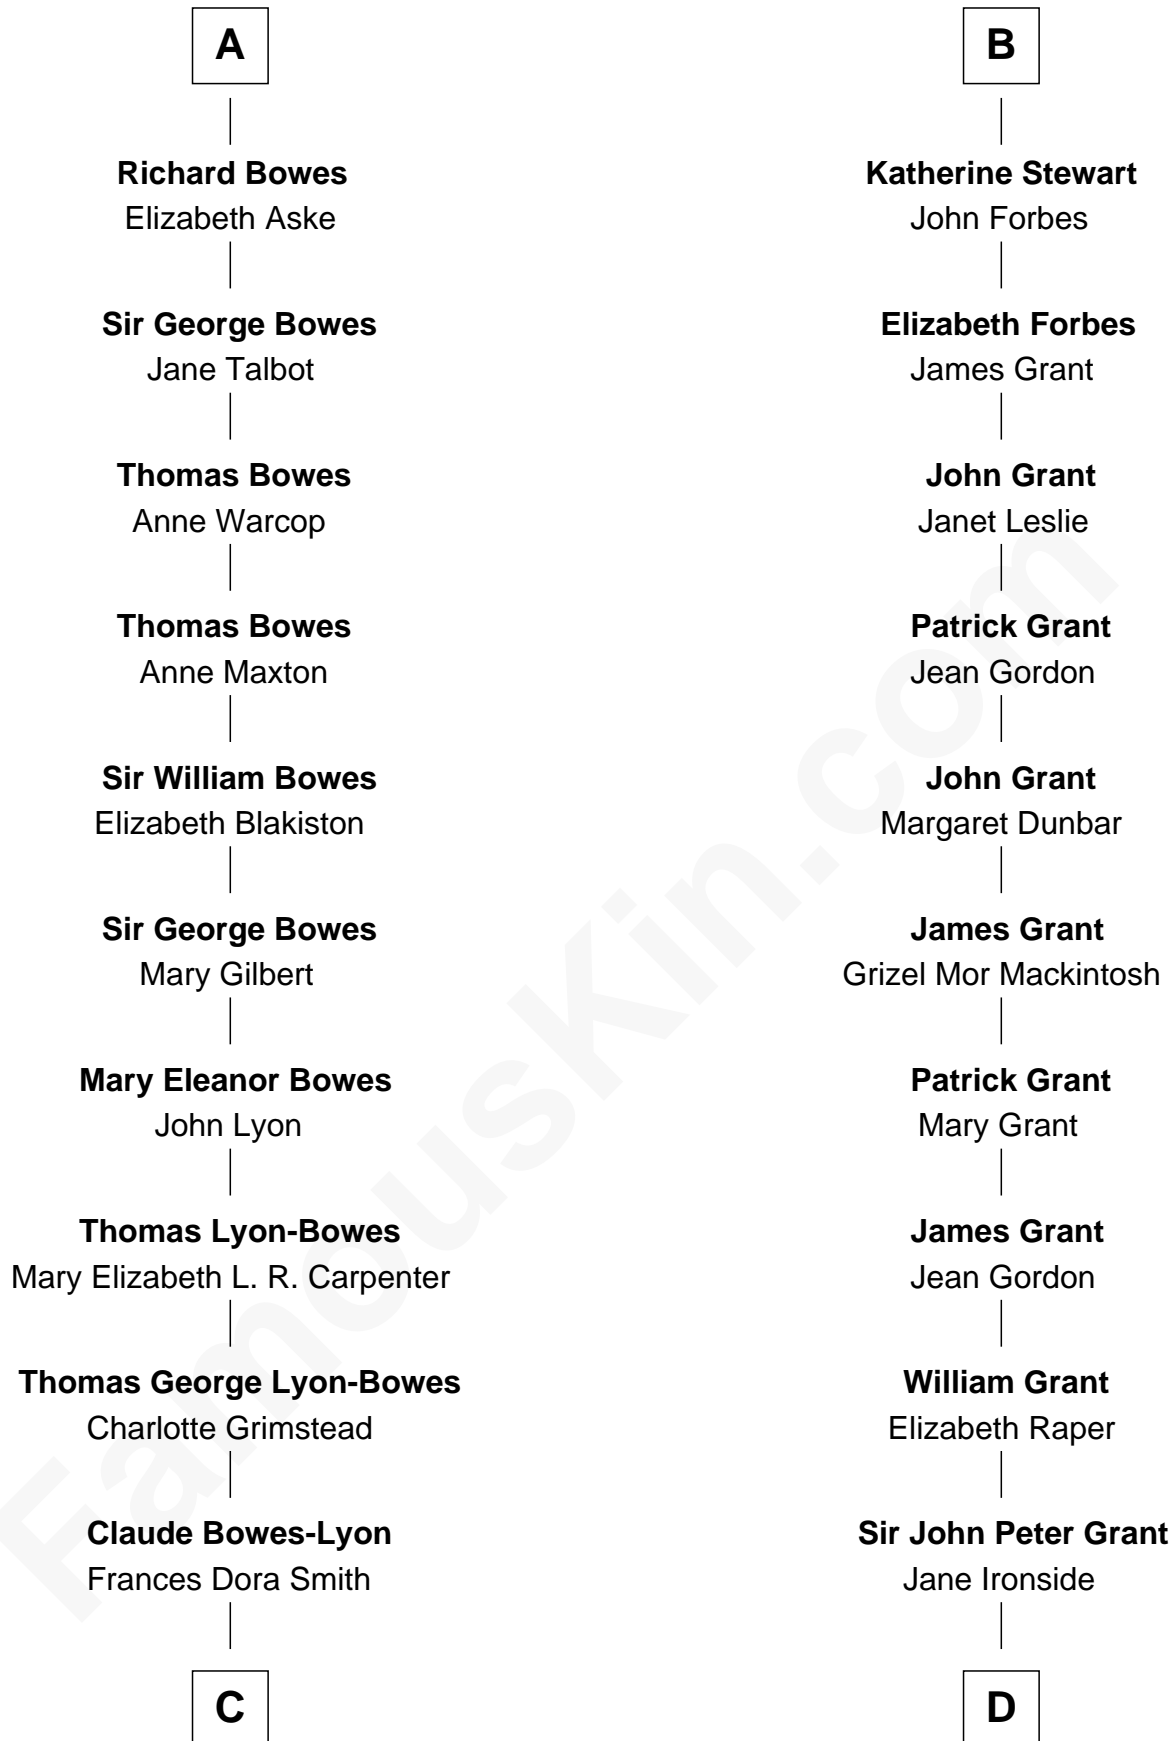

FamousKin.com
Relationship Chart of
Prince Harry
Duke of Sussex

19th cousin 2 times removed of

Lytton Strachey
Author and Co-Founder of Bloomsbury Group

C

Claude George Bowes-Lyon
Cecilia Nina Cavendish-Bentinck

Elizabeth Bowes-Lyon
George VI, King of the United Kingdom

Elizabeth II, Queen of the United Kingdom
Prince Philip of Edinburgh

Charles III, King of the United Kingdom
Princess Diana Frances Spencer

Prince Harry
Duke of Sussex