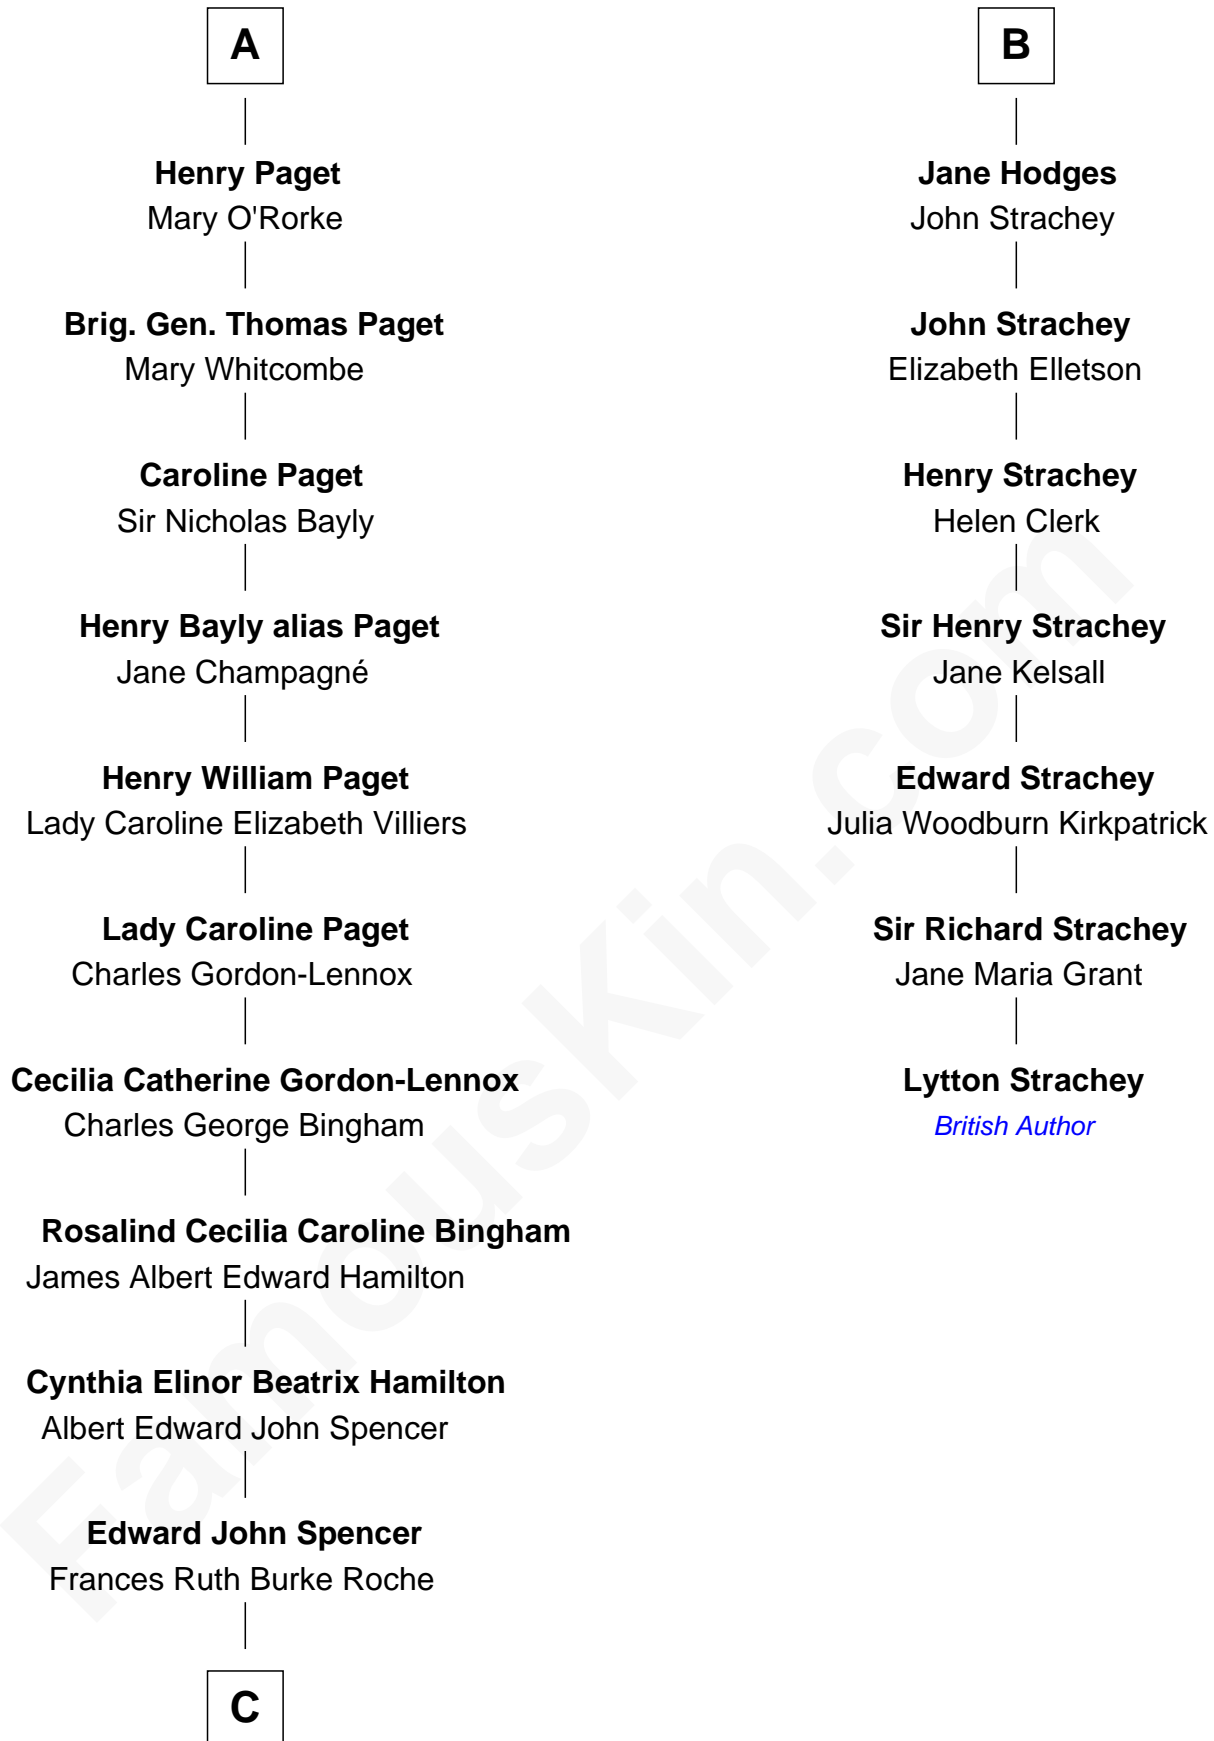

# FamousKin.com Relationship Chart of

**Prince Harry**  
*Duke of Sussex*

13th cousin 5 times removed of

**Lytton Strachey**

*Author and Co-Founder of Bloomsbury Group*

**Sir Walter Hungerford**  
Katherine Peverell

**C**

**Princess Diana Frances Spencer**  
Charles III, King of the United Kingdom

**Prince Harry**  
*Duke of Sussex*

FamousKin.com