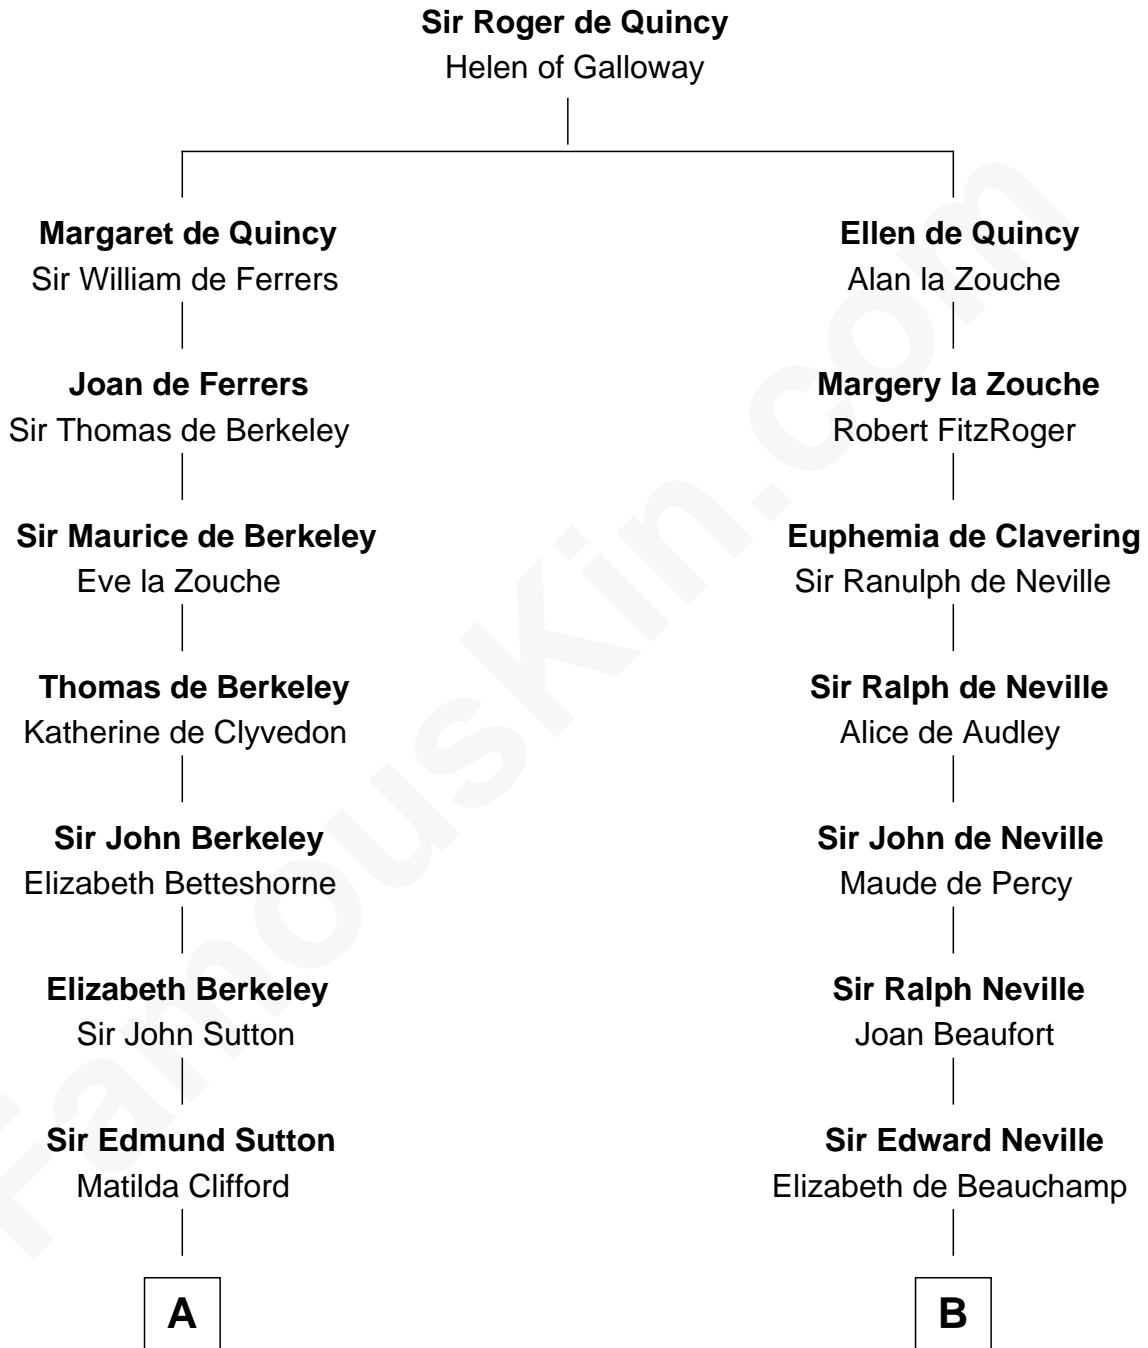

FamousKin.com
Relationship Chart of
Prince Harry
Duke of Sussex

19th cousin 2 times removed of

Lytton Strachey
Author and Co-Founder of Bloomsbury Group

C

Charles Robert Spencer

Margaret Baring

Albert Edward John Spencer

Cynthia Elinor Beatrix Hamilton

Edward John Spencer

Frances Ruth Burke Roche

Princess Diana Frances Spencer

Charles III, King of the United Kingdom

Prince Harry

Duke of Sussex

D