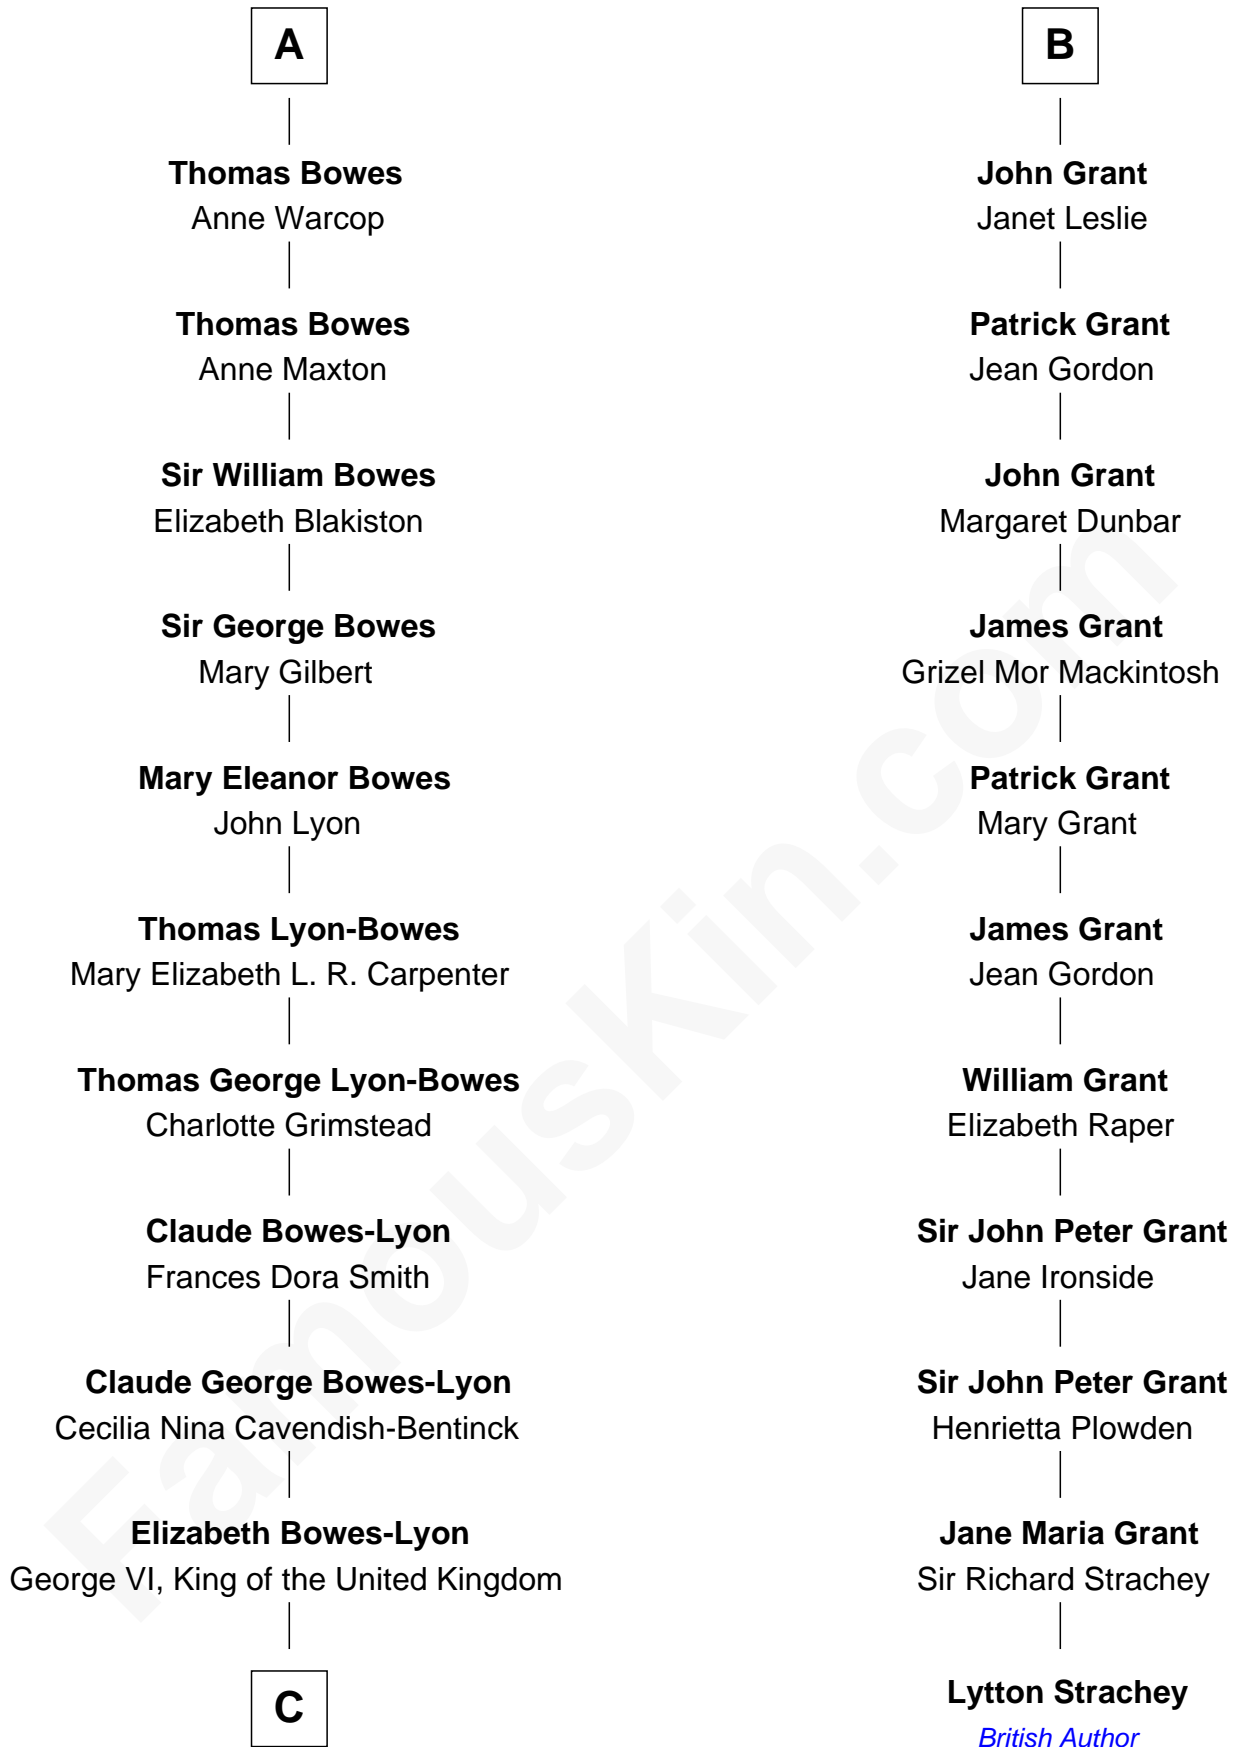

FamousKin.com Relationship Chart of

Prince Harry
Duke of Sussex

17th cousin 2 times removed of

Lytton Strachey

Author and Co-Founder of Bloomsbury Group

Edmund Fitzalan
Alice de Warenne

C

Elizabeth II, Queen of the United Kingdom

Prince Philip of Edinburgh

Charles III, King of the United Kingdom

Princess Diana Frances Spencer

Prince Harry

Duke of Sussex

FamousKin.com