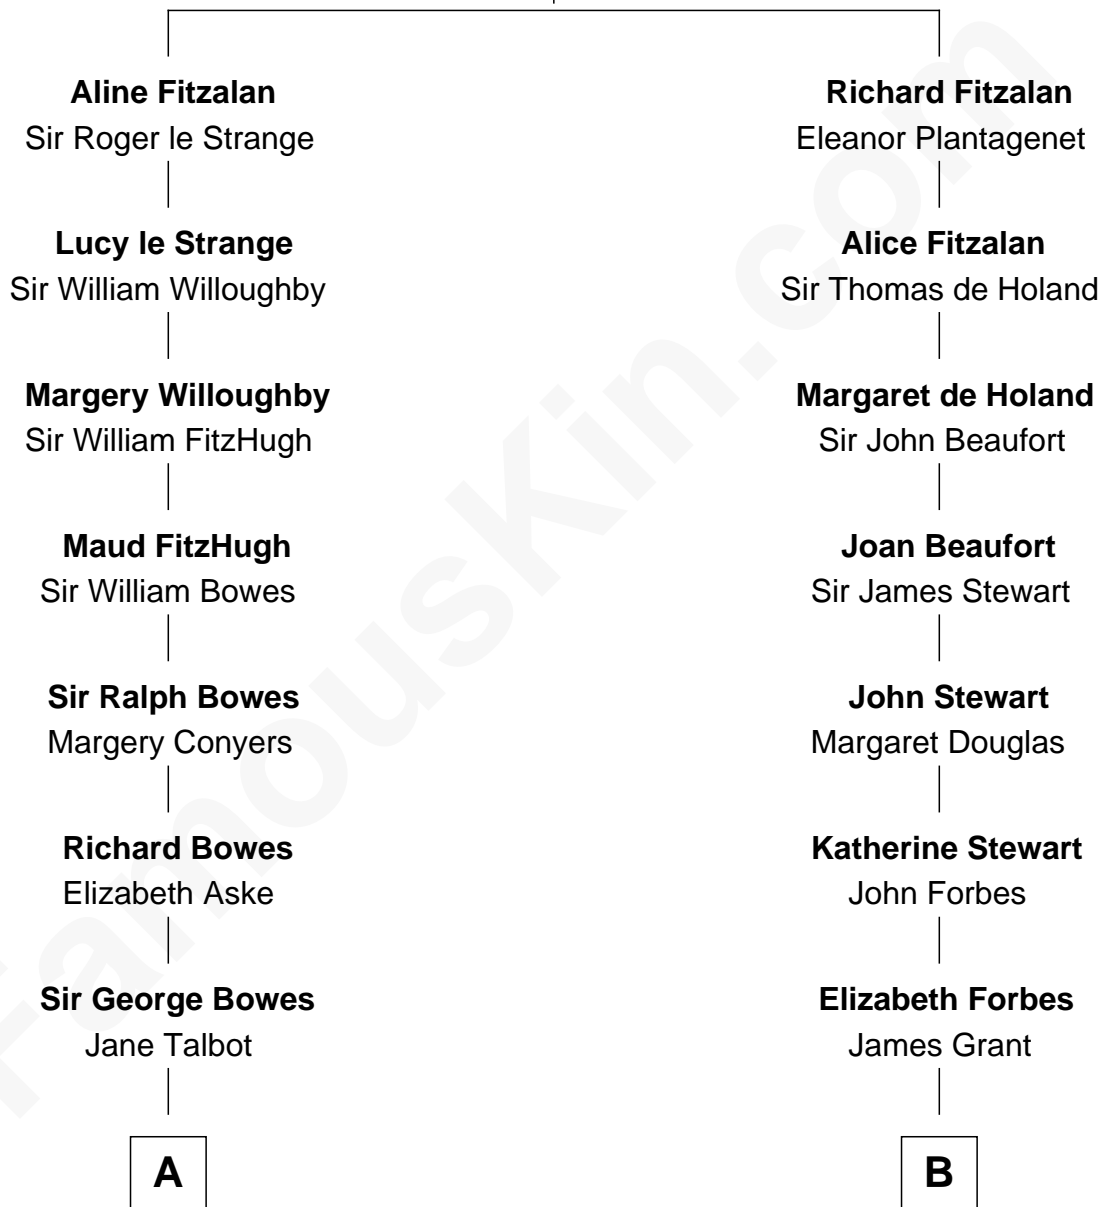

FamousKin.com Relationship Chart of

Prince Harry
Duke of Sussex

17th cousin 2 times removed of

Lytton Strachey

Author and Co-Founder of Bloomsbury Group

Edmund Fitzalan
Alice de Warenne

C

Elizabeth II, Queen of the United Kingdom

Prince Philip of Edinburgh

Charles III, King of the United Kingdom

Princess Diana Frances Spencer

Prince Harry

Duke of Sussex

FamousKin.com