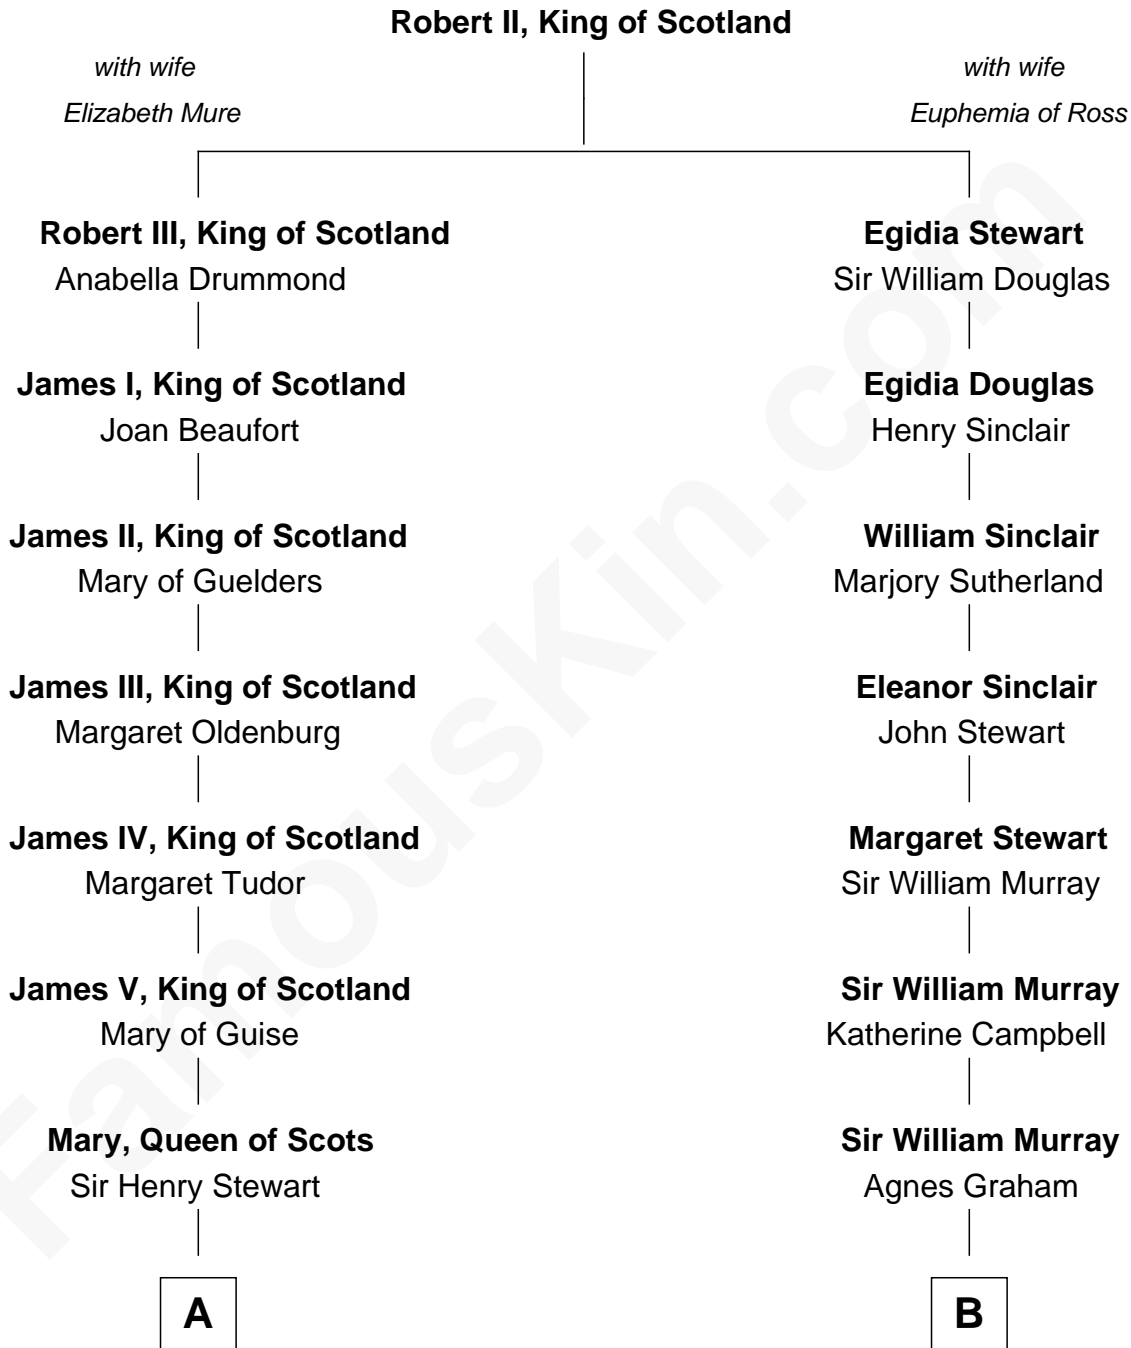

**FamousKin.com**  
**Relationship Chart of**  
**Prince Harry**  
*Duke of Sussex*

17th cousin 3 times removed of

**Lytton Strachey**  
*Author and Co-Founder of Bloomsbury Group*

**C**

—  
**Albert Edward John Spencer**

Cynthia Elinor Beatrix Hamilton

—  
**Edward John Spencer**

Frances Ruth Burke Roche

—  
**Princess Diana Frances Spencer**

Charles III, King of the United Kingdom

—  
**Prince Harry**

*Duke of Sussex*

FamousKin.com