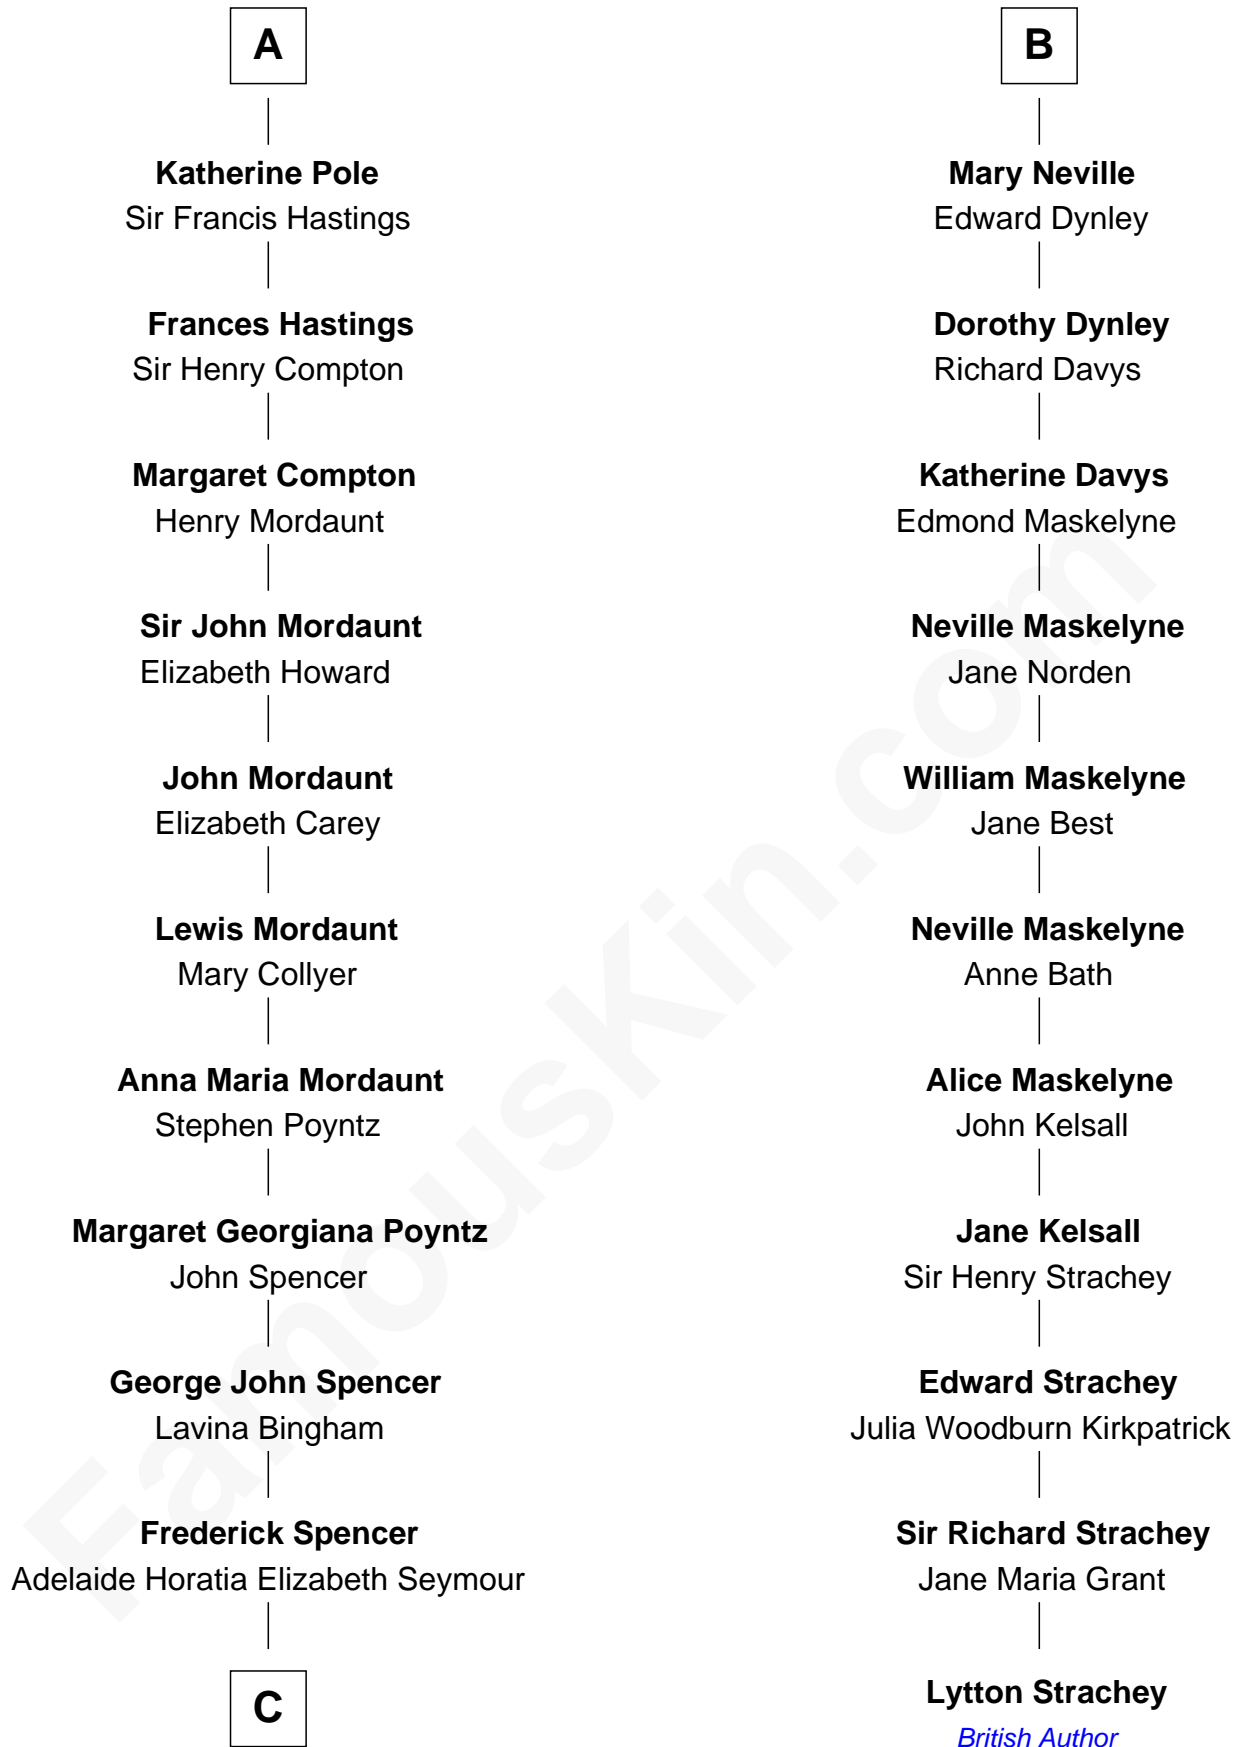

# FamousKin.com Relationship Chart of

**Prince Harry**

*Duke of Sussex*

17th cousin 4 times removed of

**Lytton Strachey**

*Author and Co-Founder of Bloomsbury Group*

**Robert FitzRoger**

Margery la Zouche

Elizabeth de Beauchamp

**Sir George Neville**

Margaret Fenne

**Sir Edward Neville**

Eleanor Windsor

**B**

**C**

—  
**Charles Robert Spencer**

Margaret Baring

—  
**Albert Edward John Spencer**

Cynthia Elinor Beatrix Hamilton

—  
**Edward John Spencer**

Frances Ruth Burke Roche

—  
**Princess Diana Frances Spencer**

Charles III, King of the United Kingdom