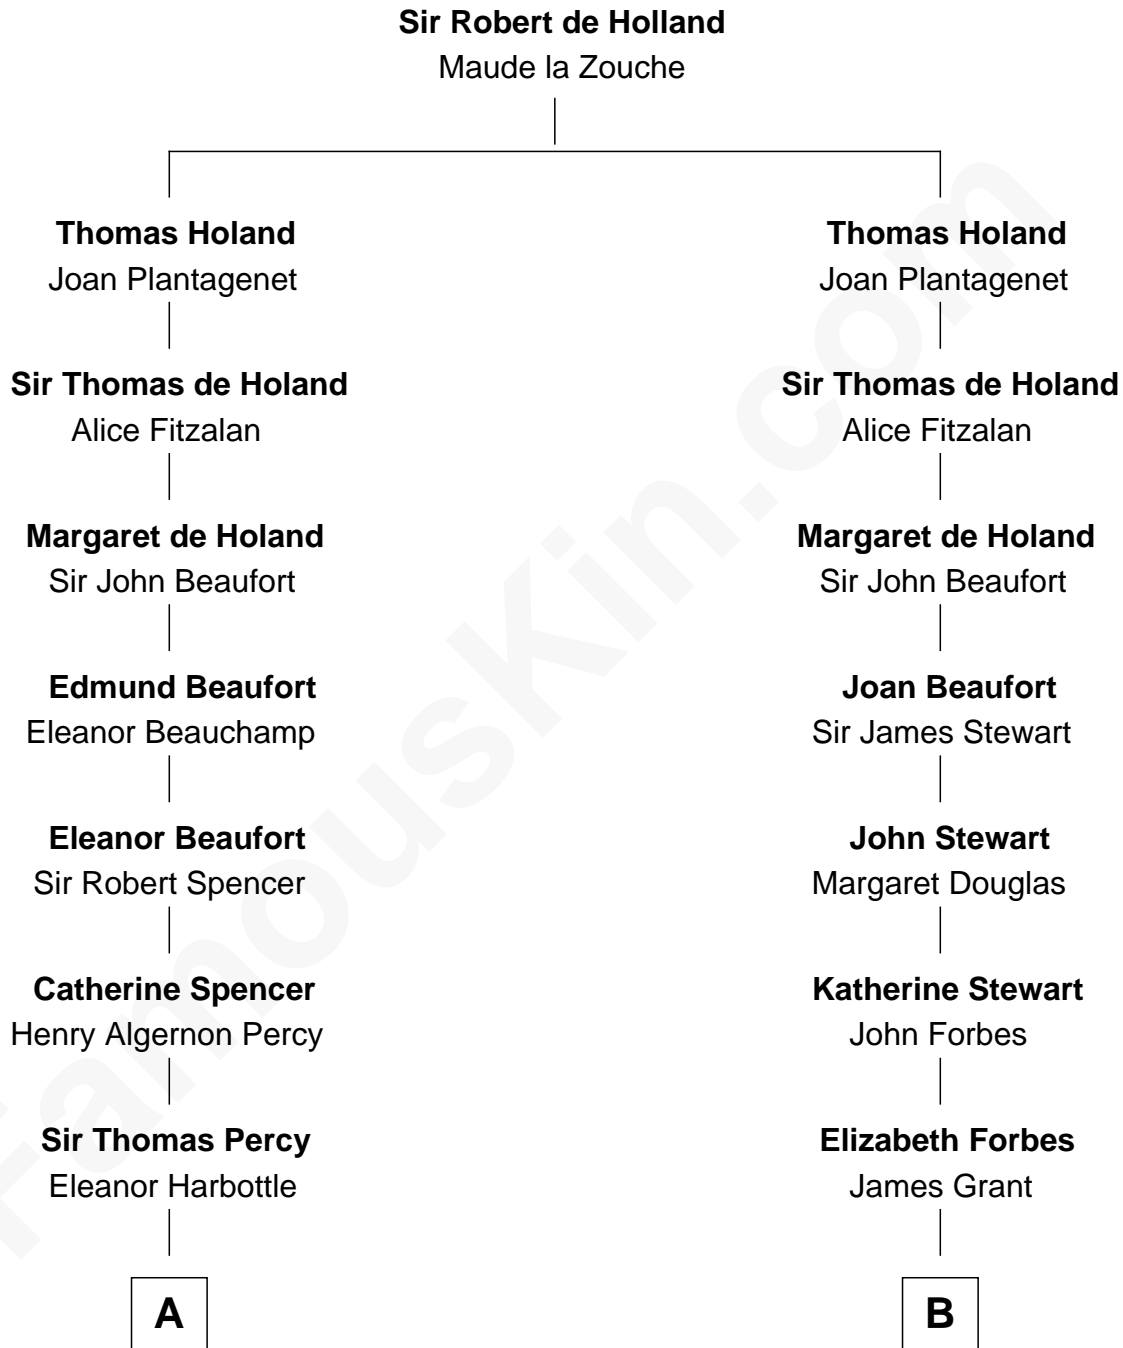

FamousKin.com

Relationship Chart of

Prince Harry

Duke of Sussex

17th cousin 4 times removed of

Lytton Strachey
Author and Co-Founder of Bloomsbury Group

C

—
Charles Robert Spencer

Margaret Baring

—
Albert Edward John Spencer

Cynthia Elinor Beatrix Hamilton

—
Edward John Spencer

Frances Ruth Burke Roche

—
Princess Diana Frances Spencer

Charles III, King of the United Kingdom

—
Prince Harry