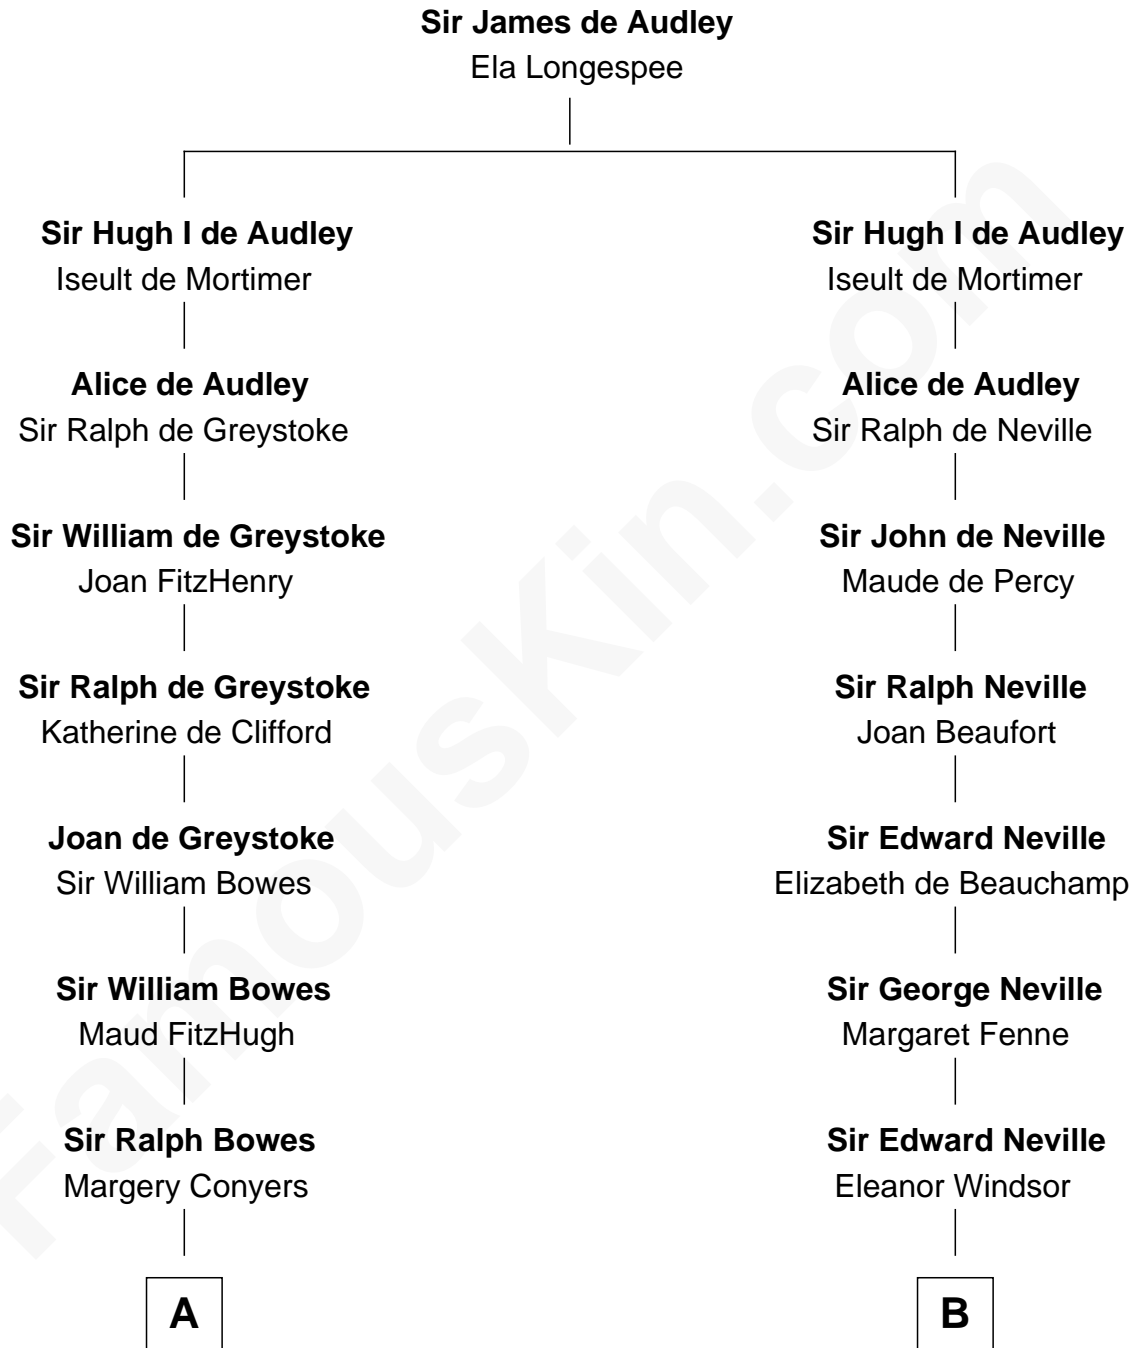

FamousKin.com
Relationship Chart of
Prince Harry
Duke of Sussex

17th cousin 4 times removed of

Lytton Strachey
Author and Co-Founder of Bloomsbury Group

C

Claude George Bowes-Lyon
Cecilia Nina Cavendish-Bentinck

Elizabeth Bowes-Lyon
George VI, King of the United Kingdom

Elizabeth II, Queen of the United Kingdom
Prince Philip of Edinburgh

Charles III, King of the United Kingdom
Princess Diana Frances Spencer

Prince Harry
Duke of Sussex