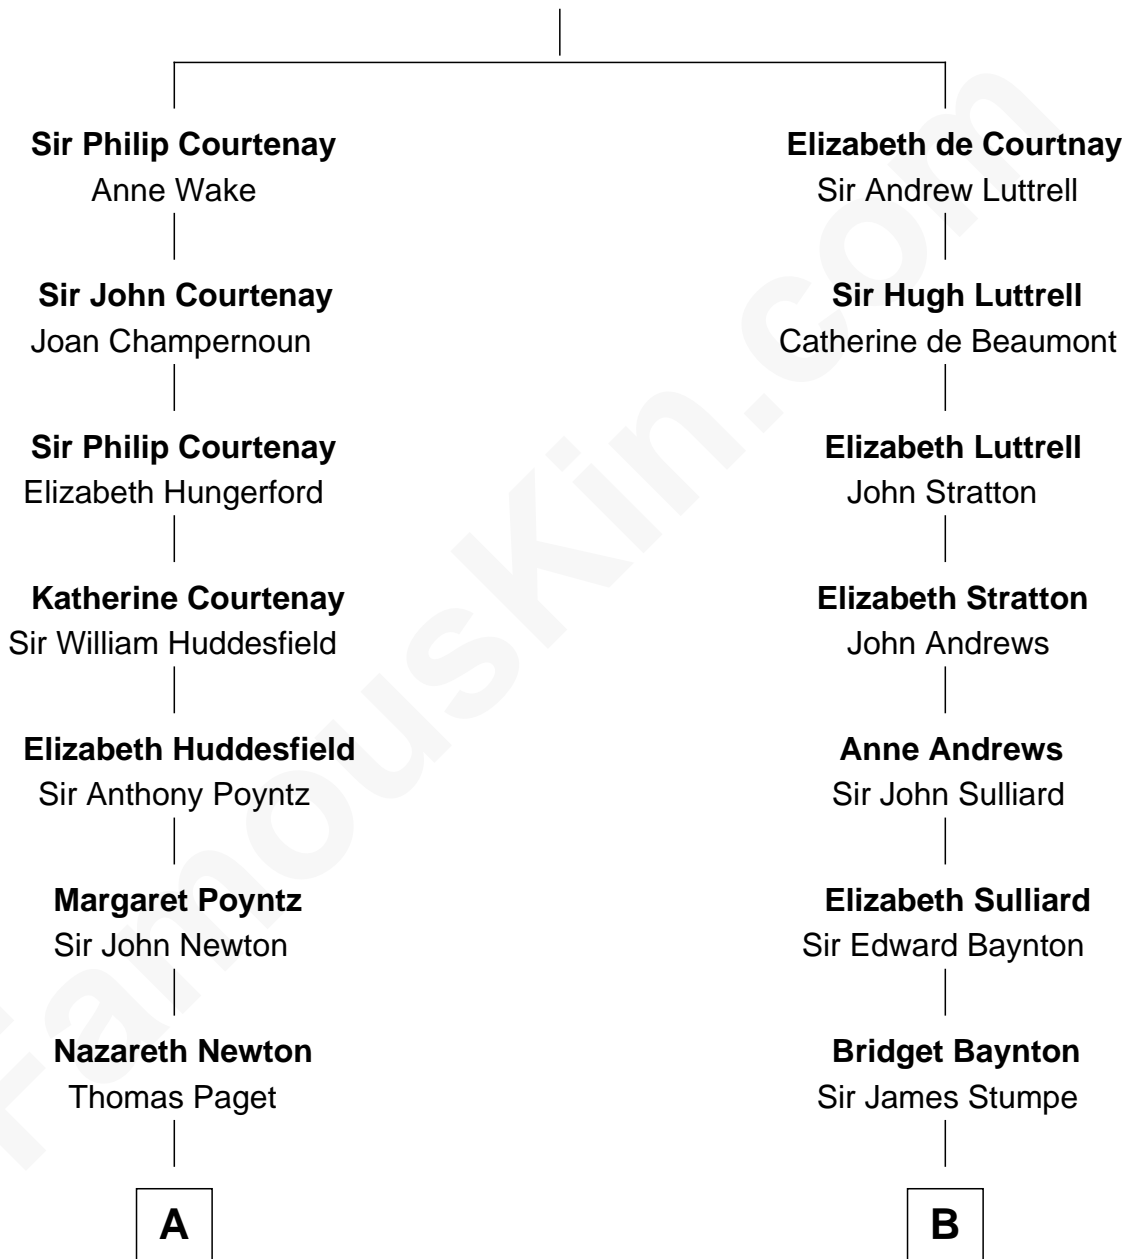

FamousKin.com Relationship Chart of

Prince Harry
Duke of Sussex

20th cousin 1 time removed of

Sarah Ferguson
Duchess of York

Sir Hugh de Courtenay
Margaret de Bohun

C

Cynthia Elinor Beatrix Hamilton

Albert Edward John Spencer

Edward John Spencer

Frances Ruth Burke Roche

Princess Diana Frances Spencer

Charles III, King of the United Kingdom

Prince Harry

Duke of Sussex

D

Louisa Jane Hamilton

William Henry Walter Montagu-Douglas-Scott

Herbert Andrew Montagu-Douglas-Scott

Marie Josephine Edwards

Marian Louisa Montagu-Douglas-Scott

Andrew Henry Ferguson

Ronald Ivor Ferguson

Susan Mary Wright

Sarah Ferguson

Duchess of York