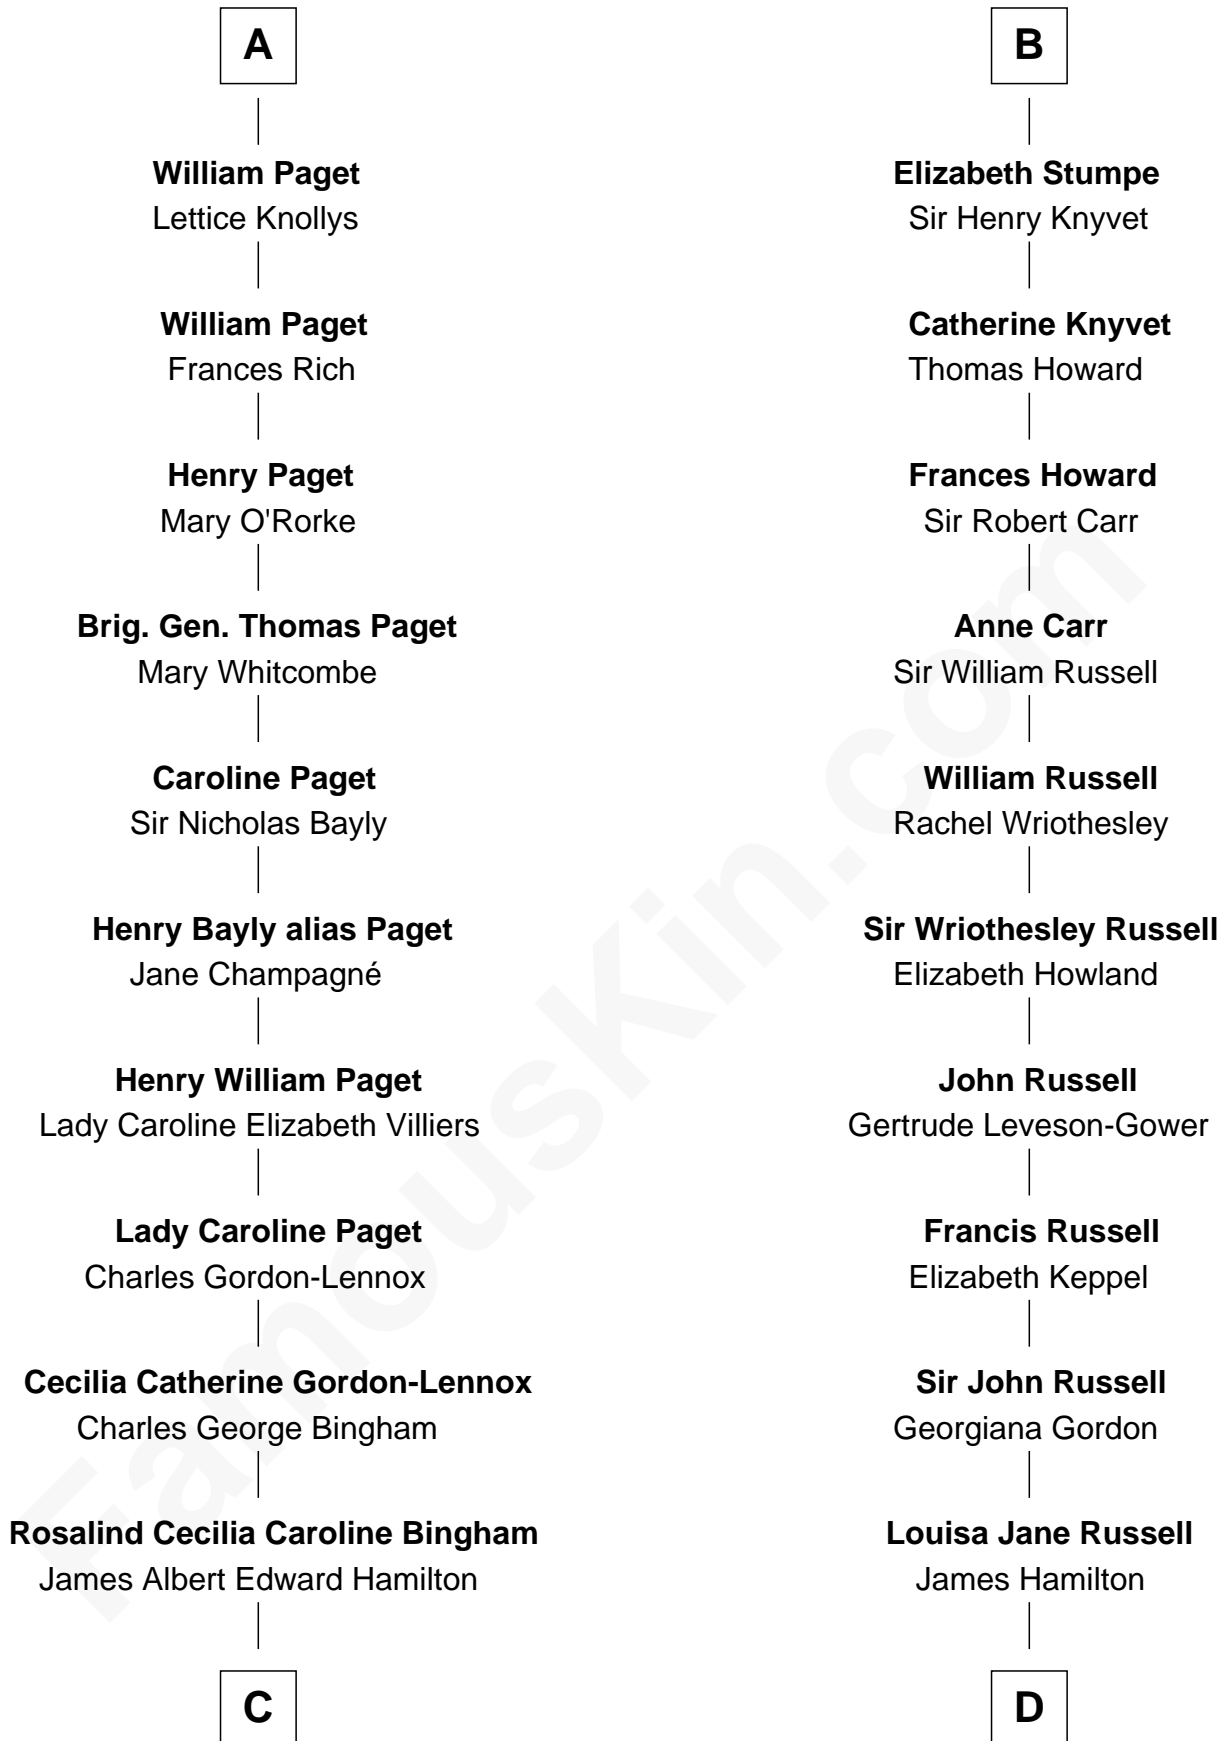

FamousKin.com Relationship Chart of

Prince Harry
Duke of Sussex

20th cousin 1 time removed of

Sarah Ferguson
Duchess of York

Sir Hugh de Courtenay
Margaret de Bohun

C

Cynthia Elinor Beatrix Hamilton

Albert Edward John Spencer

Edward John Spencer

Frances Ruth Burke Roche

Princess Diana Frances Spencer

Charles III, King of the United Kingdom

Prince Harry

Duke of Sussex

D

Louisa Jane Hamilton

William Henry Walter Montagu-Douglas-Scott

Herbert Andrew Montagu-Douglas-Scott

Marie Josephine Edwards

Marian Louisa Montagu-Douglas-Scott

Andrew Henry Ferguson

Ronald Ivor Ferguson

Susan Mary Wright

Sarah Ferguson