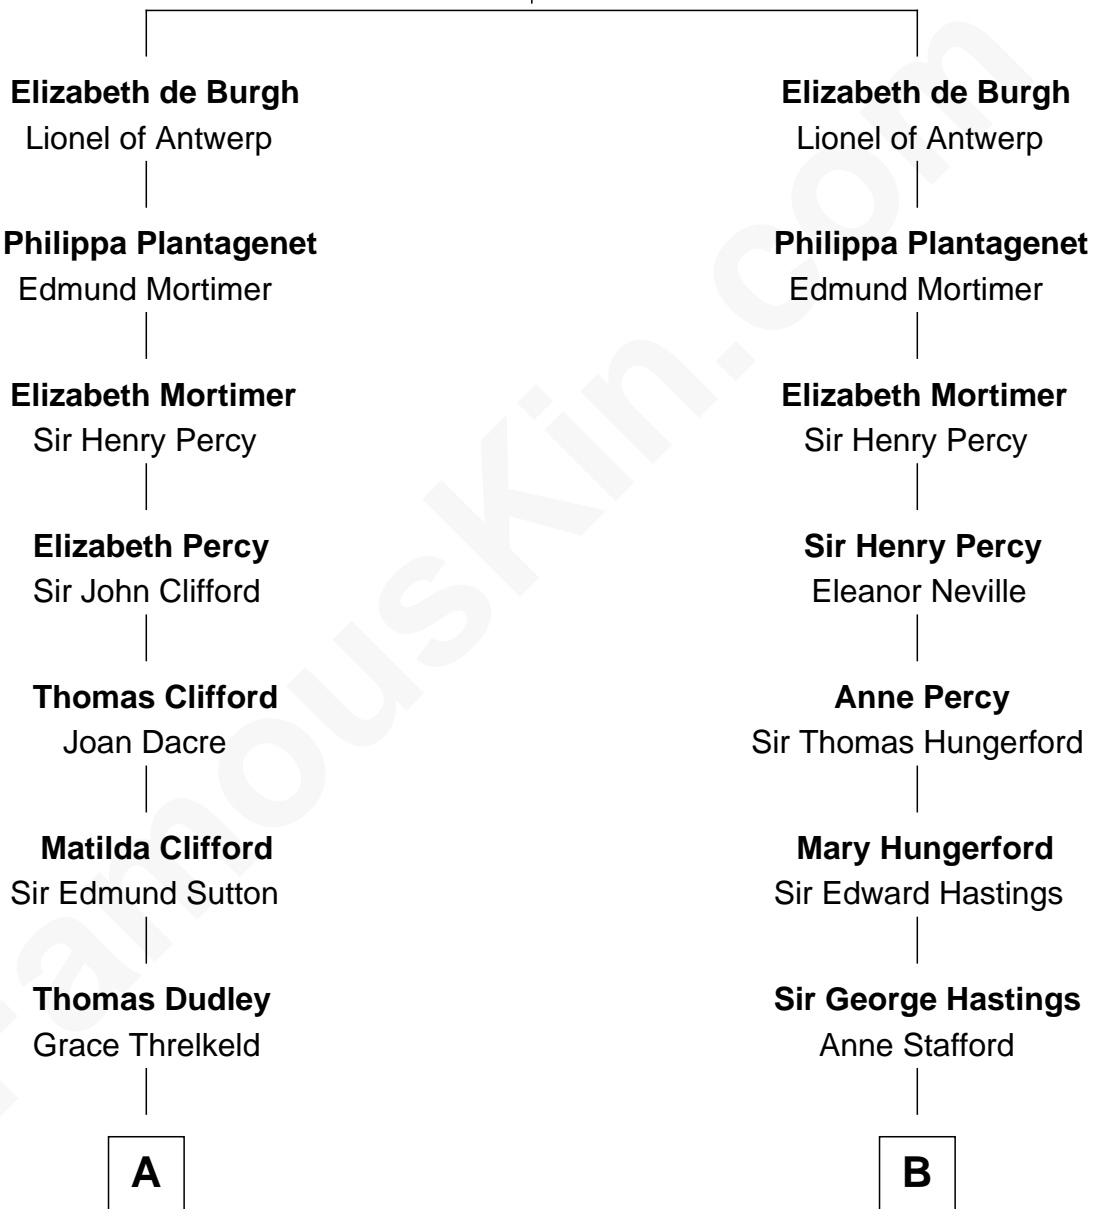

FamousKin.com Relationship Chart of

Prince Harry
Duke of Sussex

20th cousin 1 time removed of

Sarah Ferguson
Duchess of York

William de Burgh
Maude of Lancaster

C

Albert Edward John Spencer
Cynthia Elinor Beatrix Hamilton

Edward John Spencer
Frances Ruth Burke Roche

Princess Diana Frances Spencer
Charles III, King of the United Kingdom

Prince Harry
Duke of Sussex

D

Louisa Jane Hamilton
William Henry Walter Montagu-Douglas-Scott

Herbert Andrew Montagu-Douglas-Scott
Marie Josephine Edwards

Marian Louisa Montagu-Douglas-Scott
Andrew Henry Ferguson

Ronald Ivor Ferguson
Susan Mary Wright

Sarah Ferguson
Duchess of York