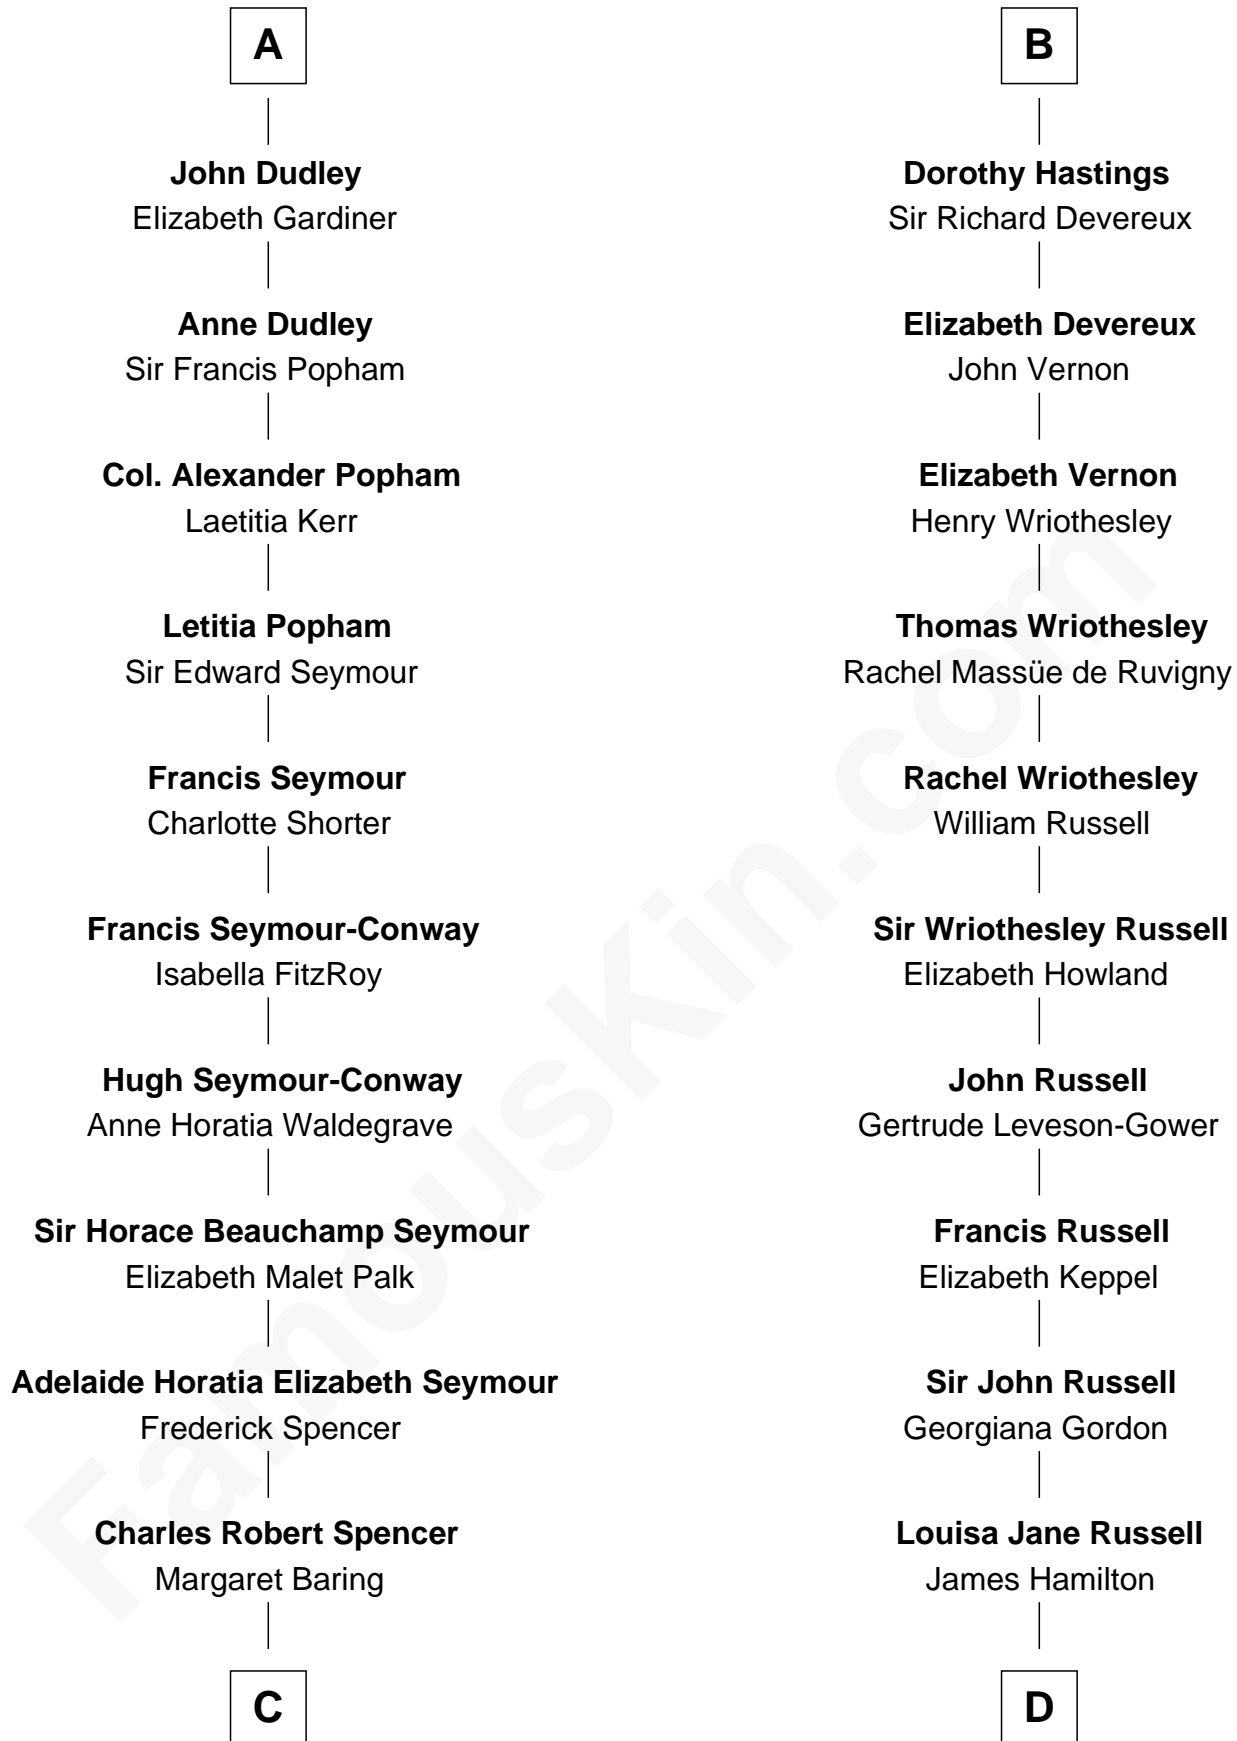

FamousKin.com Relationship Chart of

Prince Harry
Duke of Sussex

20th cousin 1 time removed of

Sarah Ferguson
Duchess of York

William de Burgh
Maude of Lancaster

C

Albert Edward John Spencer
Cynthia Elinor Beatrix Hamilton

Edward John Spencer
Frances Ruth Burke Roche

Princess Diana Frances Spencer
Charles III, King of the United Kingdom

Prince Harry
Duke of Sussex

D

Louisa Jane Hamilton
William Henry Walter Montagu-Douglas-Scott