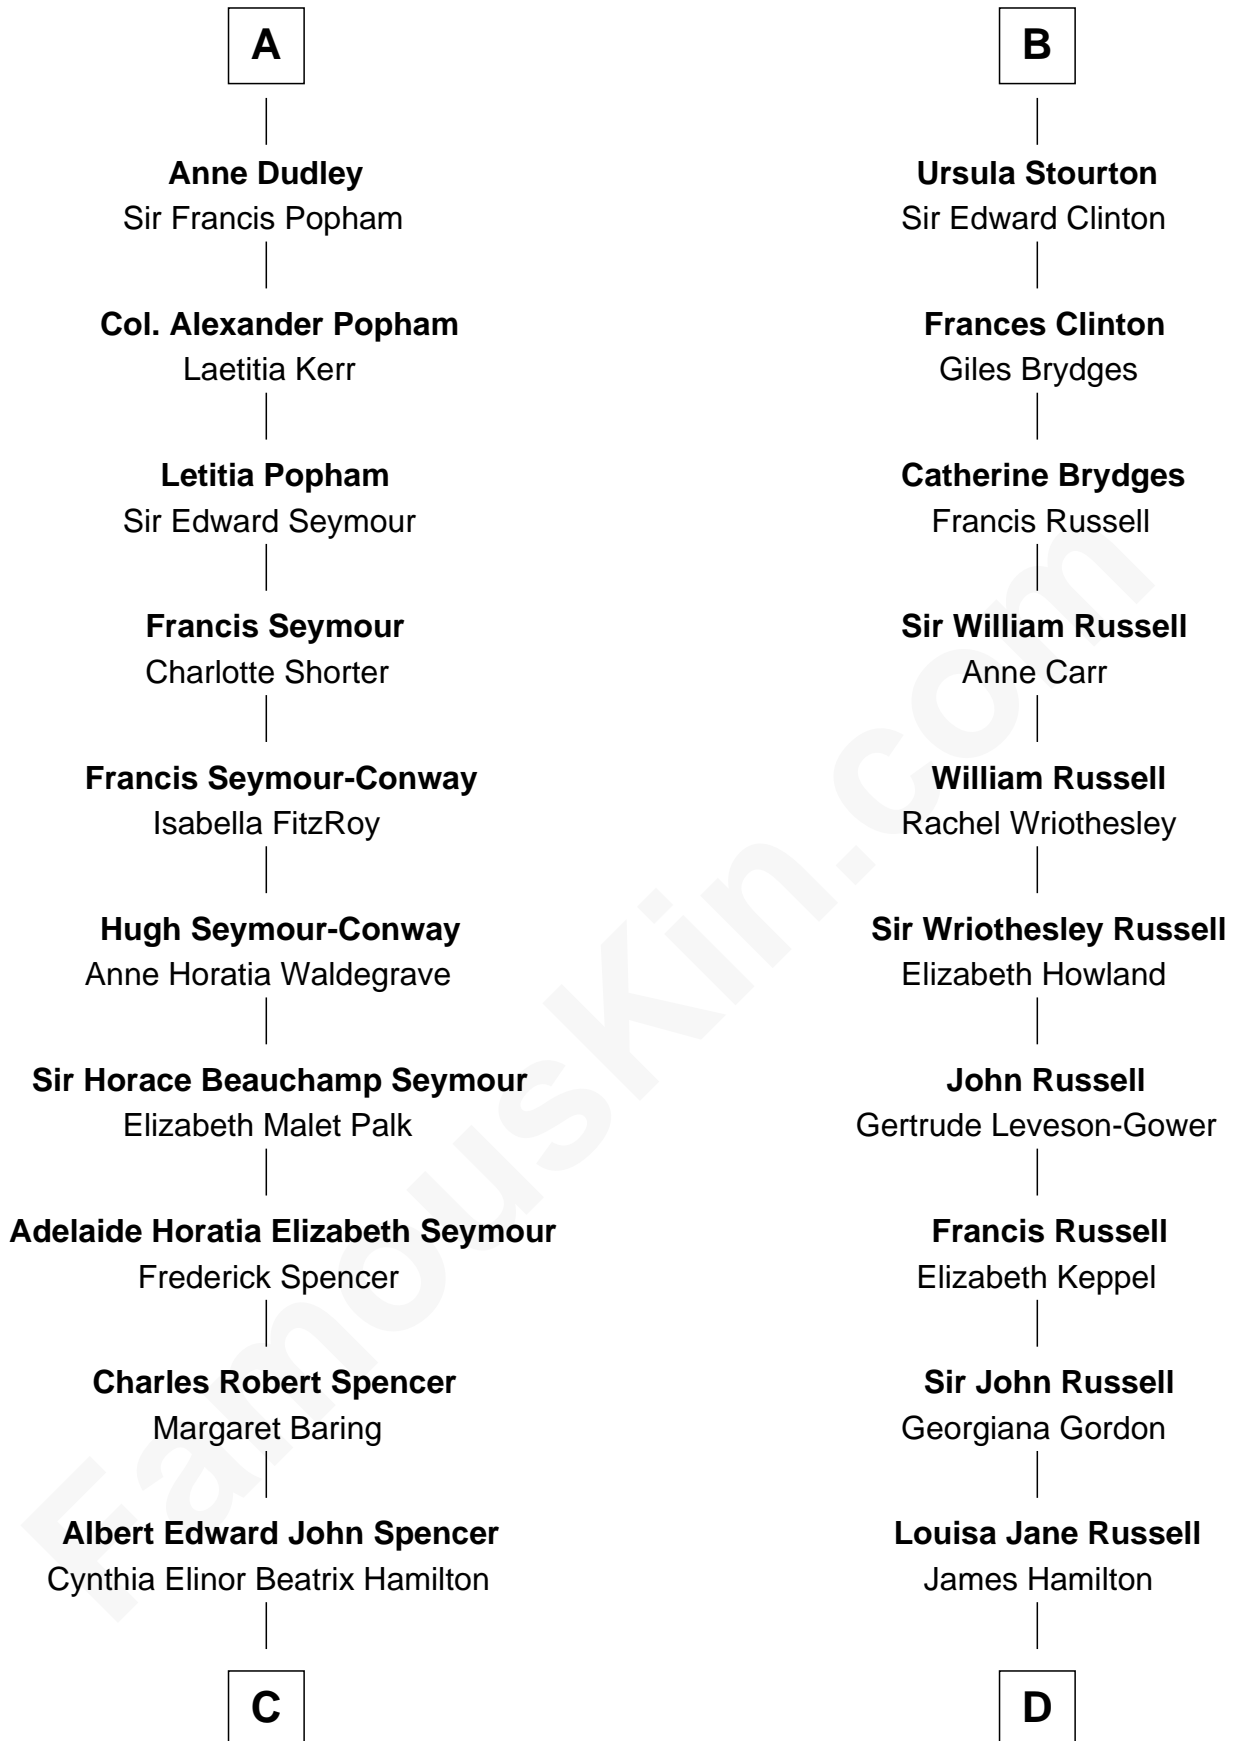

FamousKin.com Relationship Chart of

Prince Harry
Duke of Sussex

19th cousin 2 times removed of

Sarah Ferguson
Duchess of York

Sir John Clinton
Joan Hillary

C

Edward John Spencer
Frances Ruth Burke Roche

Princess Diana Frances Spencer
Charles III, King of the United Kingdom

Prince Harry
Duke of Sussex

D

Louisa Jane Hamilton
William Henry Walter Montagu-Douglas-Scott

Herbert Andrew Montagu-Douglas-Scott
Marie Josephine Edwards

Marian Louisa Montagu-Douglas-Scott
Andrew Henry Ferguson