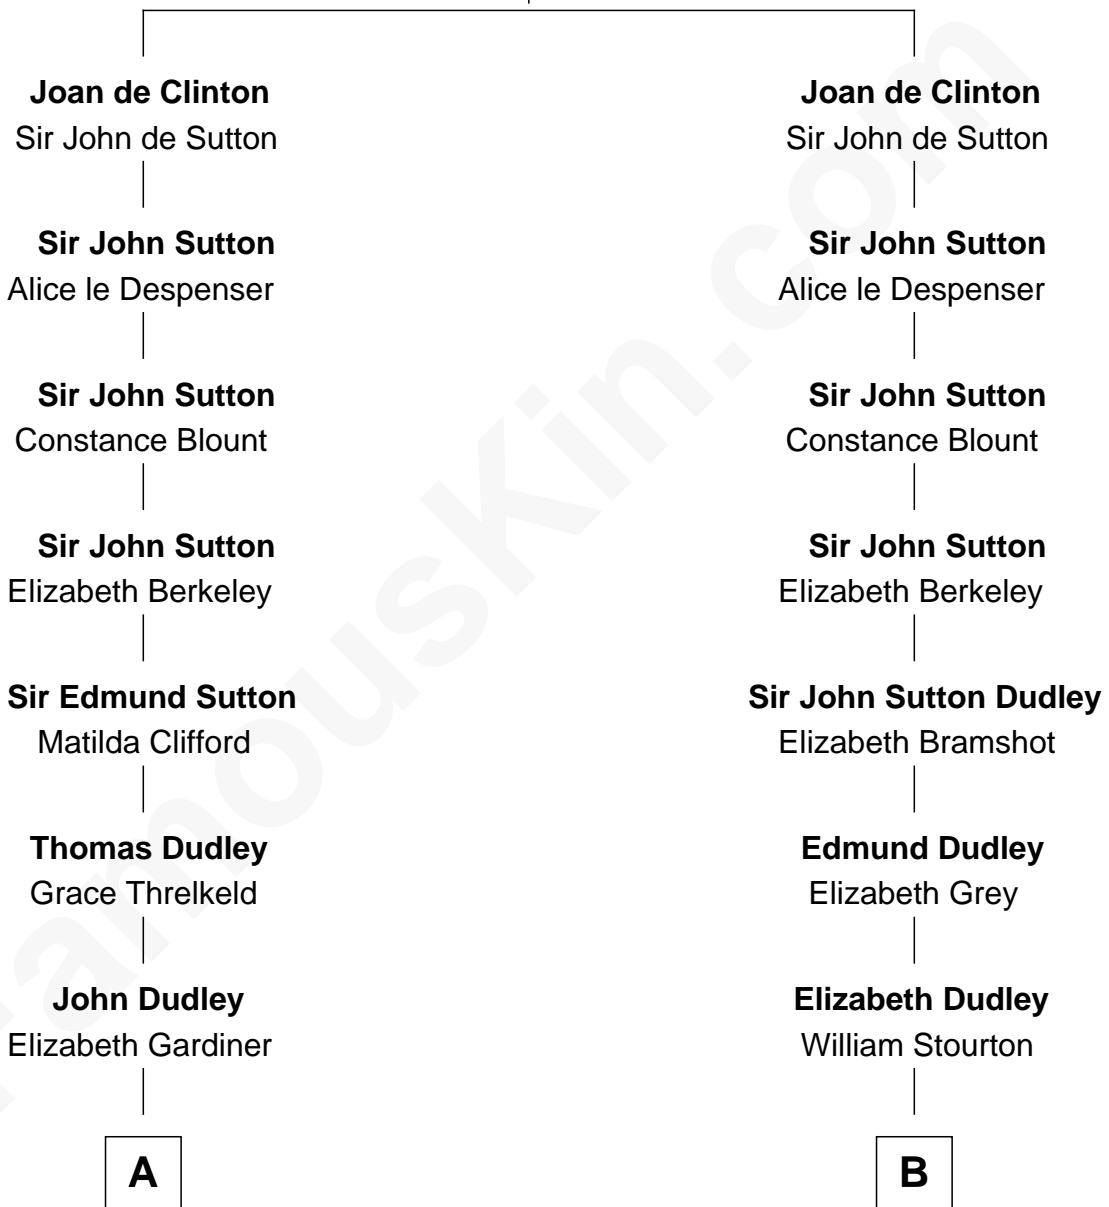

FamousKin.com Relationship Chart of

Prince Harry
Duke of Sussex

19th cousin 2 times removed of

Sarah Ferguson
Duchess of York

Sir John Clinton
Joan Hillary

C

Edward John Spencer
Frances Ruth Burke Roche

Princess Diana Frances Spencer
Charles III, King of the United Kingdom

Prince Harry
Duke of Sussex

D

Louisa Jane Hamilton
William Henry Walter Montagu-Douglas-Scott

Herbert Andrew Montagu-Douglas-Scott
Marie Josephine Edwards

Marian Louisa Montagu-Douglas-Scott
Andrew Henry Ferguson

Ronald Ivor Ferguson
Susan Mary Wright

Sarah Ferguson
Duchess of York