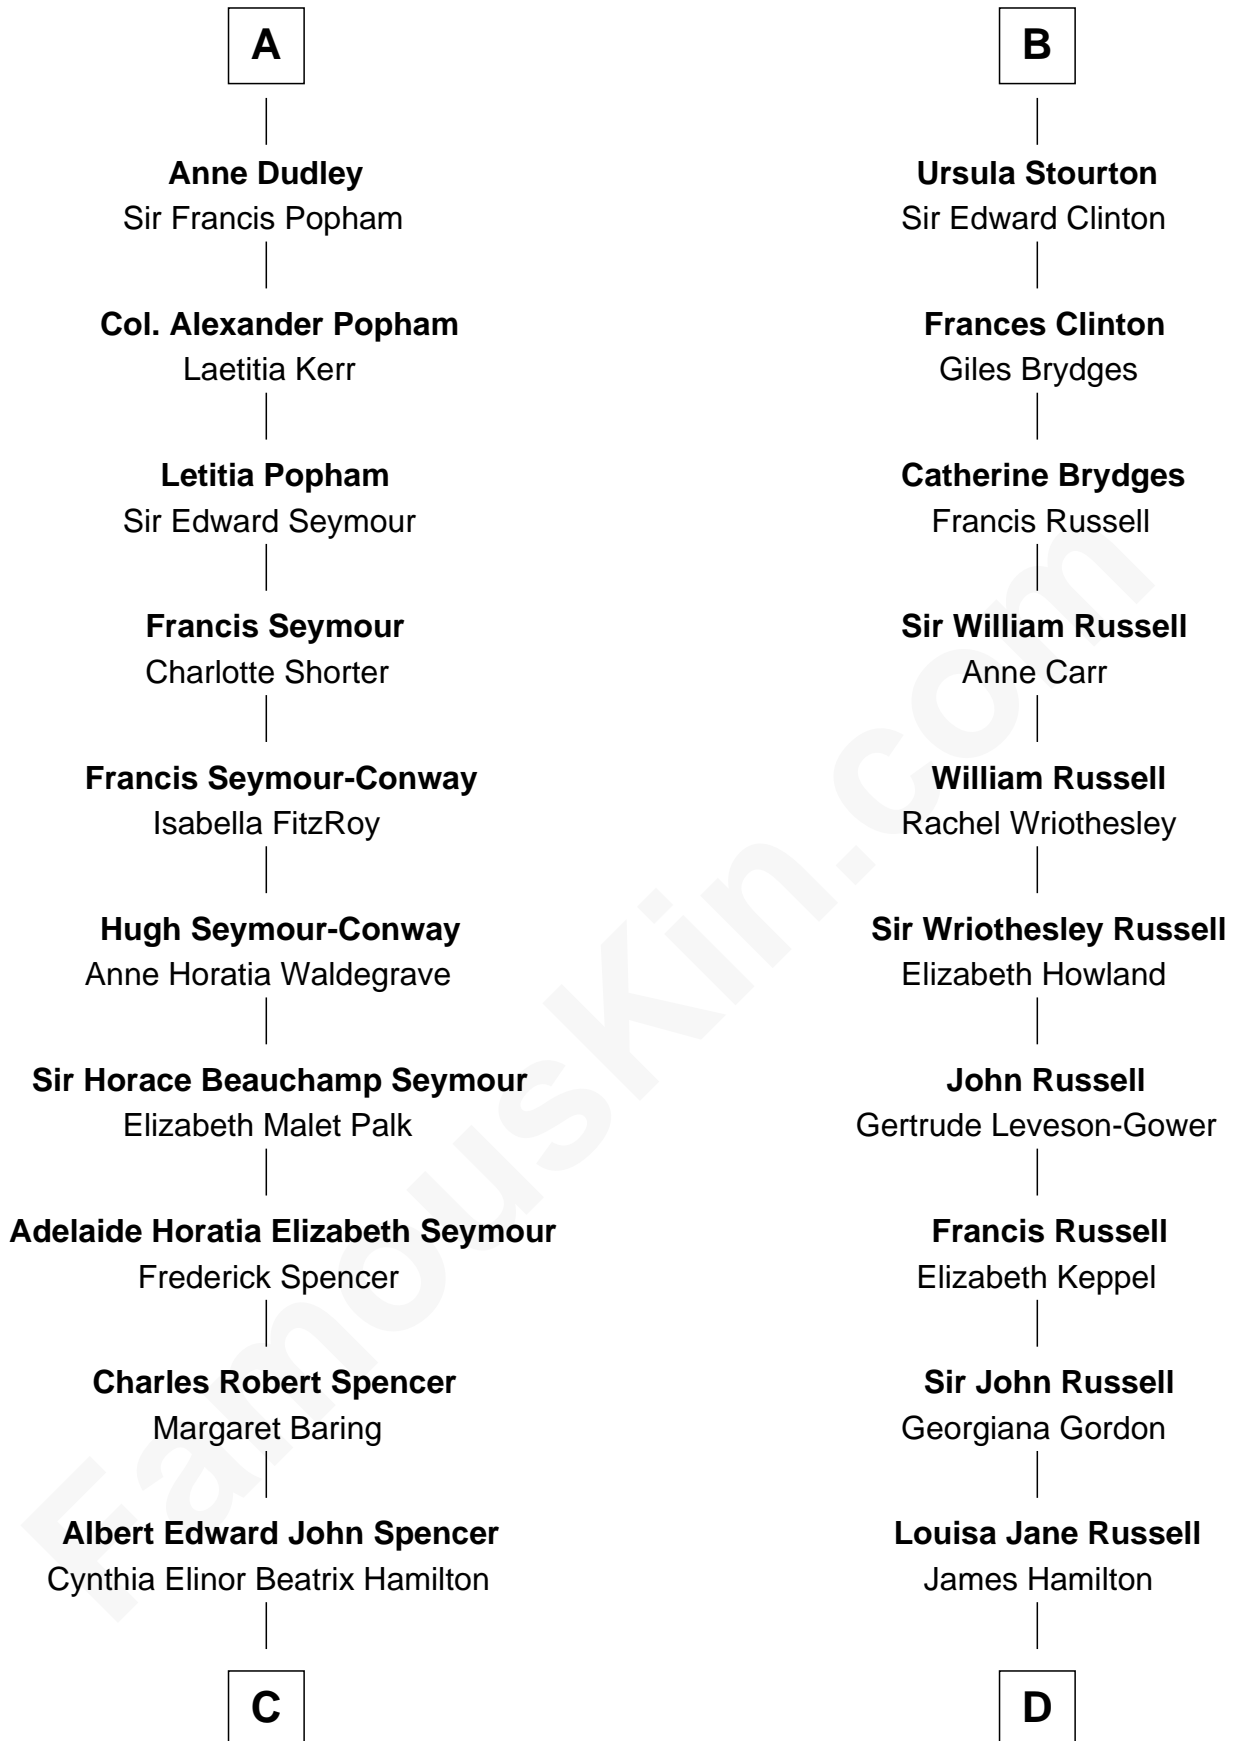

FamousKin.com Relationship Chart of

Prince Harry
Duke of Sussex

19th cousin 2 times removed of

Sarah Ferguson
Duchess of York

Sir John de Sutton
Isabel de Cherleton

Sir John de Sutton
Joan de Clinton

Sir John Sutton
Alice le Despenser

Sir John Sutton
Constance Blount

Sir John Sutton
Elizabeth Berkeley

Sir John Sutton Dudley
Elizabeth Bramshot

Edmund Dudley
Elizabeth Grey

Elizabeth Dudley
William Stourton

B

C

Edward John Spencer
Frances Ruth Burke Roche

Princess Diana Frances Spencer
Charles III, King of the United Kingdom

Prince Harry
Duke of Sussex

D

Louisa Jane Hamilton
William Henry Walter Montagu-Douglas-Scott

Herbert Andrew Montagu-Douglas-Scott
Marie Josephine Edwards