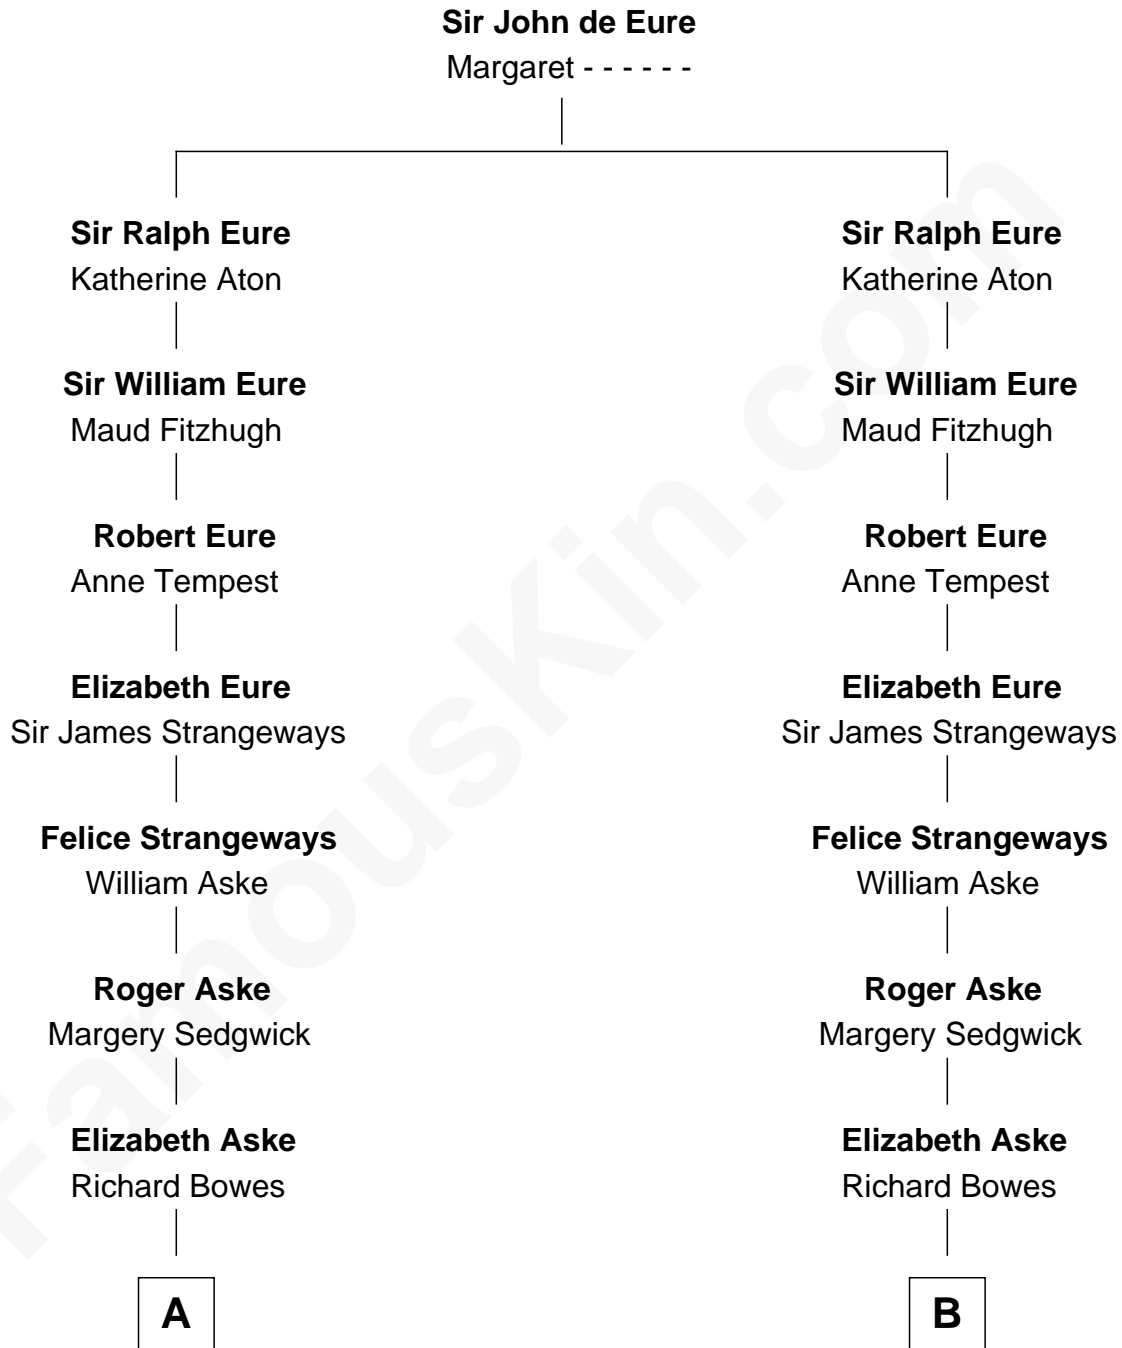

FamousKin.com Relationship Chart of

Prince Harry
Duke of Sussex

20th cousin 1 time removed of

Sarah Ferguson
Duchess of York

C

Elizabeth Bowes-Lyon

George VI, King of the United Kingdom

Elizabeth II, Queen of the United Kingdom

Prince Philip of Edinburgh

Charles III, King of the United Kingdom

Princess Diana Frances Spencer

Prince Harry

Duke of Sussex

D

Louisa Jane Hamilton

William Henry Walter Montagu-Douglas-Scott