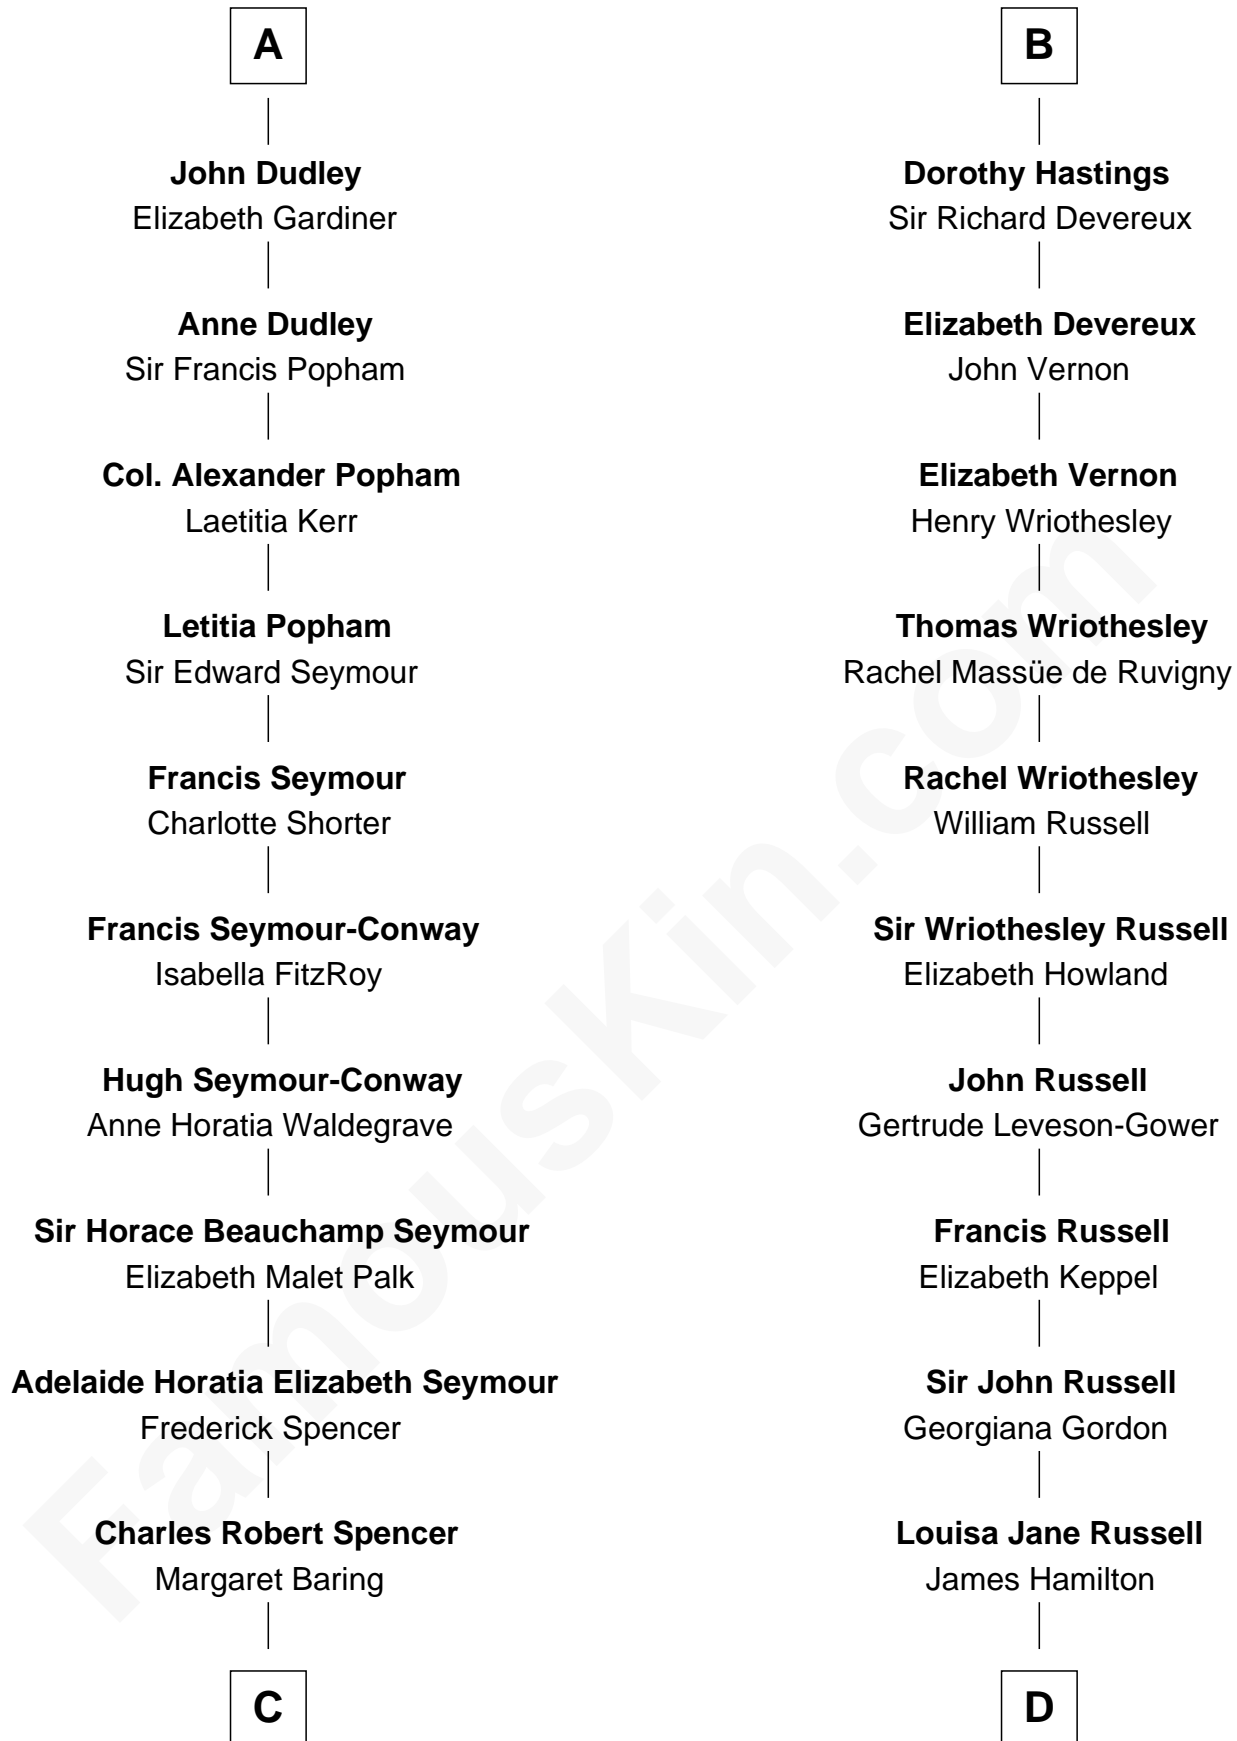

# FamousKin.com Relationship Chart of

**Prince Harry**  
*Duke of Sussex*

20th cousin 1 time removed of

**Sarah Ferguson**  
*Duchess of York*

**William de Montagu**  
Katherine de Grandison

**Philippa de Montagu**  
Sir Roger de Mortimer

**A**

**Philippa de Montagu**  
Sir Roger de Mortimer

**Edmund Mortimer**  
Philippa Plantagenet

**Elizabeth Mortimer**  
Sir Henry Percy

**Sir Henry Percy**  
Eleanor Neville

**Anne Percy**  
Sir Thomas Hungerford

**Mary Hungerford**  
Sir Edward Hastings

**Sir George Hastings**  
Anne Stafford

**B**

**C**

**Albert Edward John Spencer**  
Cynthia Elinor Beatrix Hamilton

**Edward John Spencer**  
Frances Ruth Burke Roche

**Princess Diana Frances Spencer**  
Charles III, King of the United Kingdom

**Prince Harry**  
*Duke of Sussex*

**D**

**Louisa Jane Hamilton**  
William Henry Walter Montagu-Douglas-Scott

**Herbert Andrew Montagu-Douglas-Scott**  
Marie Josephine Edwards