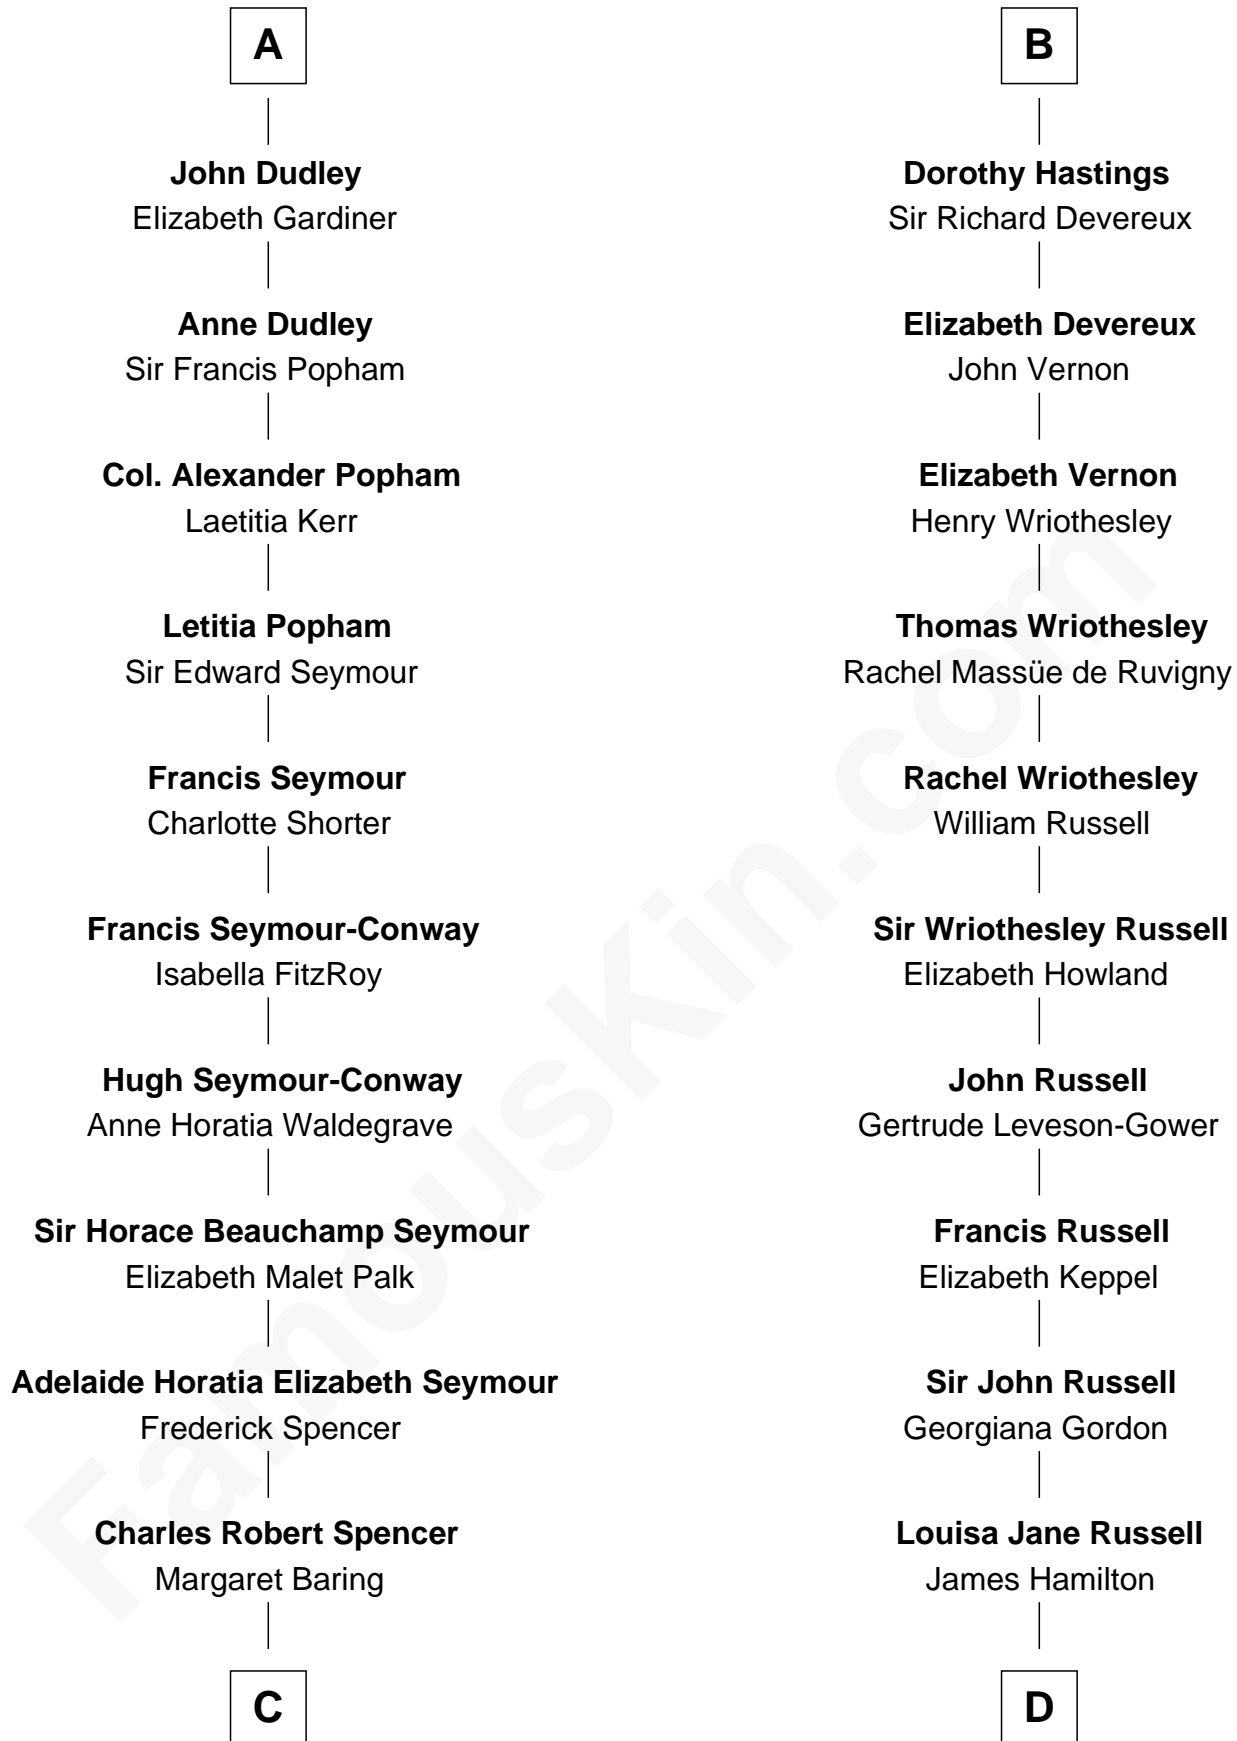

FamousKin.com Relationship Chart of

Prince Harry
Duke of Sussex

20th cousin 1 time removed of

Sarah Ferguson
Duchess of York

Sir Edmund Mortimer
Elizabeth de Badlesmere

Sir Roger de Mortimer
Philippa de Montagu

Edmund Mortimer
Philippa Plantagenet

Elizabeth Mortimer
Sir Henry Percy

Elizabeth Percy
Sir John Clifford

Thomas Clifford
Joan Dacre

Matilda Clifford
Sir Edmund Sutton

Thomas Dudley
Grace Threlkeld

A

Sir Roger de Mortimer
Philippa de Montagu

Edmund Mortimer
Philippa Plantagenet

Elizabeth Mortimer
Sir Henry Percy

Sir Henry Percy
Eleanor Neville

Anne Percy
Sir Thomas Hungerford

Mary Hungerford
Sir Edward Hastings

Sir George Hastings
Anne Stafford

B

C

Albert Edward John Spencer
Cynthia Elinor Beatrix Hamilton

Edward John Spencer
Frances Ruth Burke Roche

Princess Diana Frances Spencer
Charles III, King of the United Kingdom

Prince Harry
Duke of Sussex