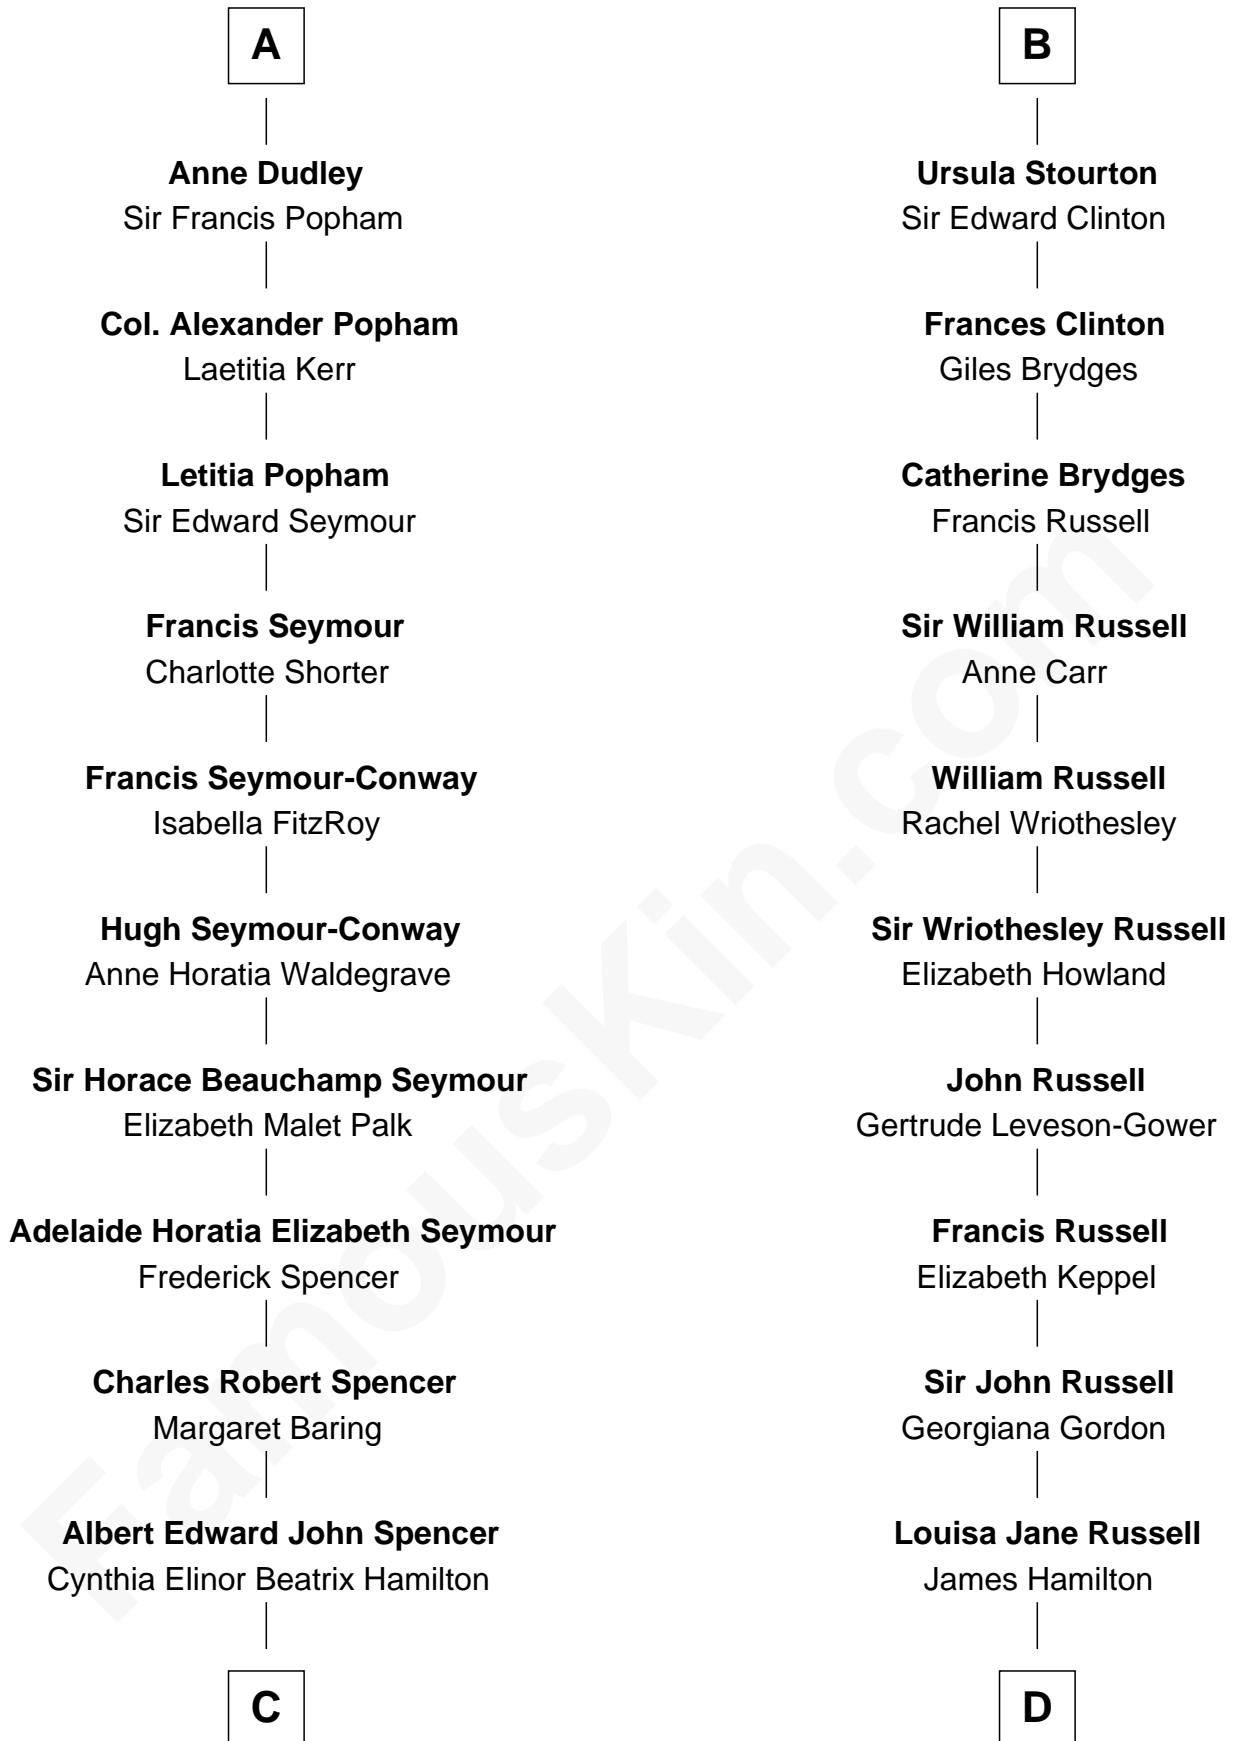

# FamousKin.com Relationship Chart of

**Prince Harry**  
*Duke of Sussex*

19th cousin 2 times removed of

**Sarah Ferguson**  
*Duchess of York*

**Eudo la Zouche**  
Milicent de Cantilupe

**Eve la Zouche**  
Sir Maurice de Berkeley

**Thomas de Berkeley**  
Katherine de Clyvedon

**Sir John Berkeley**  
Elizabeth Betteshorne

**Elizabeth Berkeley**  
Sir John Sutton

**Sir Edmund Sutton**  
Matilda Clifford

**Thomas Dudley**  
Grace Threlkeld

**John Dudley**  
Elizabeth Gardiner

**A**

**Eve la Zouche**  
Sir Maurice de Berkeley

**Thomas de Berkeley**  
Katherine de Clyvedon

**Sir John Berkeley**  
Elizabeth Betteshorne

**Elizabeth Berkeley**  
Sir John Sutton

**Sir John Sutton Dudley**  
Elizabeth Bramshot

**Edmund Dudley**  
Elizabeth Grey

**Elizabeth Dudley**  
William Stourton

**B**

**C**

**Edward John Spencer**  
Frances Ruth Burke Roche

**Princess Diana Frances Spencer**  
Charles III, King of the United Kingdom