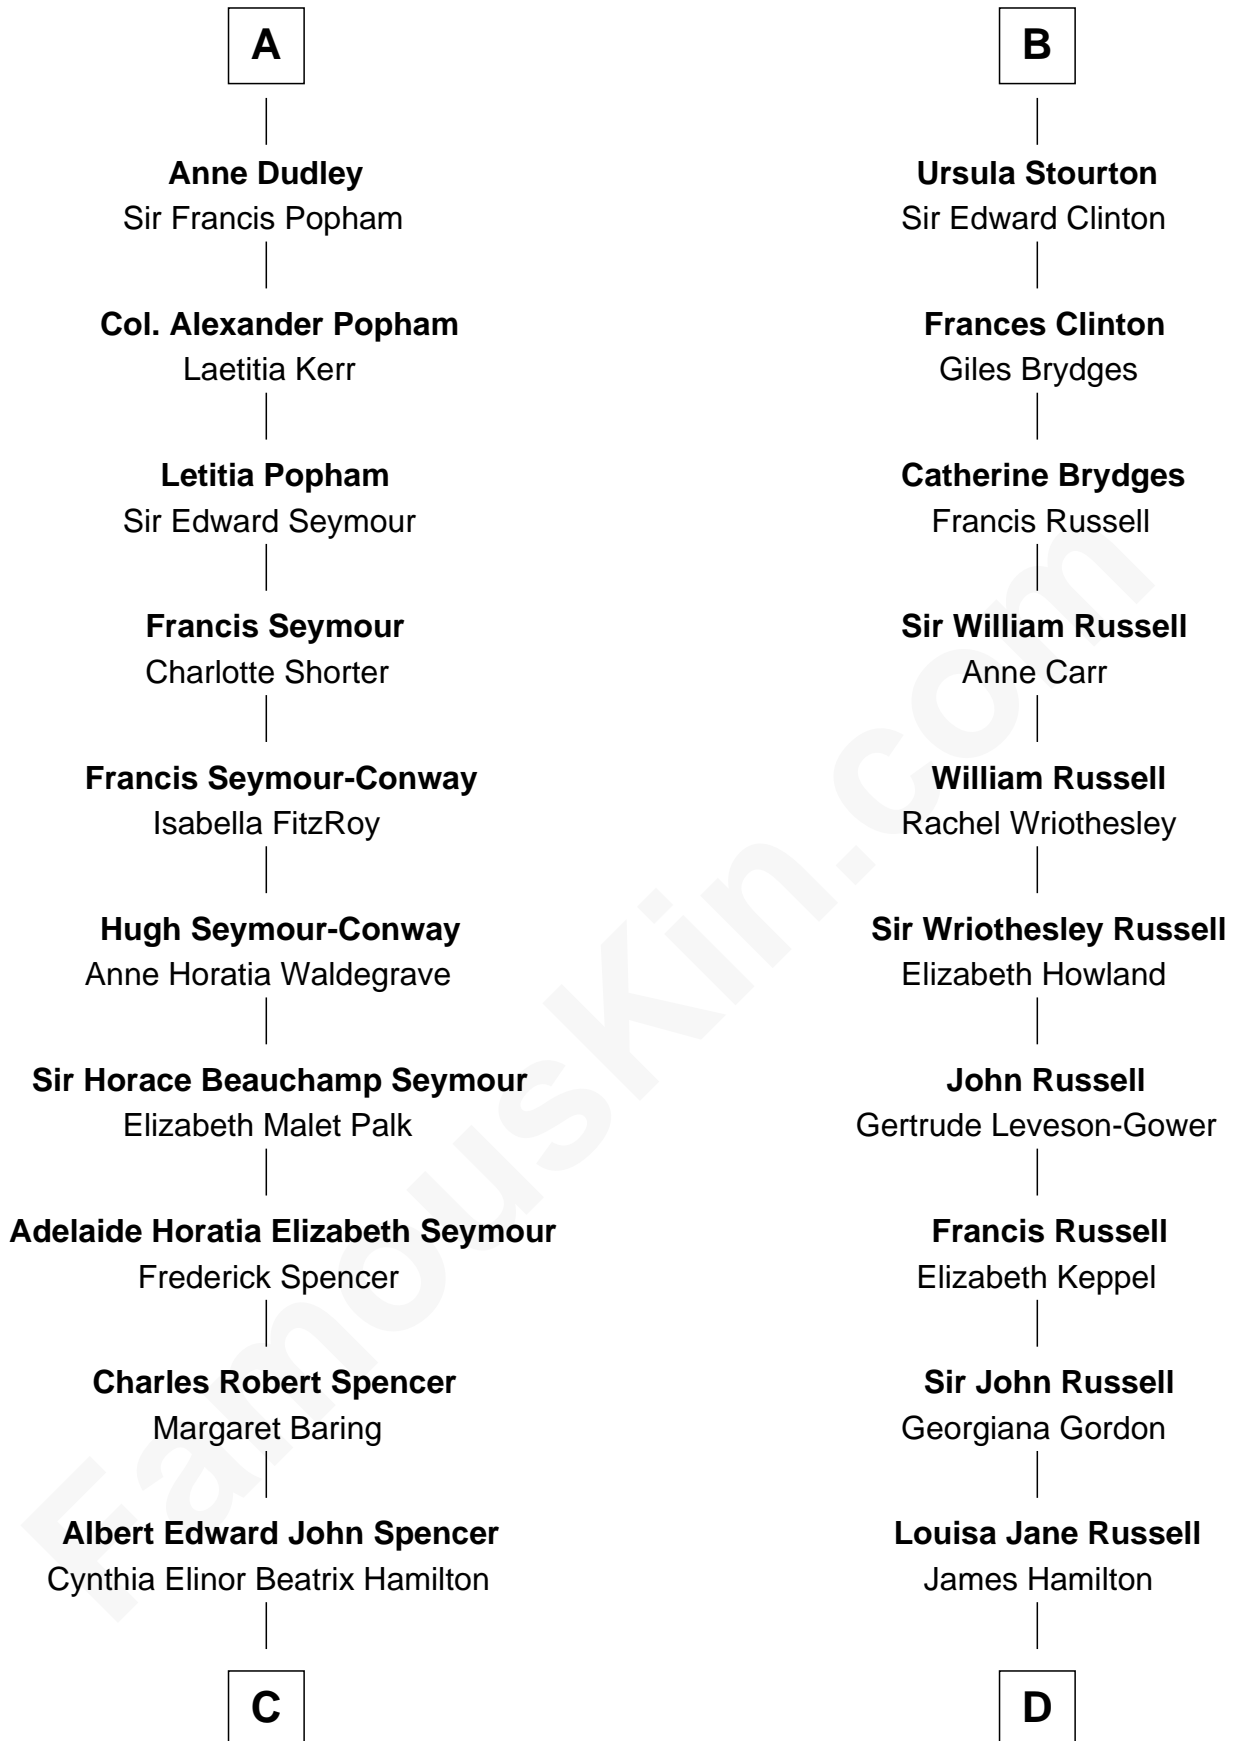

# FamousKin.com Relationship Chart of

**Prince Harry**  
*Duke of Sussex*

19th cousin 2 times removed of

**Sarah Ferguson**  
*Duchess of York*

**Sir Thomas de Berkeley**  
Joan de Ferrers

**Sir Maurice de Berkeley**  
Eve la Zouche

**Thomas de Berkeley**  
Katherine de Clyvedon

**Sir John Berkeley**  
Elizabeth Betteshorne

**Elizabeth Berkeley**  
Sir John Sutton

**Sir Edmund Sutton**  
Matilda Clifford

**Thomas Dudley**  
Grace Threlkeld

**John Dudley**  
Elizabeth Gardiner

**A**

**Sir Maurice de Berkeley**  
Eve la Zouche

**Thomas de Berkeley**  
Katherine de Clyvedon

**Sir John Berkeley**  
Elizabeth Betteshorne

**Elizabeth Berkeley**  
Sir John Sutton

**Sir John Sutton Dudley**  
Elizabeth Bramshot

**Edmund Dudley**  
Elizabeth Grey

**Elizabeth Dudley**  
William Stourton

**B**

**C**

**Edward John Spencer**  
Frances Ruth Burke Roche

**Princess Diana Frances Spencer**  
Charles III, King of the United Kingdom