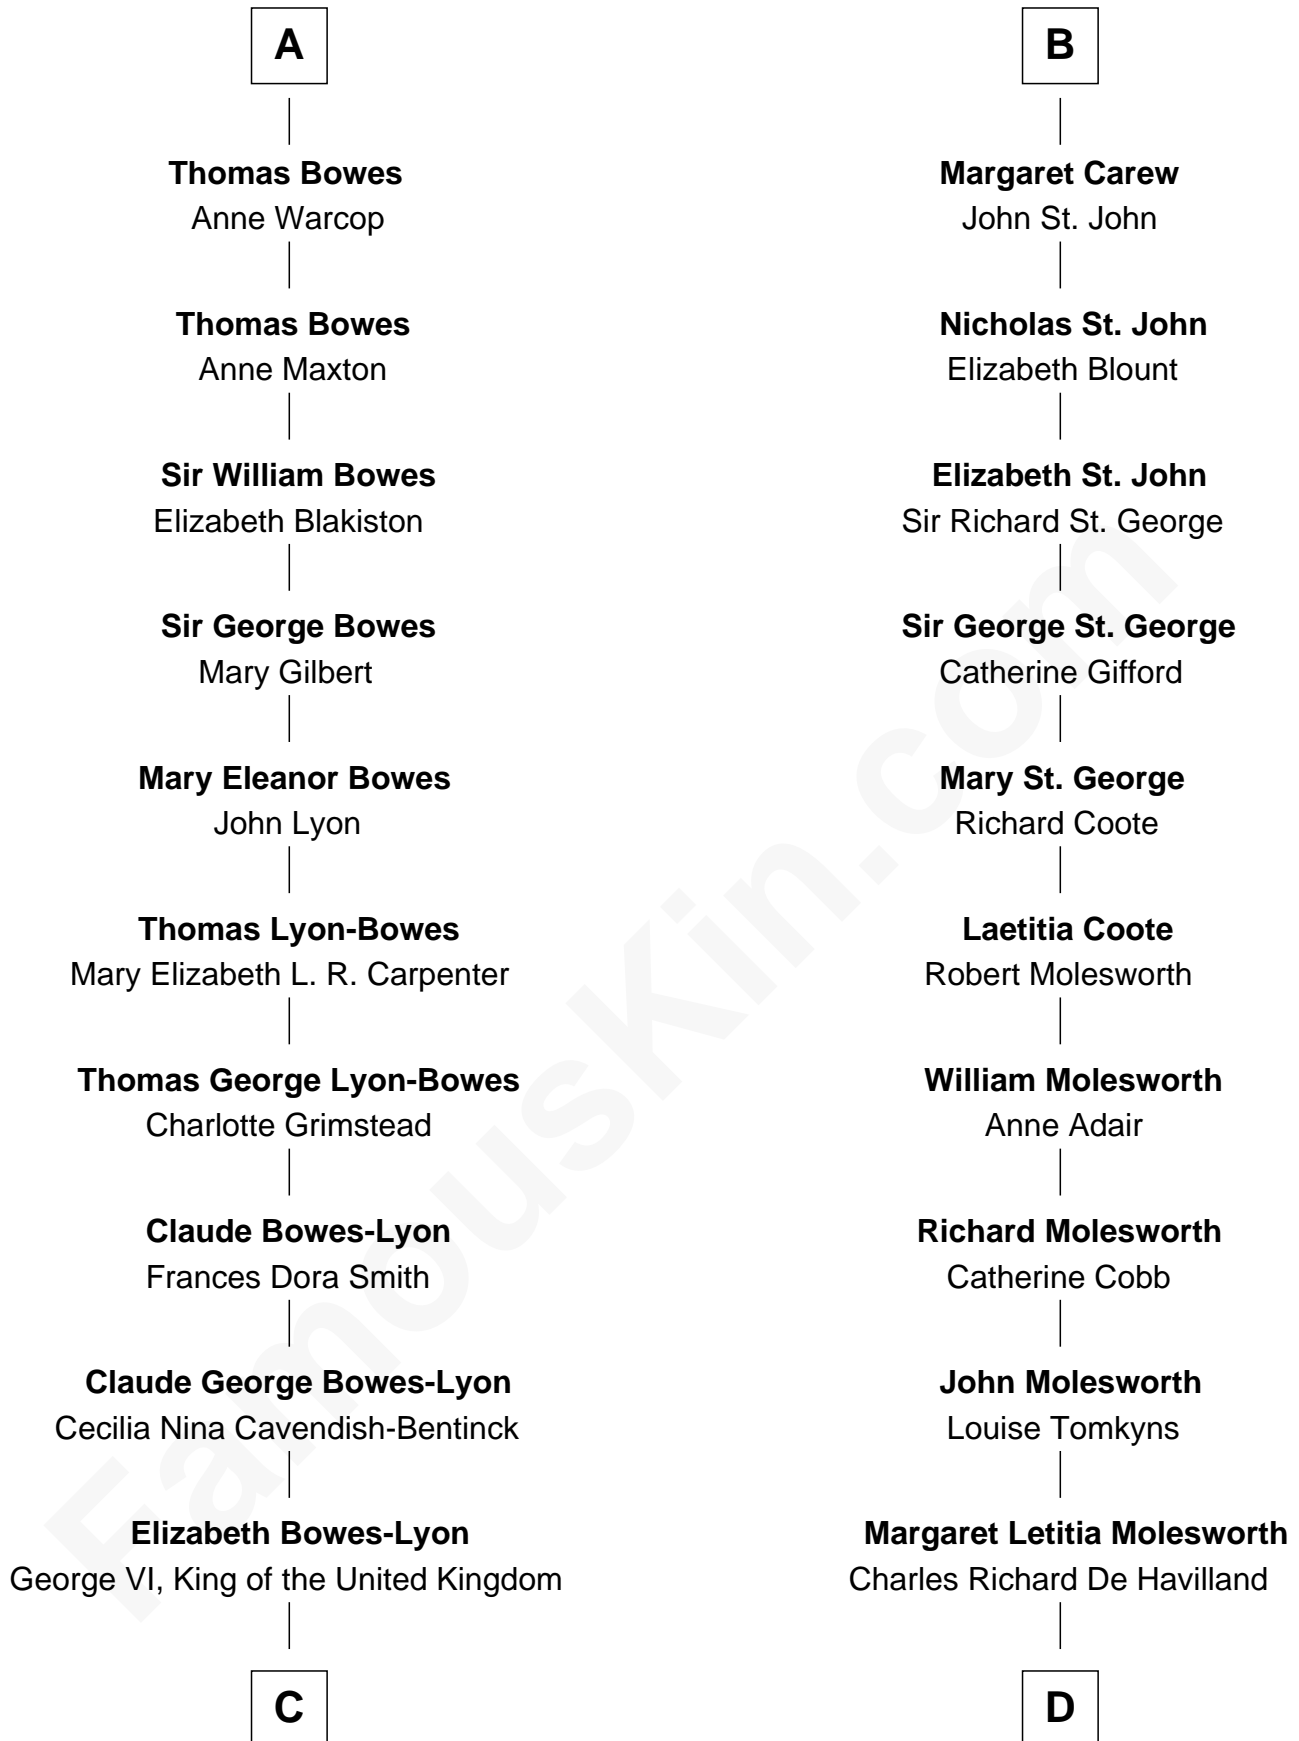

FamousKin.com Relationship Chart of

Prince Harry
Duke of Sussex

18th cousin 1 time removed of

Olivia De Havilland
Movie Actress

Sir Robert de Clifford
Isabel de Berkeley

C

Elizabeth II, Queen of the United Kingdom

Prince Philip of Edinburgh

Charles III, King of the United Kingdom

Princess Diana Frances Spencer

Prince Harry

Duke of Sussex

D

Walter Augustus De Havilland

Lillian Augusta Ruse