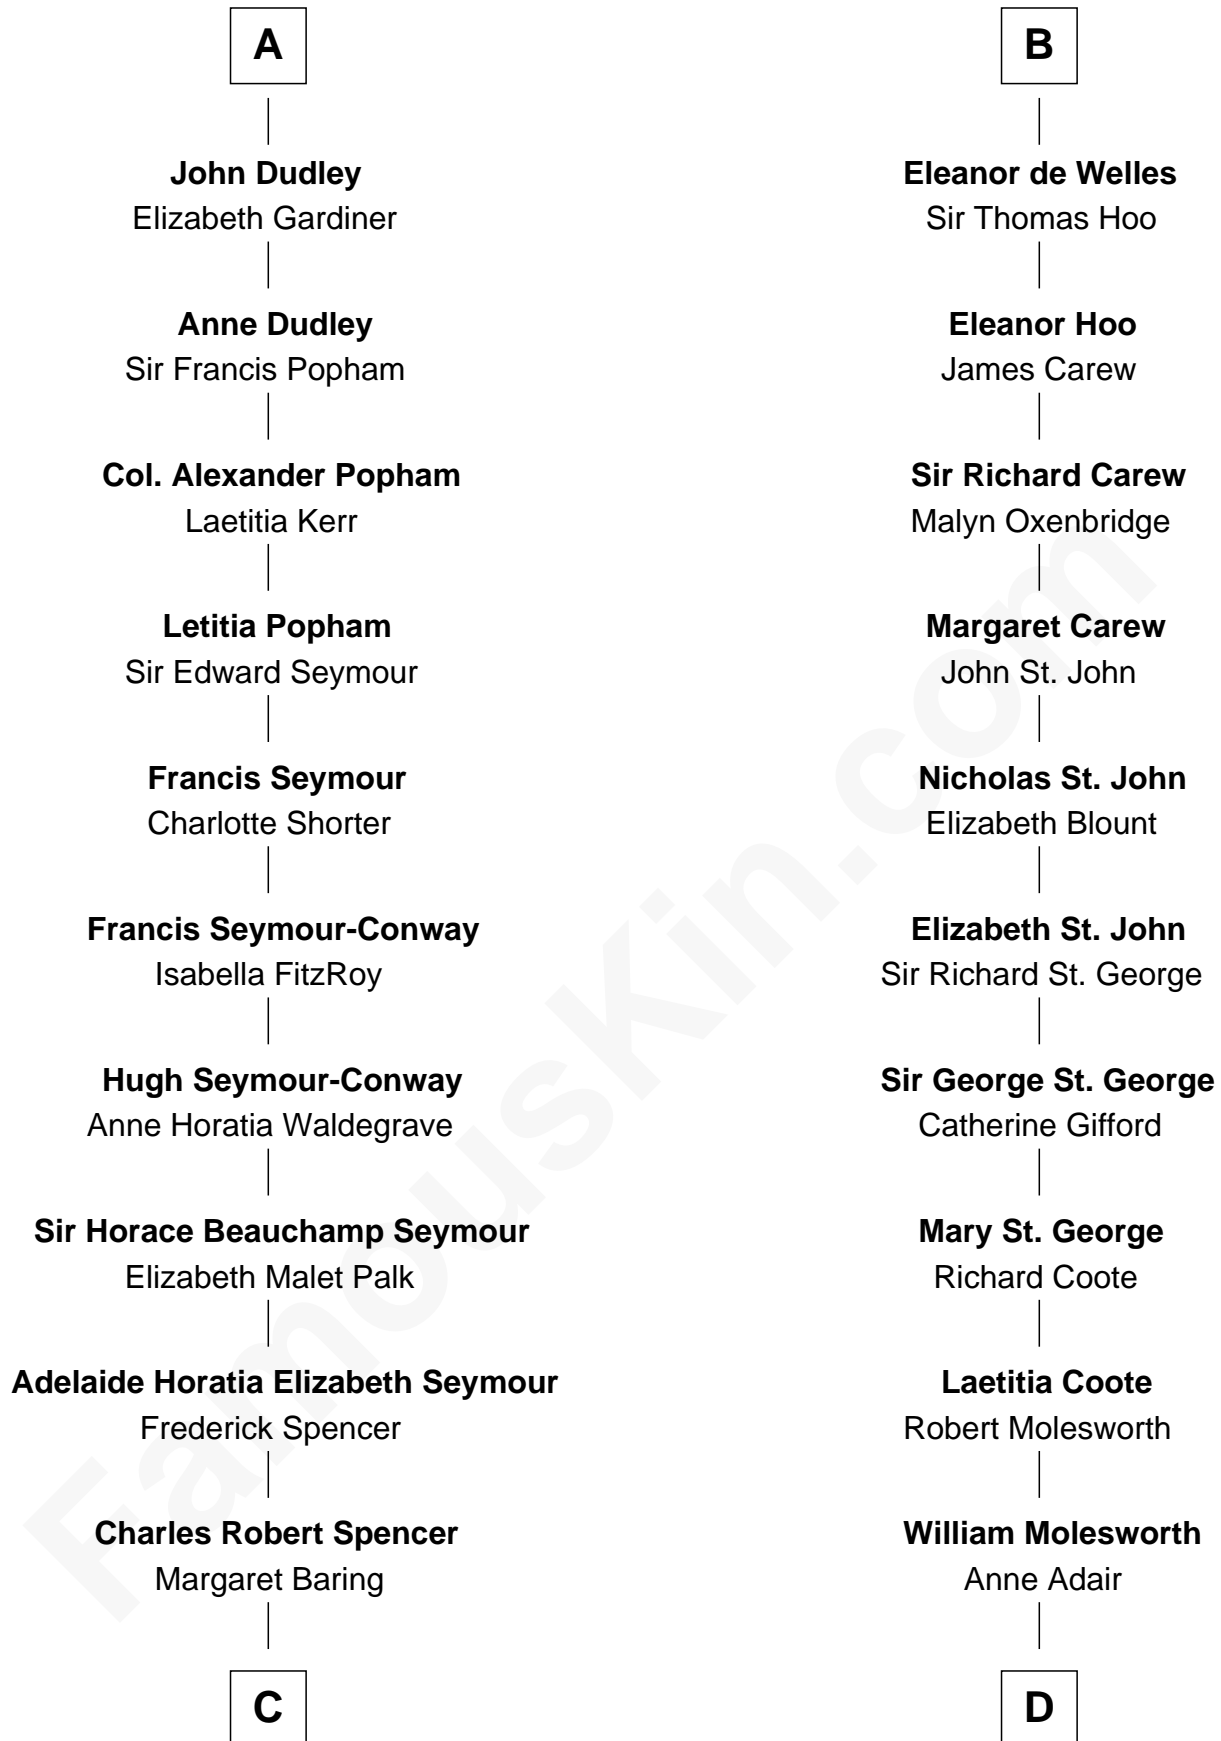

FamousKin.com Relationship Chart of

Prince Harry
Duke of Sussex

20th cousin 1 time removed of

Olivia De Havilland
Movie Actress

Sir Maurice de Berkeley
Isabel de Dover

Sir Thomas de Berkeley
Joan de Ferrers

Sir Thomas de Berkeley
Joan de Ferrers

Sir Maurice de Berkeley
Eve la Zouche

Sir Maurice de Berkeley
Eve la Zouche

Thomas de Berkeley
Katherine de Clyvedon

Isabel de Berkeley
Sir Robert de Clifford

Sir John Berkeley
Elizabeth Betteshorne

Sir Roger de Clifford
Maud de Beauchamp

Elizabeth Berkeley
Sir John Sutton

Katherine de Clifford
Sir Ralph de Greystoke

Sir Edmund Sutton
Matilda Clifford

Maud de Greystoke
Eudo de Welles

Thomas Dudley
Grace Threlkeld

Sir Lionel de Welles
Joan de Waterton

A

B

C

Albert Edward John Spencer

Cynthia Elinor Beatrix Hamilton

Edward John Spencer

Frances Ruth Burke Roche