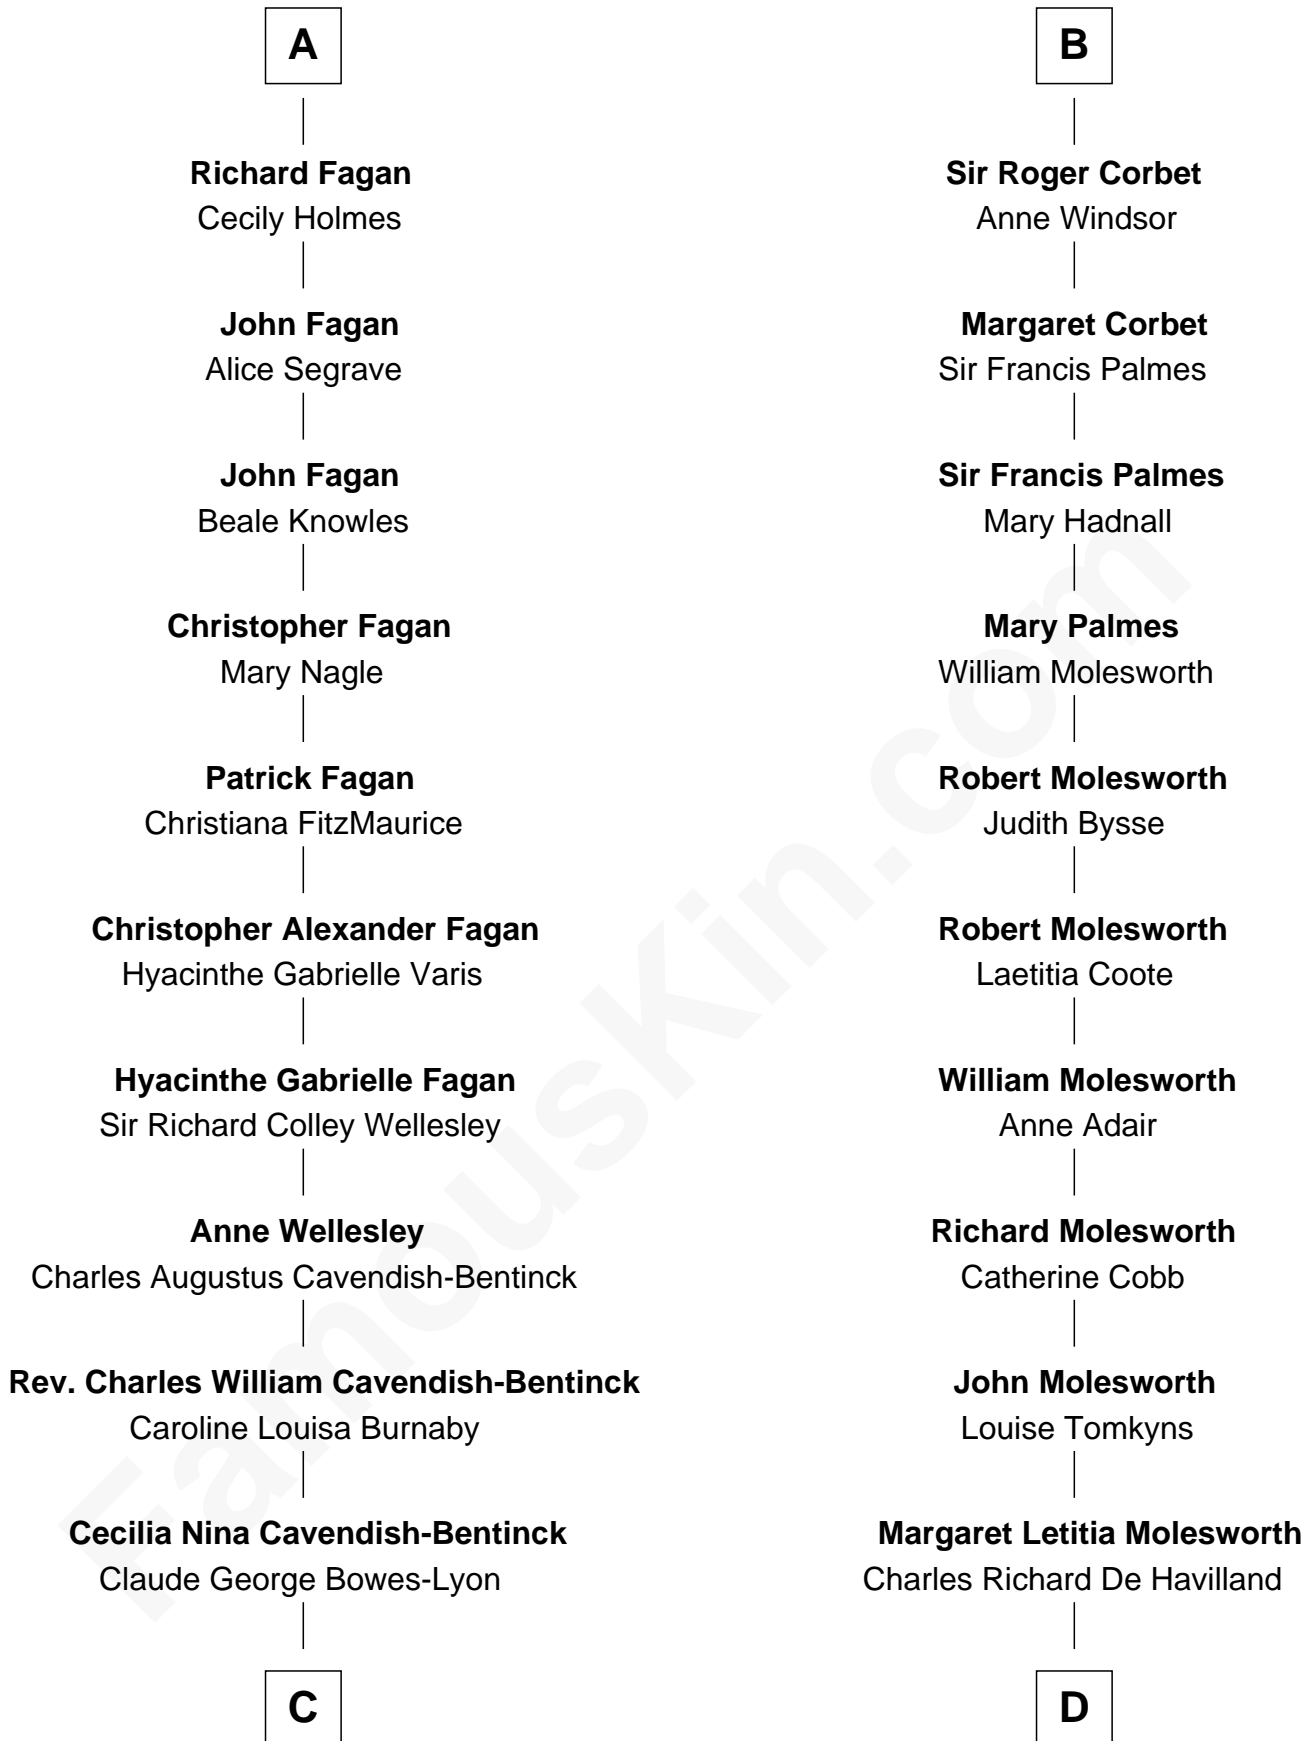

FamousKin.com Relationship Chart of

Prince Harry
Duke of Sussex

18th cousin 2 times removed of

Olivia De Havilland
Movie Actress

John de Mowbray
Joan of Lancaster

John de Mowbray
Elizabeth de Segrave

Eleanor de Mowbray
John de Welles

Eudo de Welles
Maud de Greystoke

Sir William de Welles
Anne Barnewall

Ismay de Welles
Thomas Nangle

John Nangle
Eleanor Dowdall

Amy Nangle
Thomas Fagan

A

John de Mowbray
Elizabeth de Segrave

Margaret Mowbray
Sir Reginald Lucy

Sir Walter Lucy
Eleanor L'Arcedeckne

Eleanor Lucy
Sir Thomas Hopton

Elizabeth Hopton
Sir Roger Corbet

Sir Richard Corbet
Elizabeth Devereux

Sir Robert Corbet
Elizabeth Vernon

B

C

Elizabeth Bowes-Lyon

George VI, King of the United Kingdom

Elizabeth II, Queen of the United Kingdom

Prince Philip of Edinburgh

Charles III, King of the United Kingdom

Princess Diana Frances Spencer

Prince Harry

Duke of Sussex

D