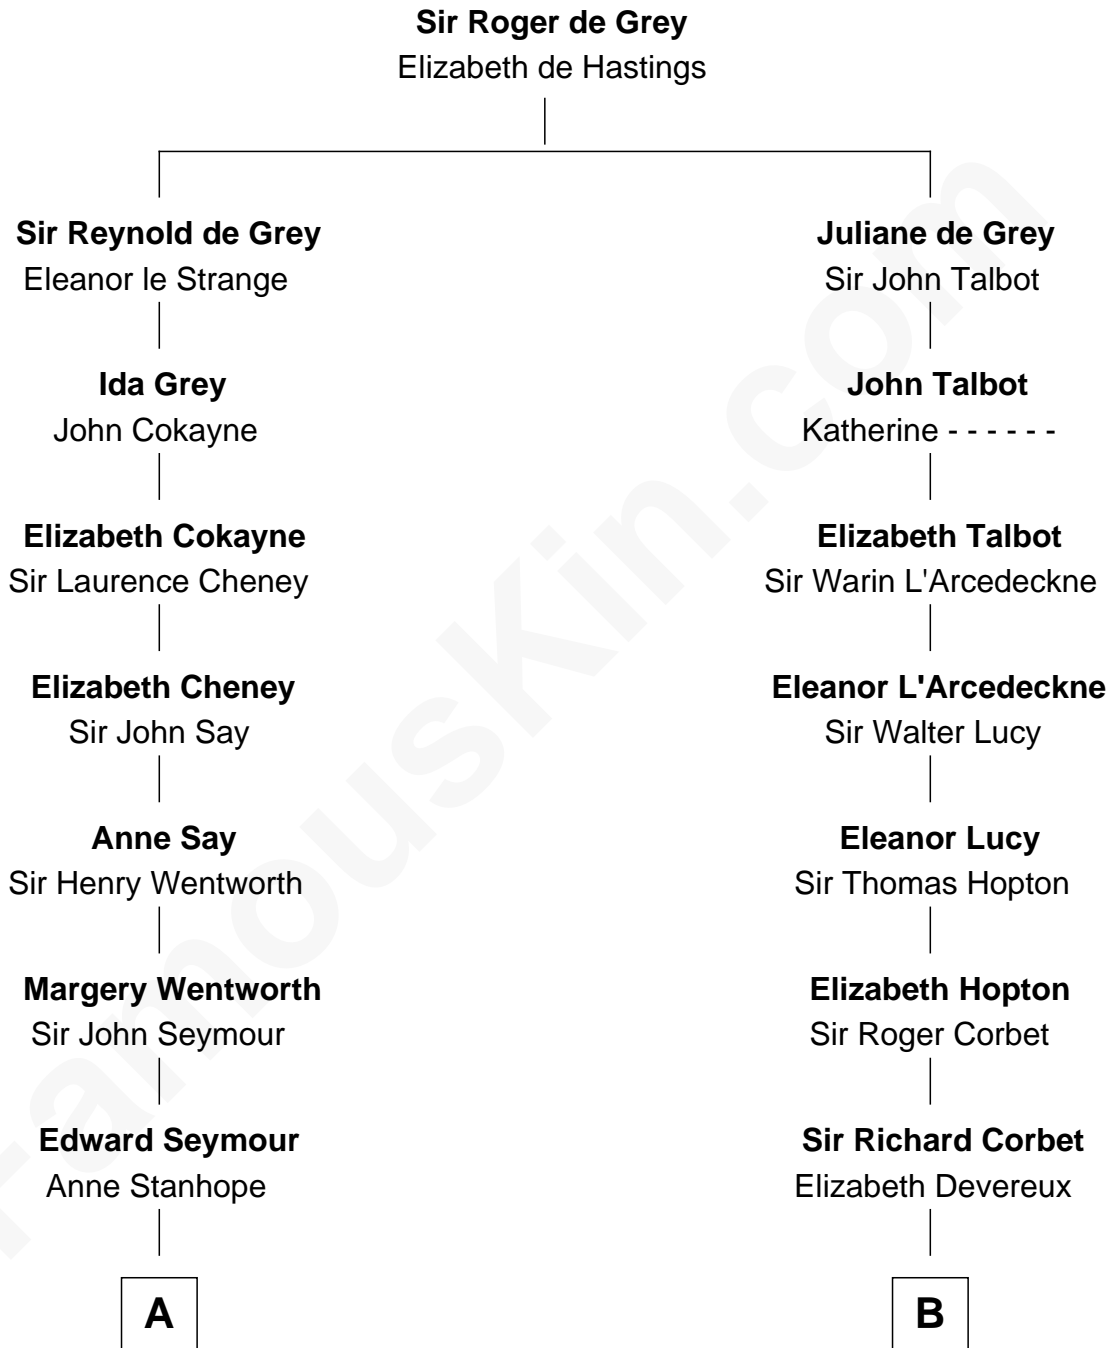

# FamousKin.com Relationship Chart of

**Prince Harry**  
*Duke of Sussex*

19th cousin 2 times removed of

**Olivia De Havilland**  
*Movie Actress*

**C**

**Cecilia Nina Cavendish-Bentinck**

Claude George Bowes-Lyon

**Elizabeth Bowes-Lyon**

George VI, King of the United Kingdom

**Elizabeth II, Queen of the United Kingdom**

Prince Philip of Edinburgh

**Charles III, King of the United Kingdom**

Princess Diana Frances Spencer

**Prince Harry**

*Duke of Sussex*

**D**

**Margaret Letitia Molesworth**

Charles Richard De Havilland

**Walter Augustus De Havilland**

Lillian Augusta Ruse

**Olivia De Havilland**