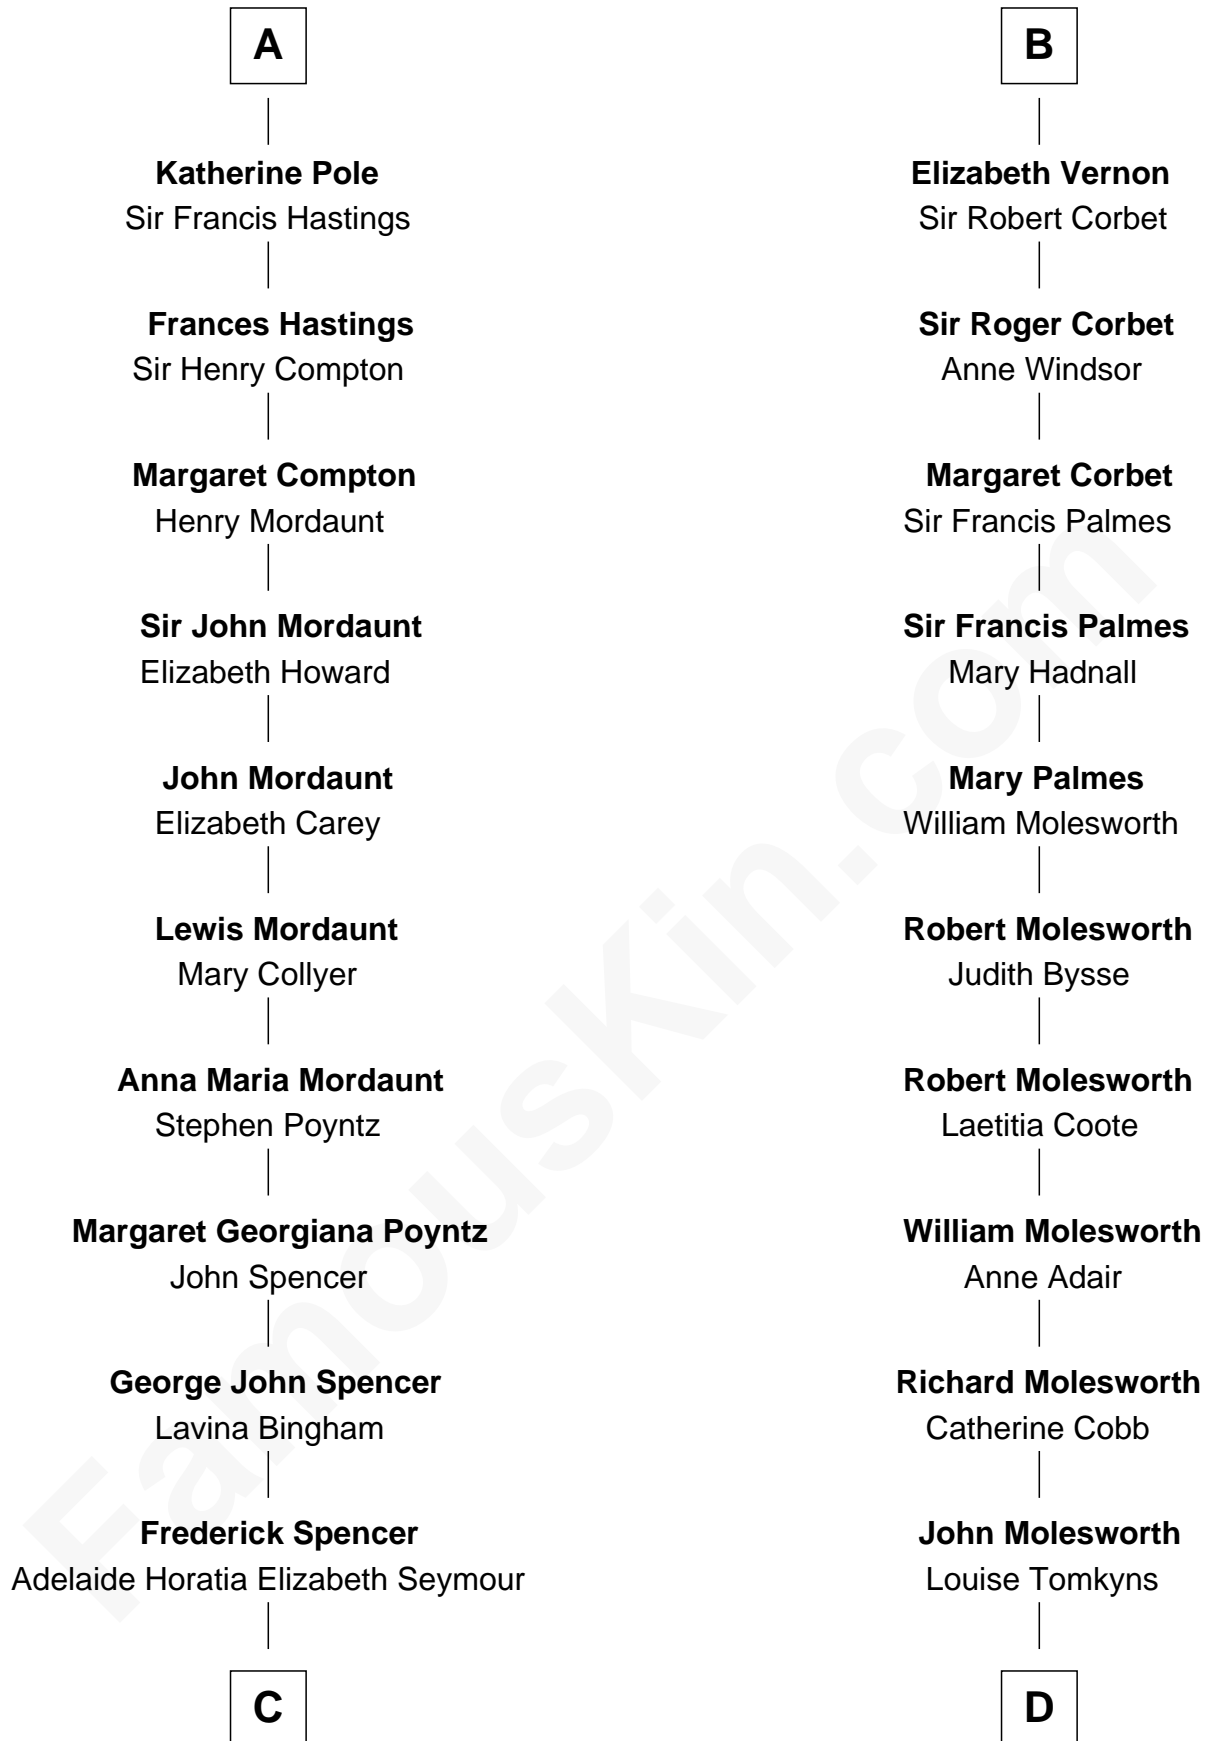

# FamousKin.com Relationship Chart of

**Prince Harry**  
*Duke of Sussex*

19th cousin 2 times removed of

**Olivia De Havilland**  
*Movie Actress*

**C**

**Charles Robert Spencer**

Margaret Baring

**Albert Edward John Spencer**

Cynthia Elinor Beatrix Hamilton

**Edward John Spencer**

Frances Ruth Burke Roche

**Princess Diana Frances Spencer**

Charles III, King of the United Kingdom

**Prince Harry**

*Duke of Sussex*

**D**