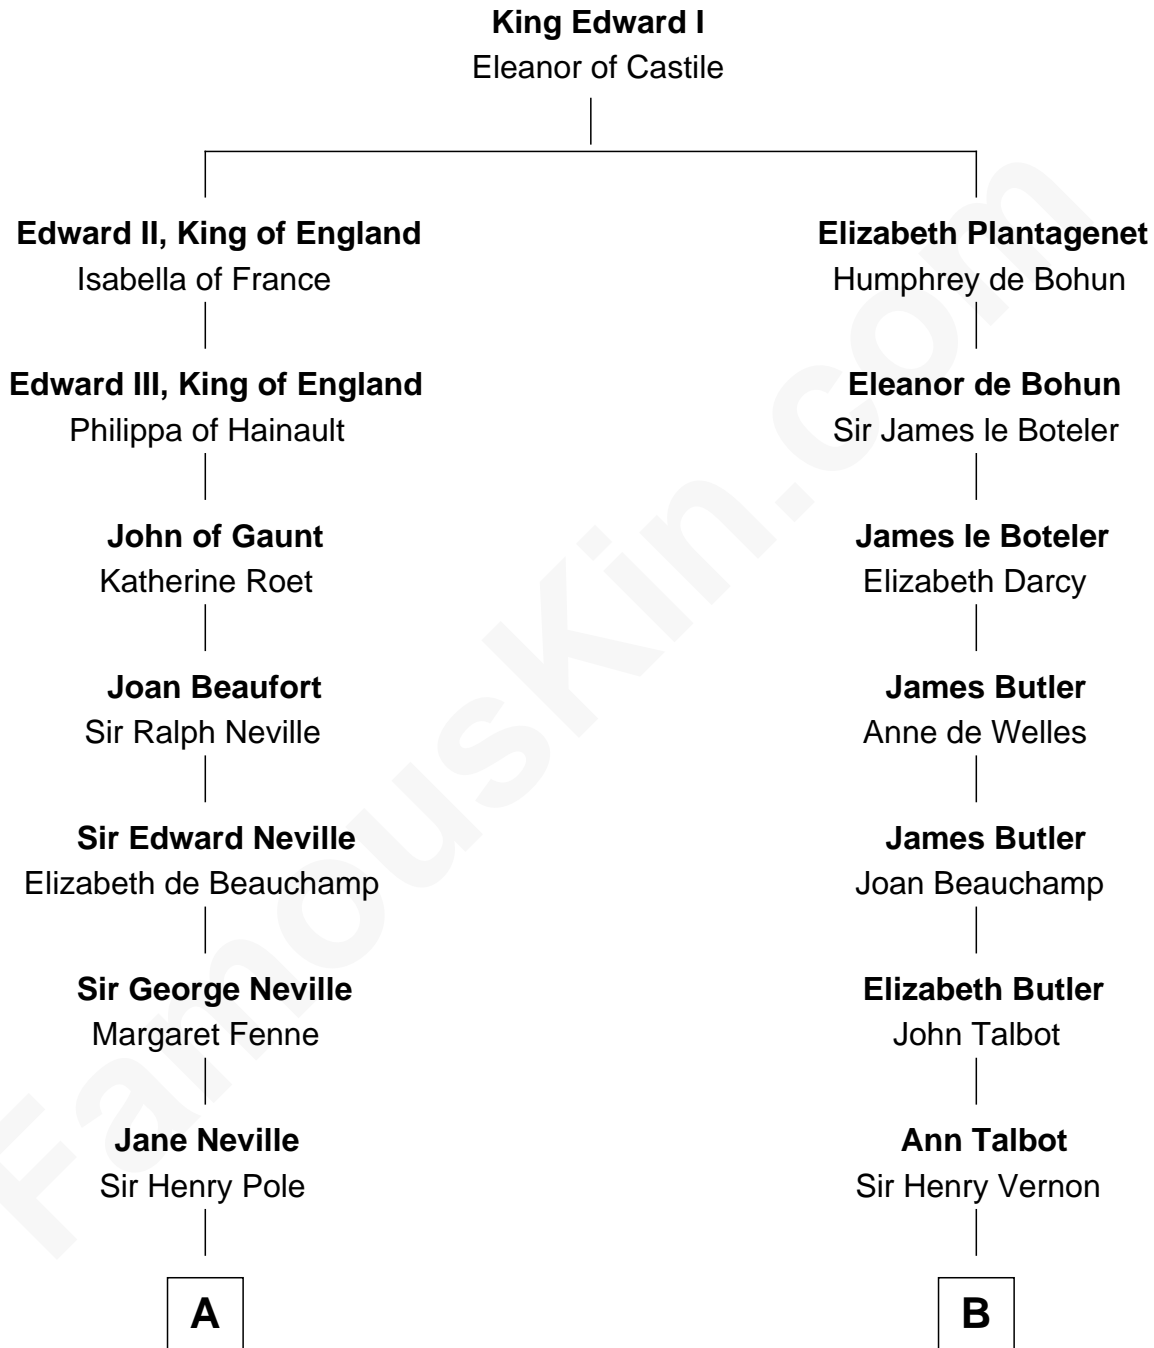

# FamousKin.com Relationship Chart of

**Prince Harry**  
*Duke of Sussex*

19th cousin 2 times removed of

**Olivia De Havilland**  
*Movie Actress*

**C**

**Charles Robert Spencer**

Margaret Baring

**Albert Edward John Spencer**

Cynthia Elinor Beatrix Hamilton

**Edward John Spencer**

Frances Ruth Burke Roche

**Princess Diana Frances Spencer**

Charles III, King of the United Kingdom

**Prince Harry**

*Duke of Sussex*

**D**

**Margaret Letitia Molesworth**

Charles Richard De Havilland

**Walter Augustus De Havilland**

Lillian Augusta Ruse

**Olivia De Havilland**

*Movie Actress*