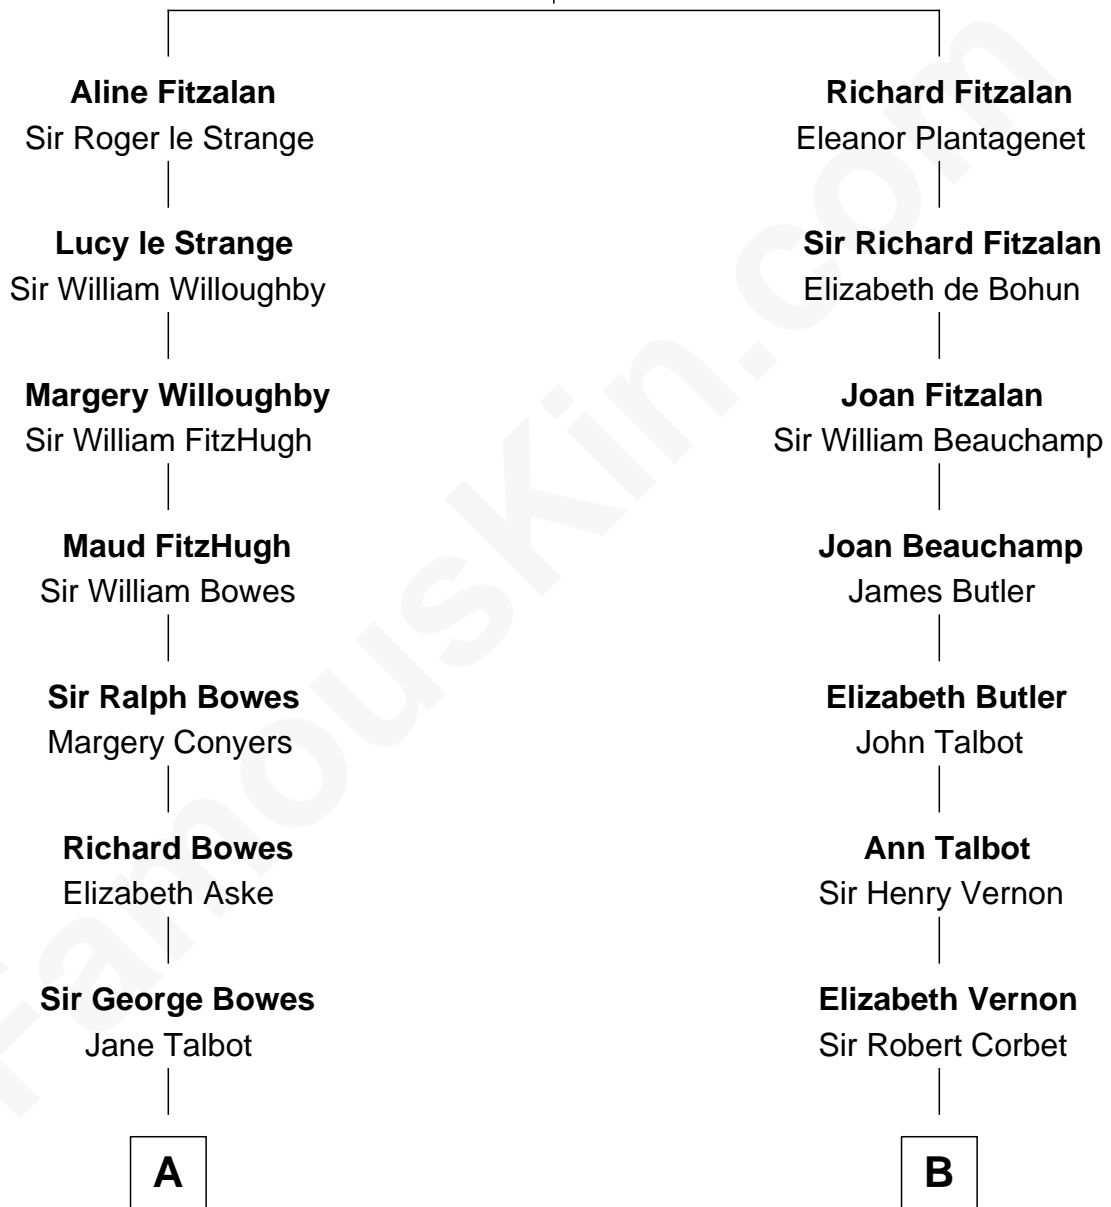

FamousKin.com

Relationship Chart of

Prince Harry
Duke of Sussex

18th cousin 1 time removed of

Olivia De Havilland
Movie Actress

Edmund Fitzalan
Alice de Warenne

C

Elizabeth II, Queen of the United Kingdom

Prince Philip of Edinburgh

Charles III, King of the United Kingdom

Princess Diana Frances Spencer

Prince Harry

Duke of Sussex

D

Walter Augustus De Havilland

Lillian Augusta Ruse