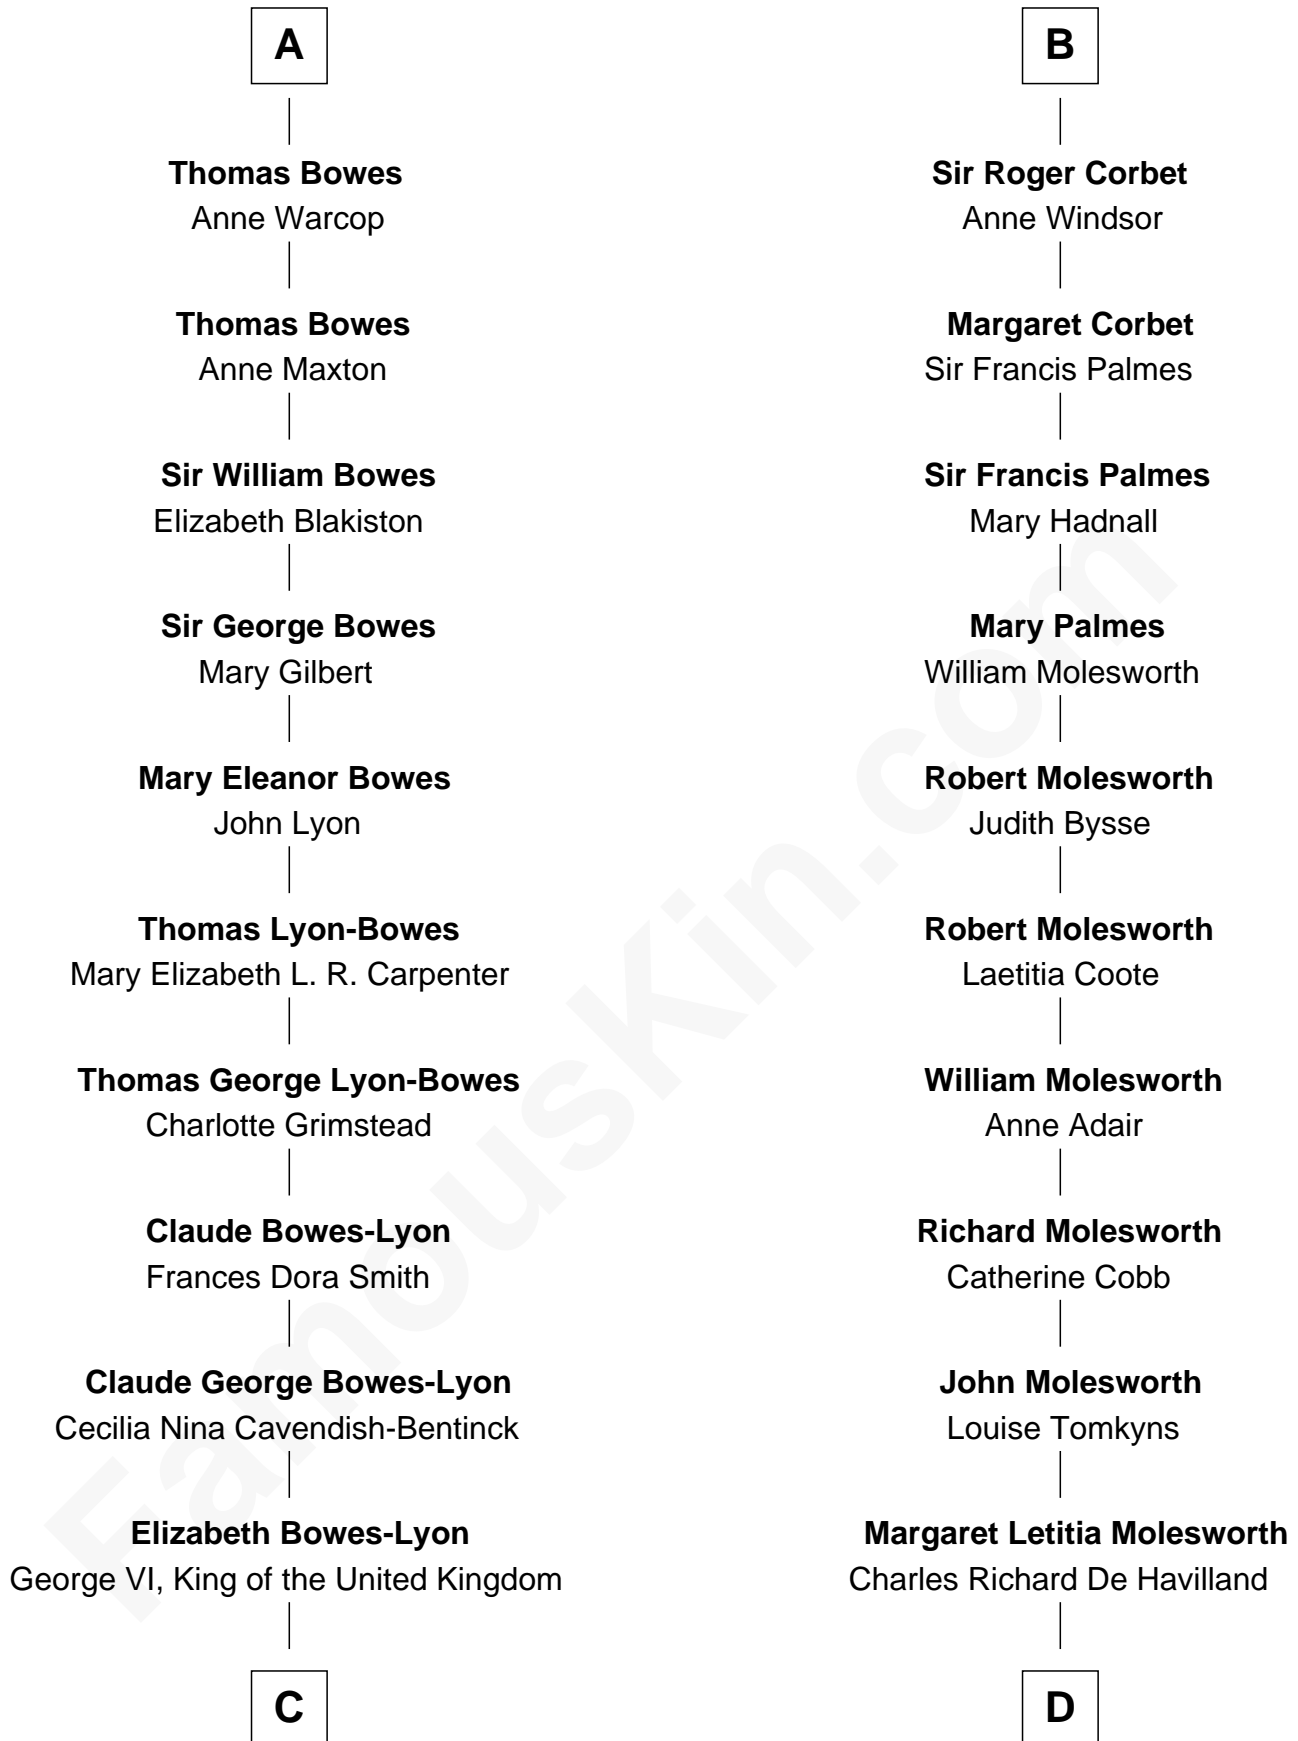

FamousKin.com

Relationship Chart of

Prince Harry
Duke of Sussex

18th cousin 1 time removed of

Olivia De Havilland
Movie Actress

Edmund Fitzalan
Alice de Warenne

C

Elizabeth II, Queen of the United Kingdom

Prince Philip of Edinburgh

Charles III, King of the United Kingdom

Princess Diana Frances Spencer

Prince Harry

Duke of Sussex

D

Walter Augustus De Havilland

Lillian Augusta Ruse