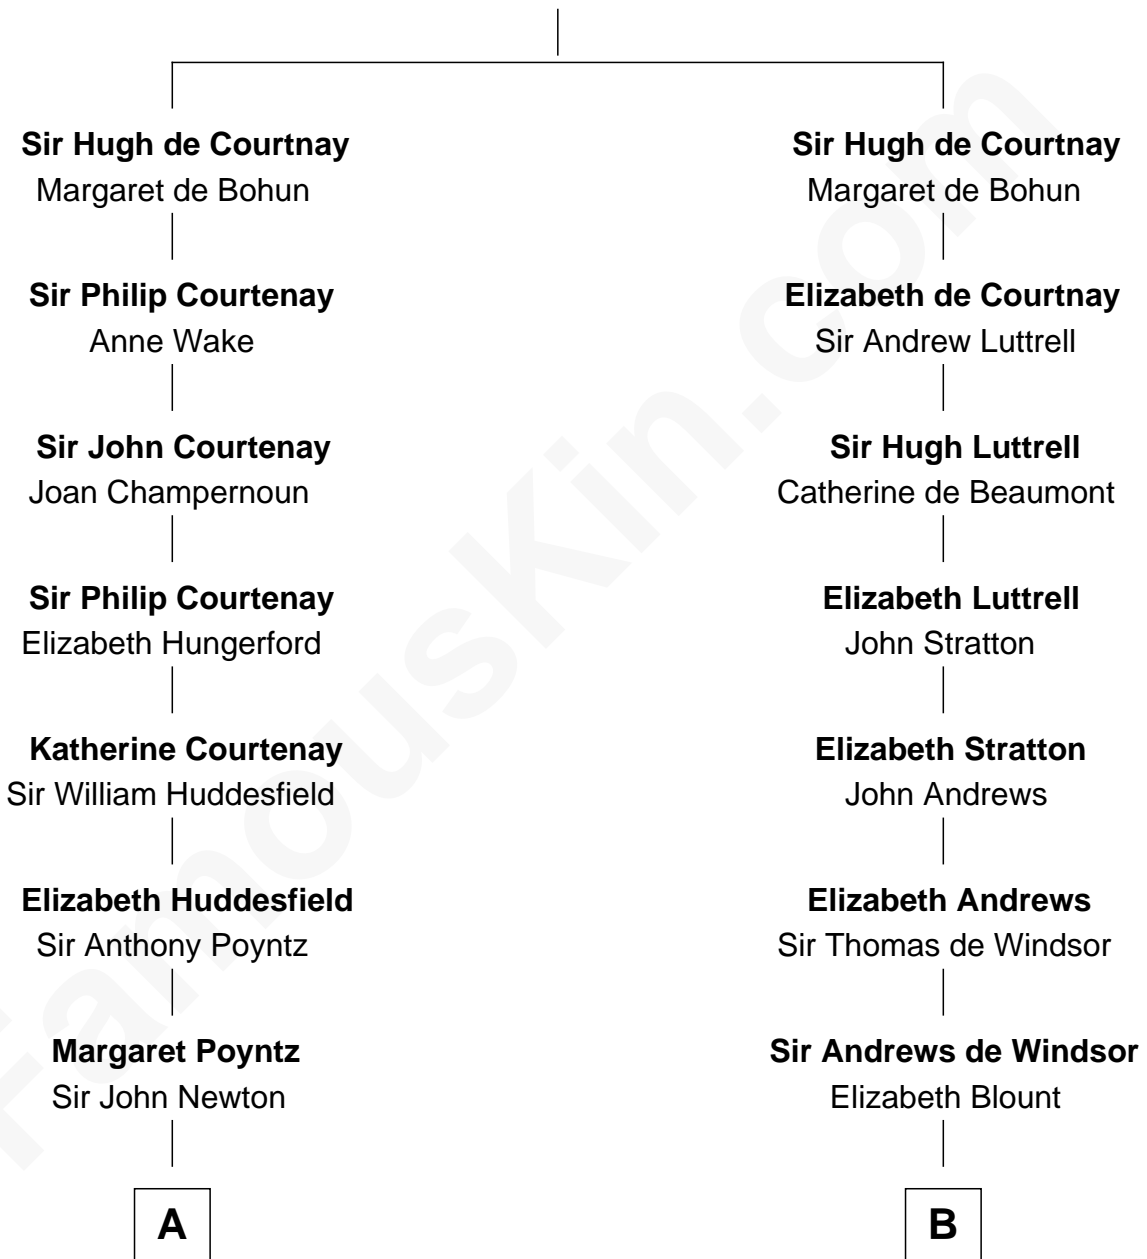

FamousKin.com Relationship Chart of

Prince Harry
Duke of Sussex

18th cousin 3 times removed of

Olivia De Havilland
Movie Actress

Sir Hugh de Courtenay
Agnes de St. John

C

Rosalind Cecilia Caroline Bingham

James Albert Edward Hamilton

Cynthia Elinor Beatrix Hamilton

Albert Edward John Spencer

Edward John Spencer

Frances Ruth Burke Roche

Princess Diana Frances Spencer

Charles III, King of the United Kingdom

Prince Harry

Duke of Sussex