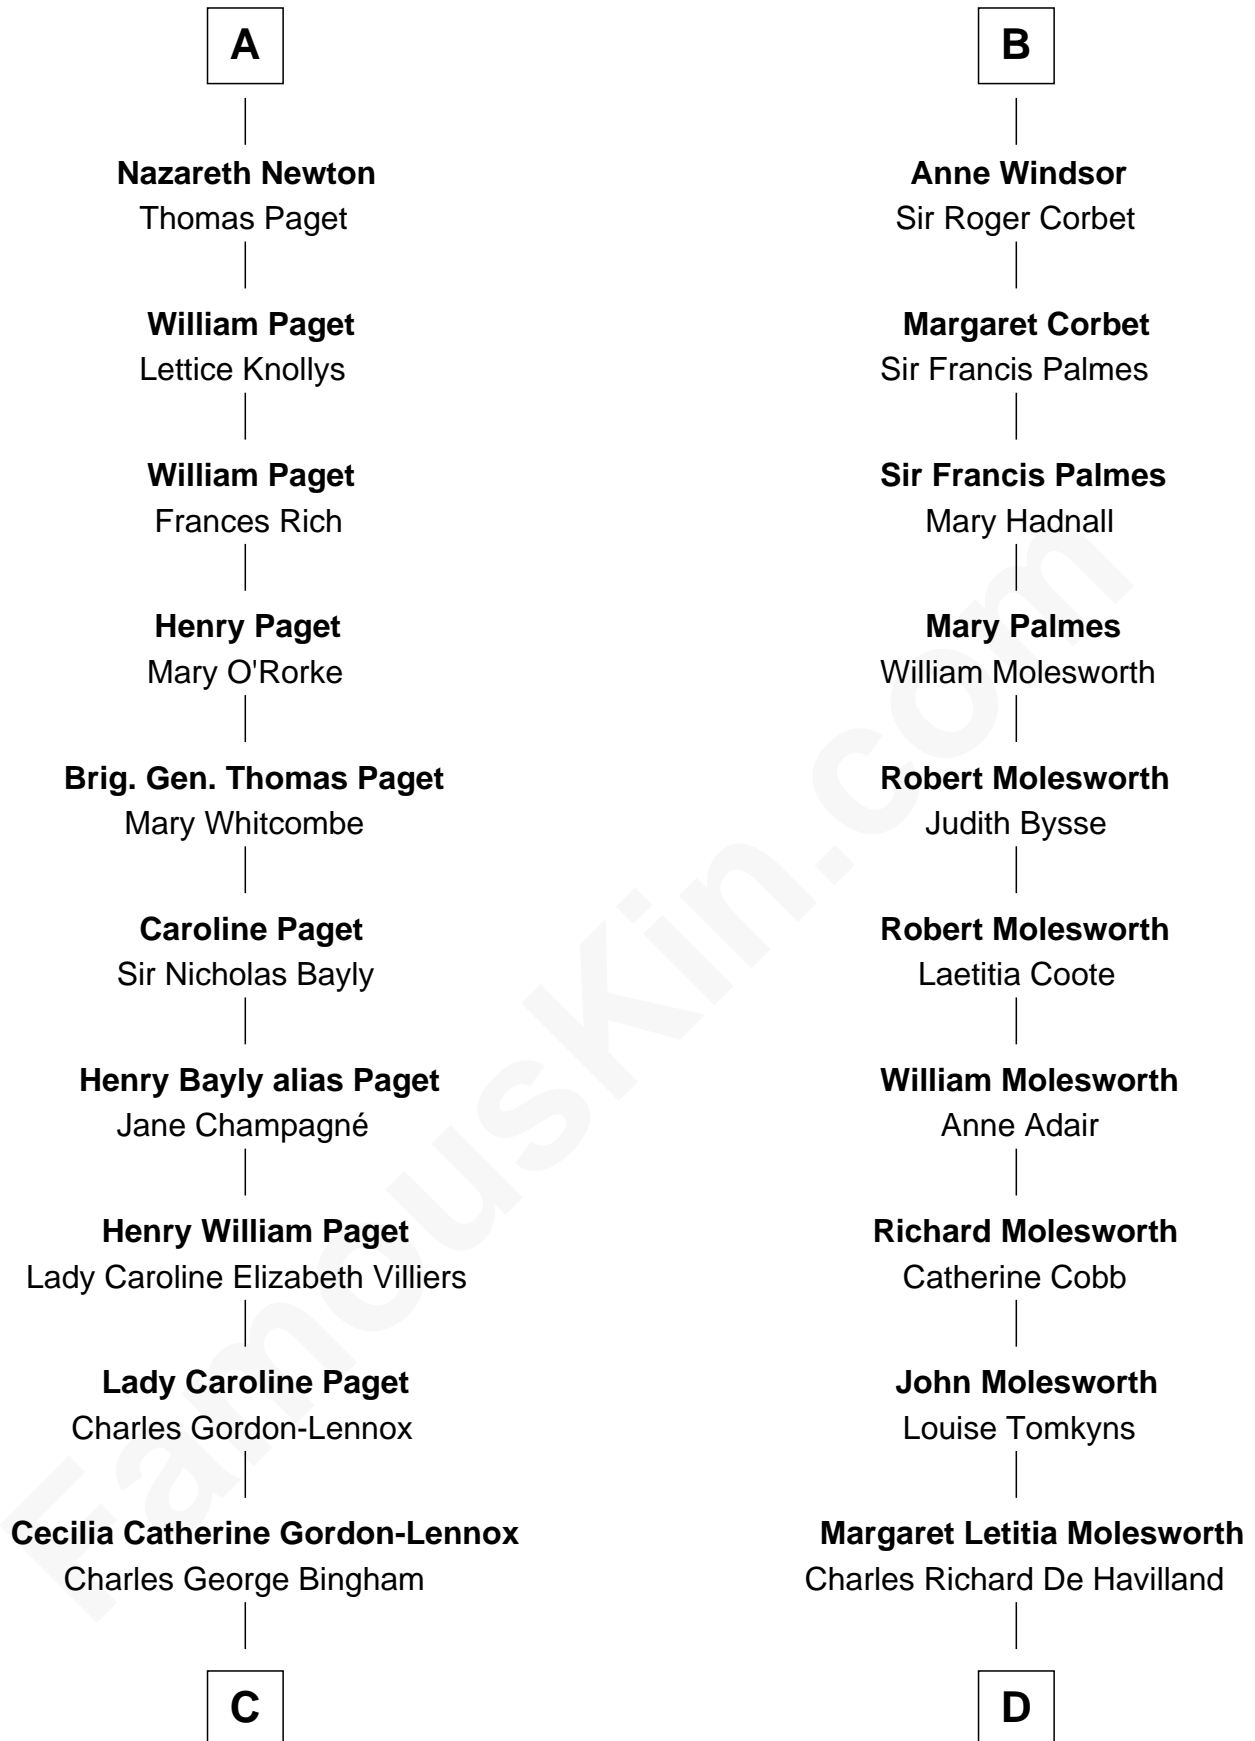

FamousKin.com Relationship Chart of

Prince Harry
Duke of Sussex

18th cousin 3 times removed of

Olivia De Havilland
Movie Actress

Sir Hugh de Courtenay
Agnes de St. John

C

Rosalind Cecilia Caroline Bingham

James Albert Edward Hamilton

Cynthia Elinor Beatrix Hamilton

Albert Edward John Spencer

Edward John Spencer

Frances Ruth Burke Roche

Princess Diana Frances Spencer

Charles III, King of the United Kingdom

Prince Harry

Duke of Sussex