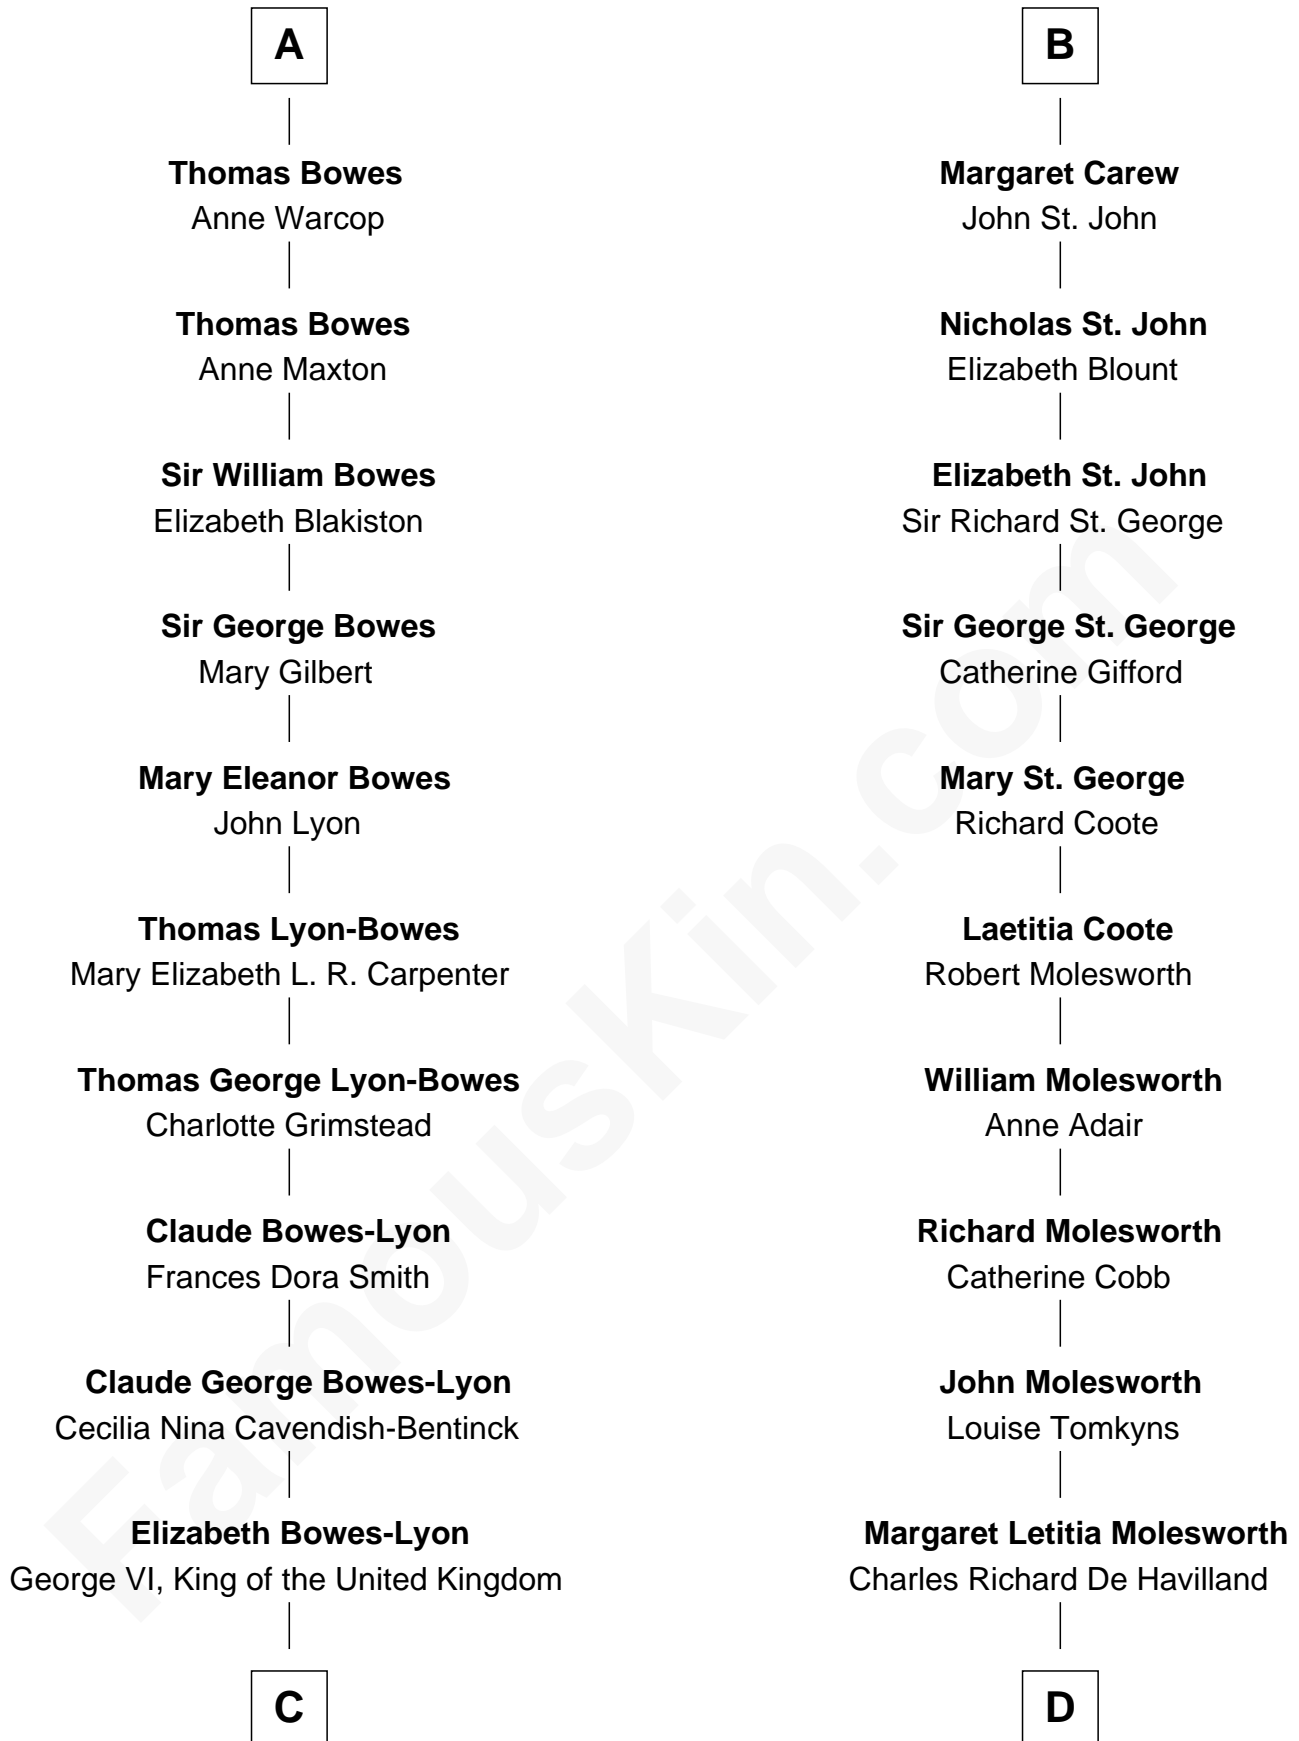

# FamousKin.com Relationship Chart of

**Prince Harry**  
*Duke of Sussex*

18th cousin 1 time removed of

**Olivia De Havilland**  
*Movie Actress*

**Sir Ralph de Greystoke**  
Alice de Audley

**Sir William de Greystoke**  
Joan FitzHenry

**Sir Ralph de Greystoke**  
Katherine de Clifford

**Joan de Greystoke**  
Sir William Bowes

**Sir William Bowes**  
Maud FitzHugh

**Sir Ralph Bowes**  
Margery Conyers

**Richard Bowes**  
Elizabeth Aske

**Sir George Bowes**  
Jane Talbot

**A**

**Sir William de Greystoke**  
Joan FitzHenry

**Sir Ralph de Greystoke**  
Katherine de Clifford

**Maud de Greystoke**  
Eudo de Welles

**Sir Lionel de Welles**  
Joan de Waterton

**Eleanor de Welles**  
Sir Thomas Hoo

**Eleanor Hoo**  
James Carew

**Sir Richard Carew**  
Malyn Oxenbridge

**B**

**C**

**Elizabeth II, Queen of the United Kingdom**

Prince Philip of Edinburgh

**Charles III, King of the United Kingdom**

Princess Diana Frances Spencer