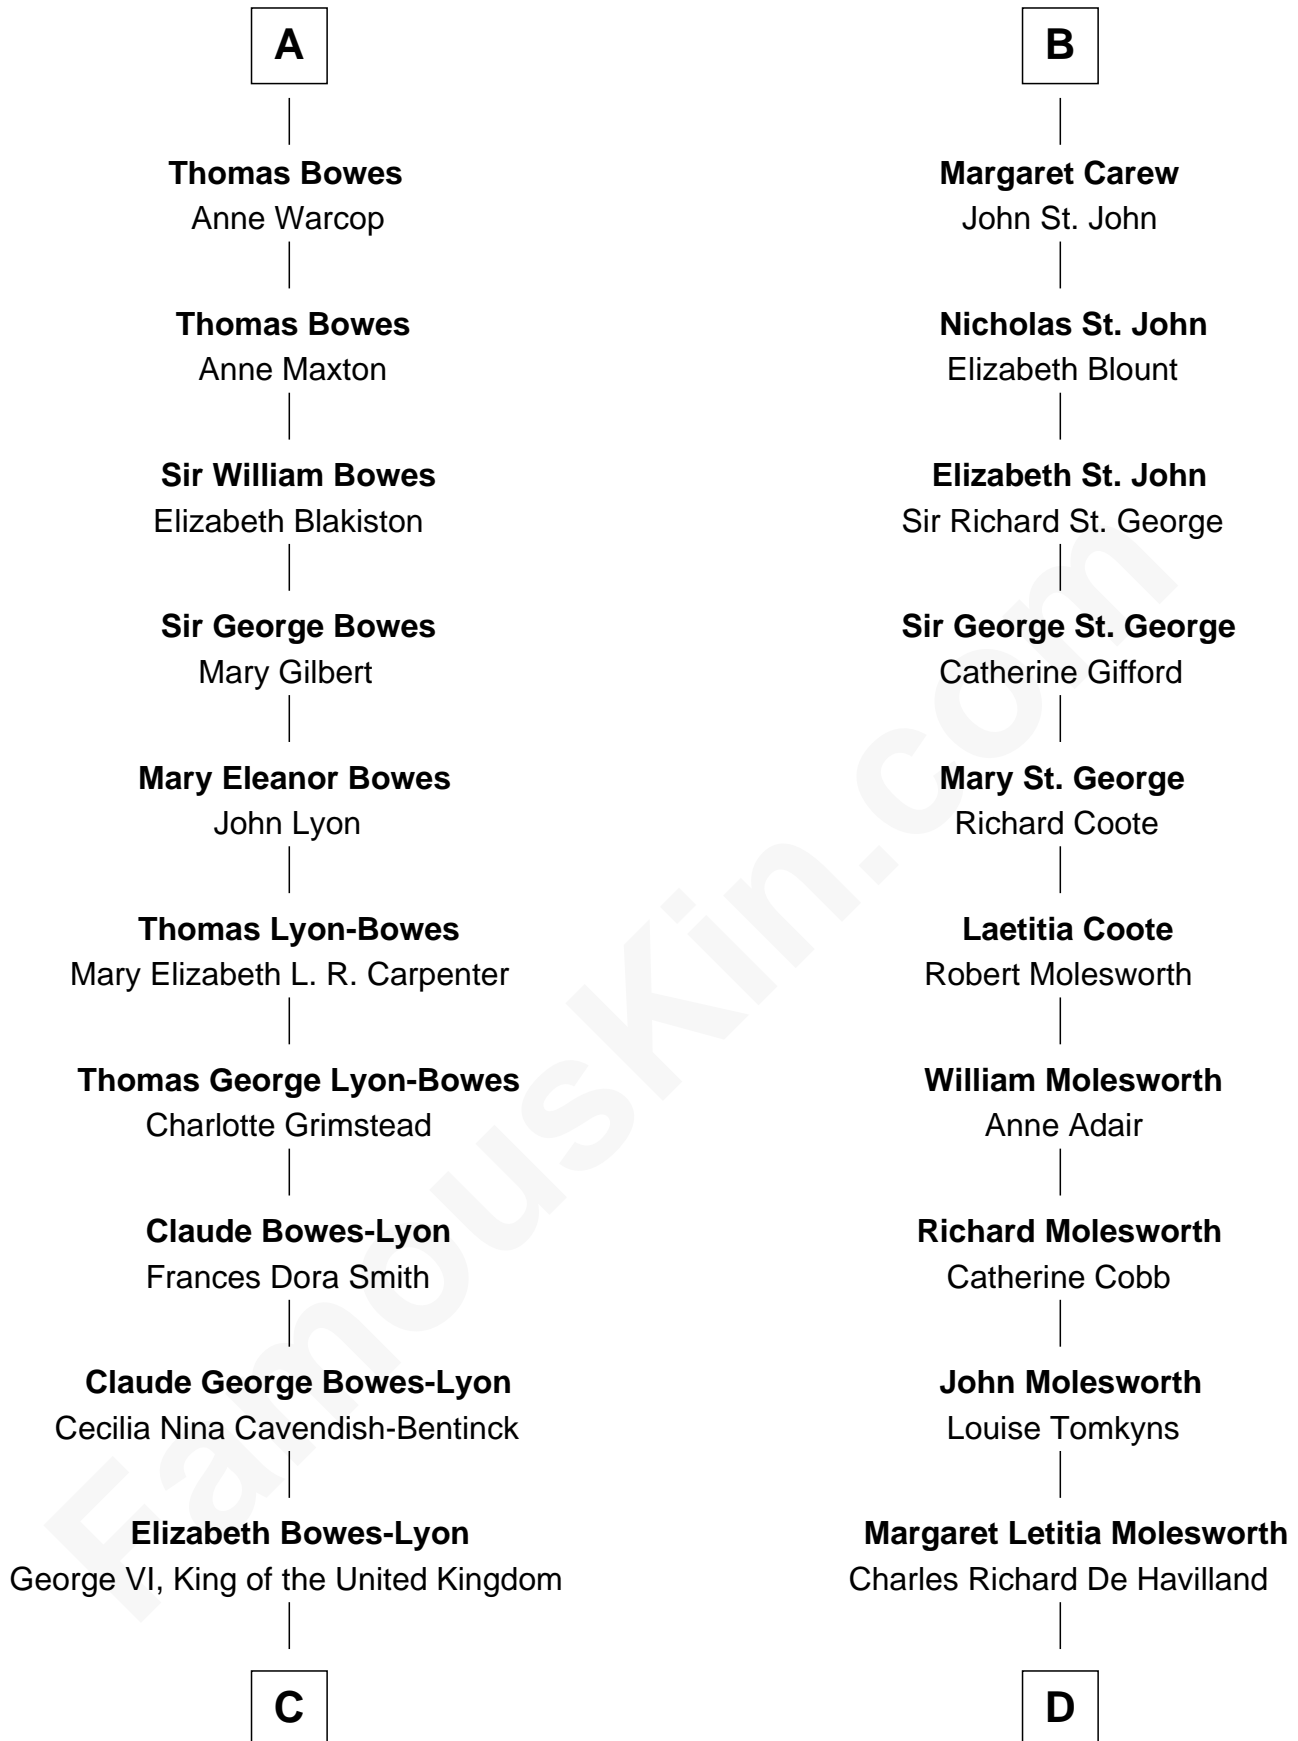

FamousKin.com Relationship Chart of

Prince Harry
Duke of Sussex

18th cousin 1 time removed of

Olivia De Havilland
Movie Actress

Sir Henry FitzHugh

Joan FitzHenry
Sir William de Greystoke

Sir Ralph de Greystoke
Katherine de Clifford

Joan de Greystoke
Sir William Bowes

Sir William Bowes
Maud FitzHugh

Sir Ralph Bowes
Margery Conyers

Richard Bowes
Elizabeth Aske

Sir George Bowes
Jane Talbot

A

Joan FitzHenry
Sir William de Greystoke

Sir Ralph de Greystoke
Katherine de Clifford

Maud de Greystoke
Eudo de Welles

Sir Lionel de Welles
Joan de Waterton

Eleanor de Welles
Sir Thomas Hoo

Eleanor Hoo
James Carew

Sir Richard Carew
Malyn Oxenbridge

B

C

Elizabeth II, Queen of the United Kingdom

Prince Philip of Edinburgh

Charles III, King of the United Kingdom

Princess Diana Frances Spencer

Prince Harry

Duke of Sussex

D

Walter Augustus De Havilland

Lillian Augusta Ruse