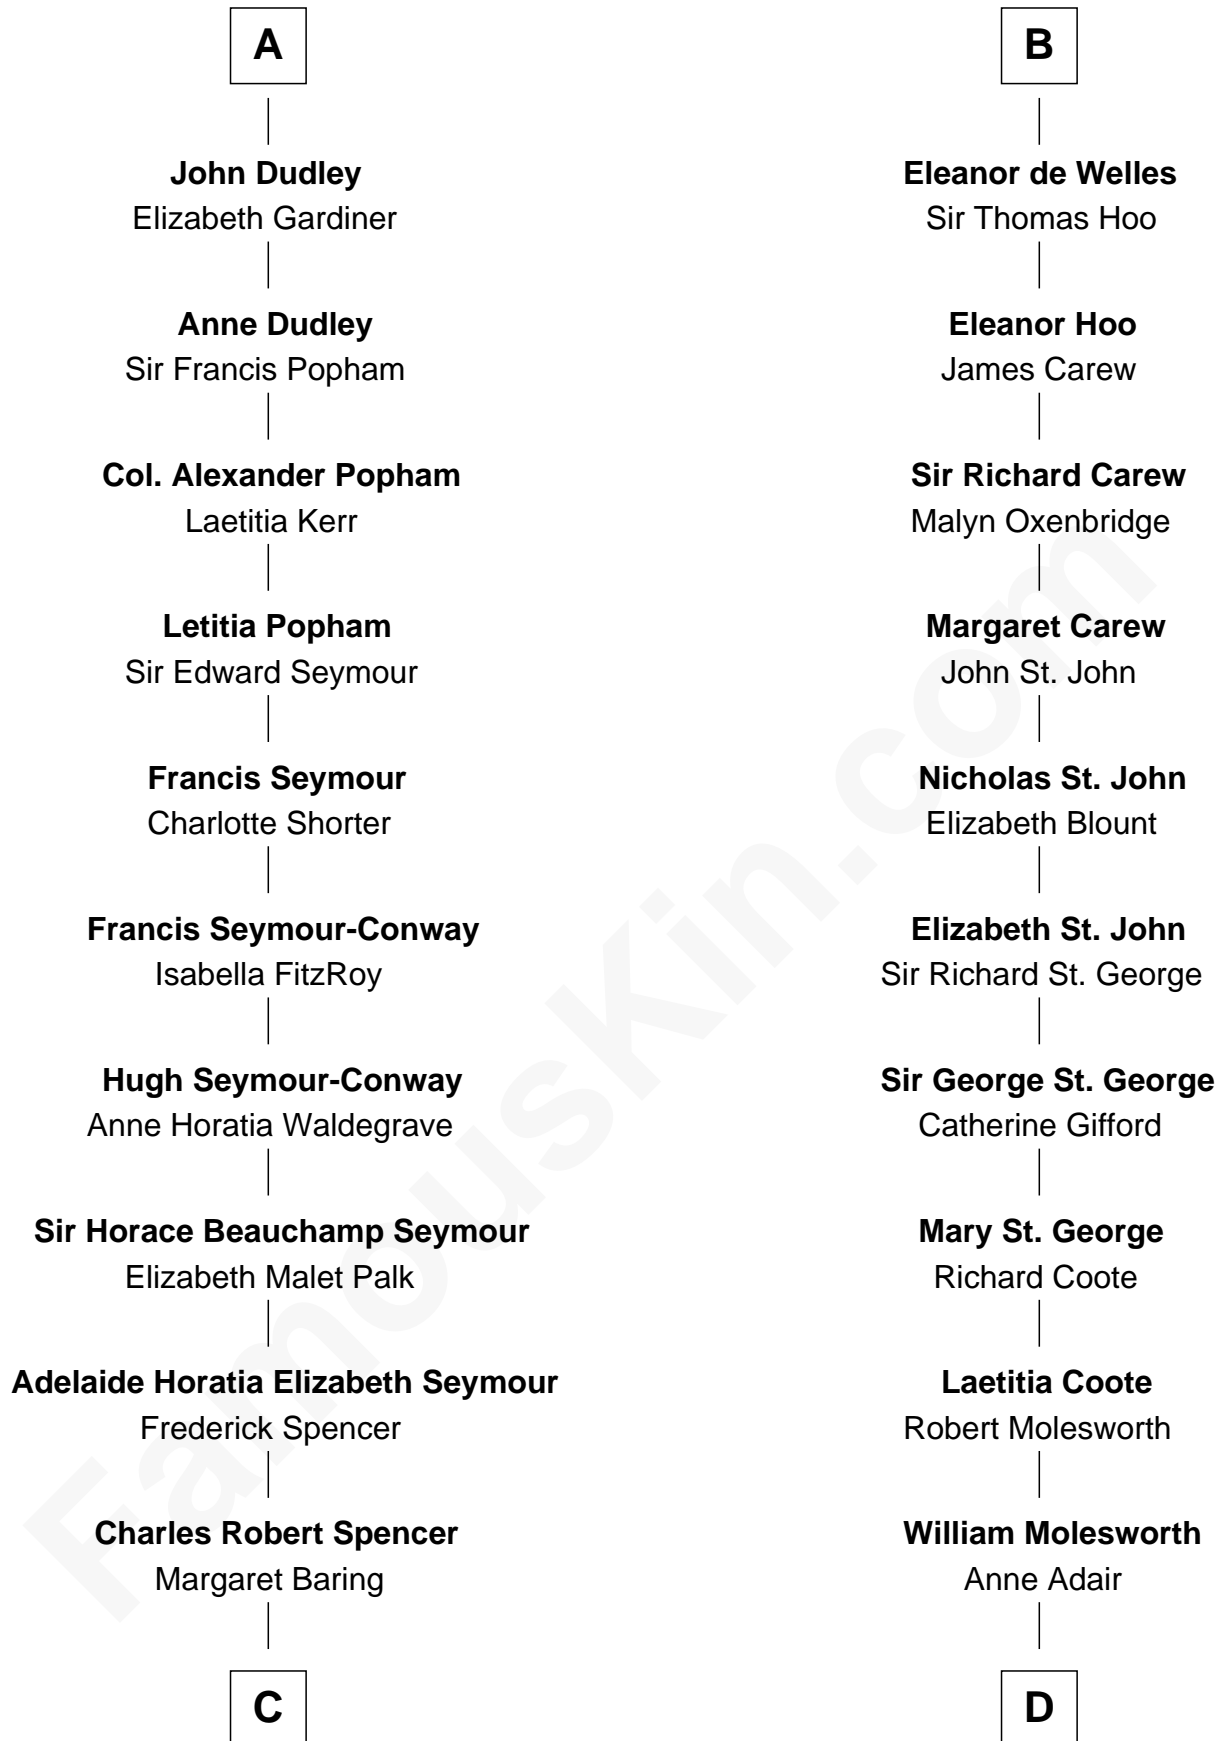

# FamousKin.com Relationship Chart of

**Prince Harry**  
*Duke of Sussex*

20th cousin 1 time removed of

**Olivia De Havilland**  
*Movie Actress*

**Sir William de Cantilupe**  
Eve de Braiose

**C**

**Albert Edward John Spencer**

Cynthia Elinor Beatrix Hamilton

**Edward John Spencer**

Frances Ruth Burke Roche

**Princess Diana Frances Spencer**

Charles III, King of the United Kingdom

**Prince Harry**

*Duke of Sussex*

**D**

**Richard Molesworth**

Catherine Cobb

**John Molesworth**

Louise Tomkyns

**Margaret Letitia Molesworth**

Charles Richard De Havilland

**Walter Augustus De Havilland**

Lillian Augusta Ruse