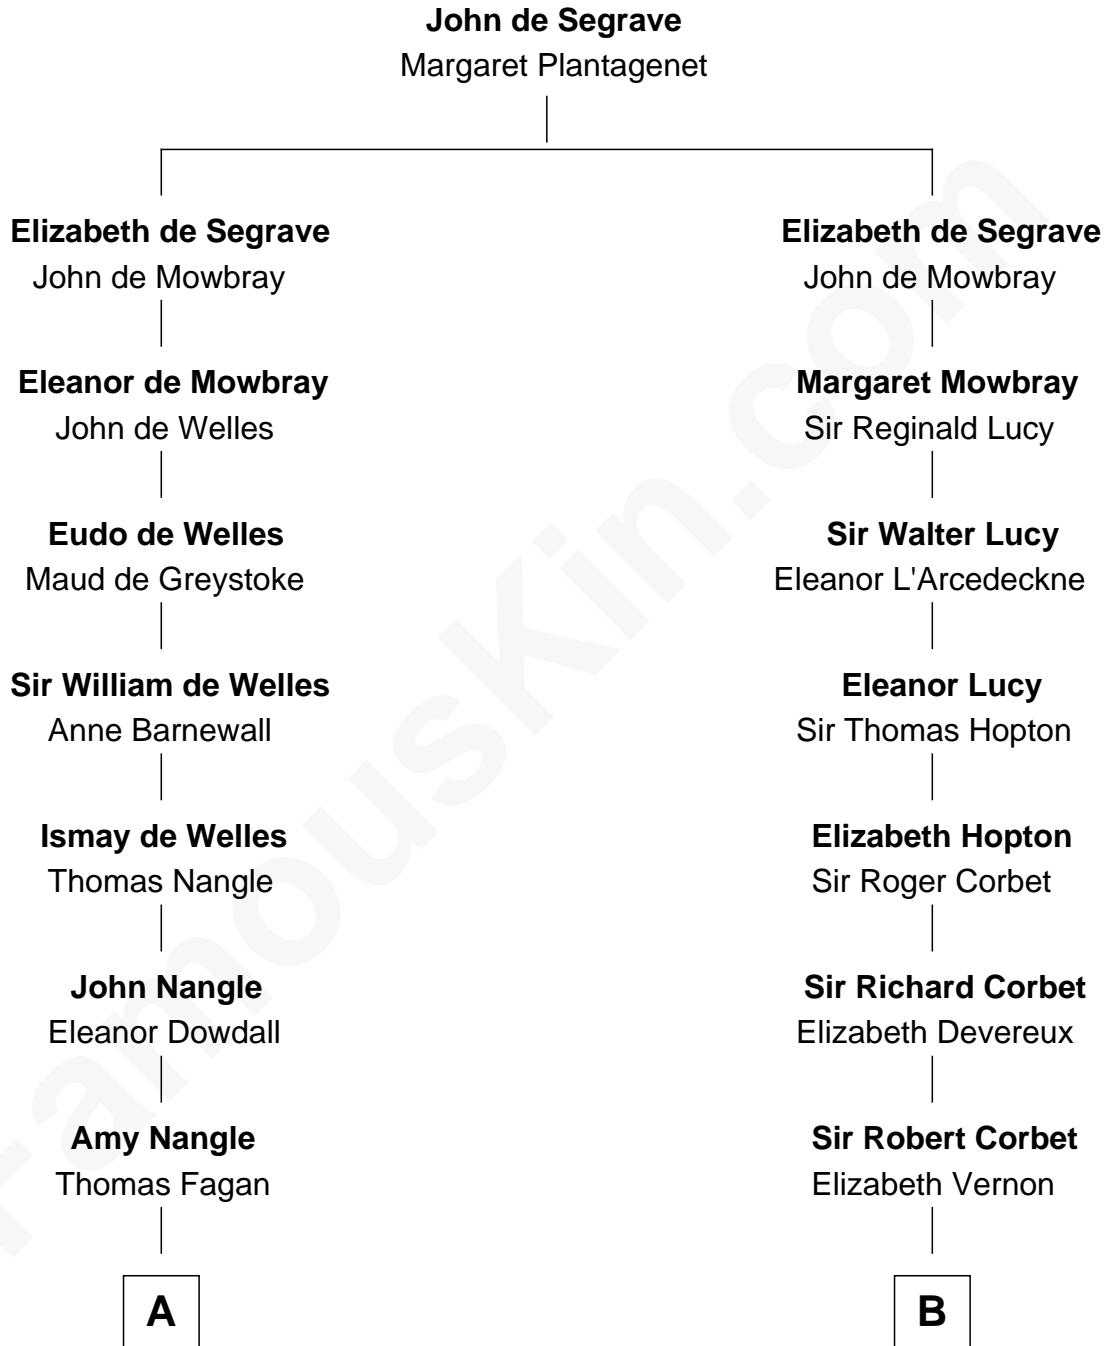

FamousKin.com Relationship Chart of

Prince Harry
Duke of Sussex

18th cousin 2 times removed of

Olivia De Havilland
Movie Actress

C

Elizabeth Bowes-Lyon

George VI, King of the United Kingdom

Elizabeth II, Queen of the United Kingdom

Prince Philip of Edinburgh

Charles III, King of the United Kingdom

Princess Diana Frances Spencer

Prince Harry

Duke of Sussex

D

Walter Augustus De Havilland

Lillian Augusta Ruse