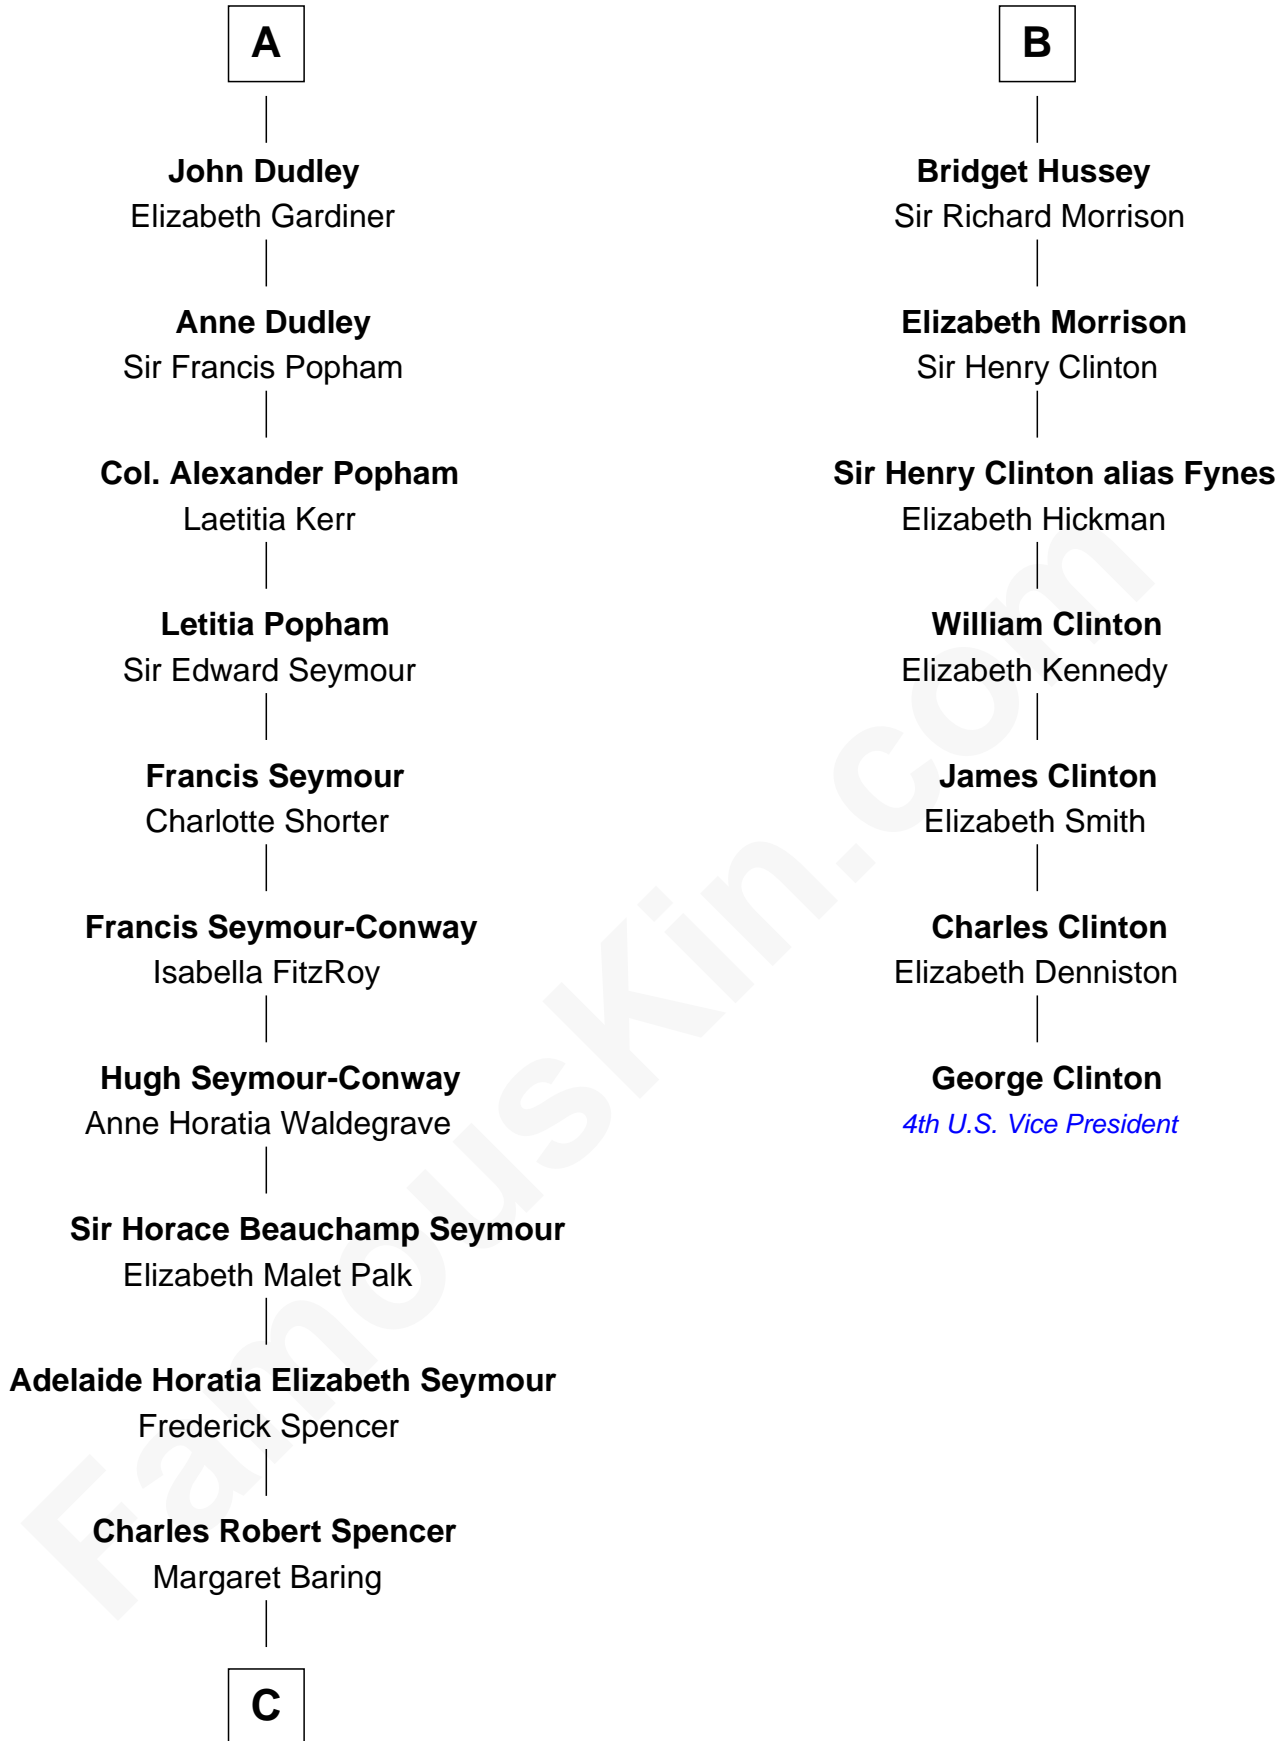

FamousKin.com Relationship Chart of

Prince Harry

Duke of Sussex

13th cousin 7 times removed of

George Clinton

4th U.S. Vice President

William de Burgh
Maude of Lancaster

C

—
Albert Edward John Spencer

Cynthia Elinor Beatrix Hamilton

—
Edward John Spencer

Frances Ruth Burke Roche

—
Princess Diana Frances Spencer

Charles III, King of the United Kingdom

—
Prince Harry

Duke of Sussex