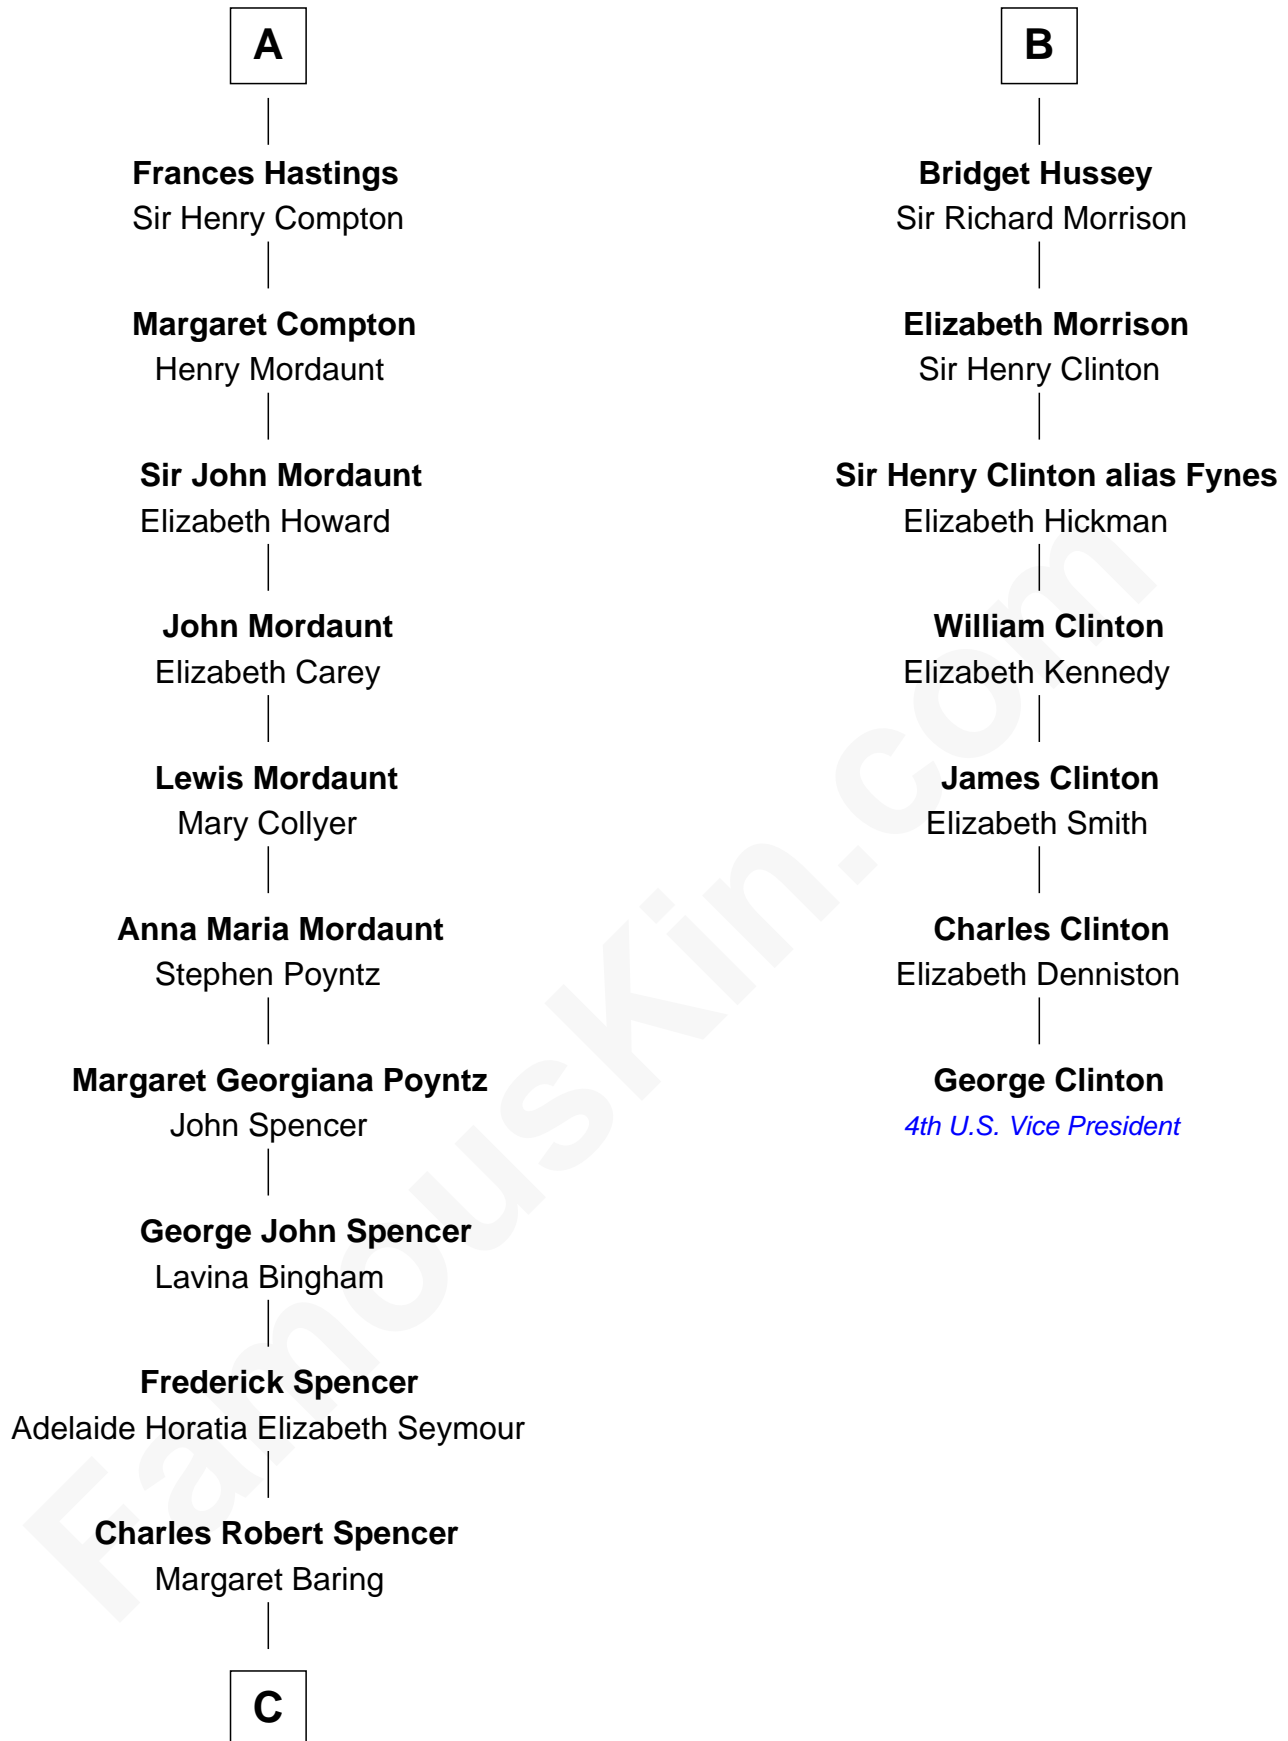

FamousKin.com Relationship Chart of

Prince Harry
Duke of Sussex

13th cousin 7 times removed of

George Clinton
4th U.S. Vice President

William III of Hainault
Jeanne of Valois

Philippa of Hainault
Edward III, King of England

John of Gaunt
Katherine Roet

Joan Beaufort
Sir Ralph Neville

Sir Edward Neville
Elizabeth de Beauchamp

Sir George Neville
Margaret Fenne

Jane Neville
Sir Henry Pole

Katherine Pole
Sir Francis Hastings

A

Philippa of Hainault
Edward III, King of England

John of Gaunt
Blanche of Lancaster

Elizabeth of Lancaster
John de Holand

Constance de Holand
Sir John Grey

Sir Edmund Grey
Katherine Percy

George Grey
Catherine Herbert

Anne Grey
Sir John Hussey

B

C

Albert Edward John Spencer

Cynthia Elinor Beatrix Hamilton

Edward John Spencer

Frances Ruth Burke Roche

Princess Diana Frances Spencer

Charles III, King of the United Kingdom

Prince Harry

Duke of Sussex