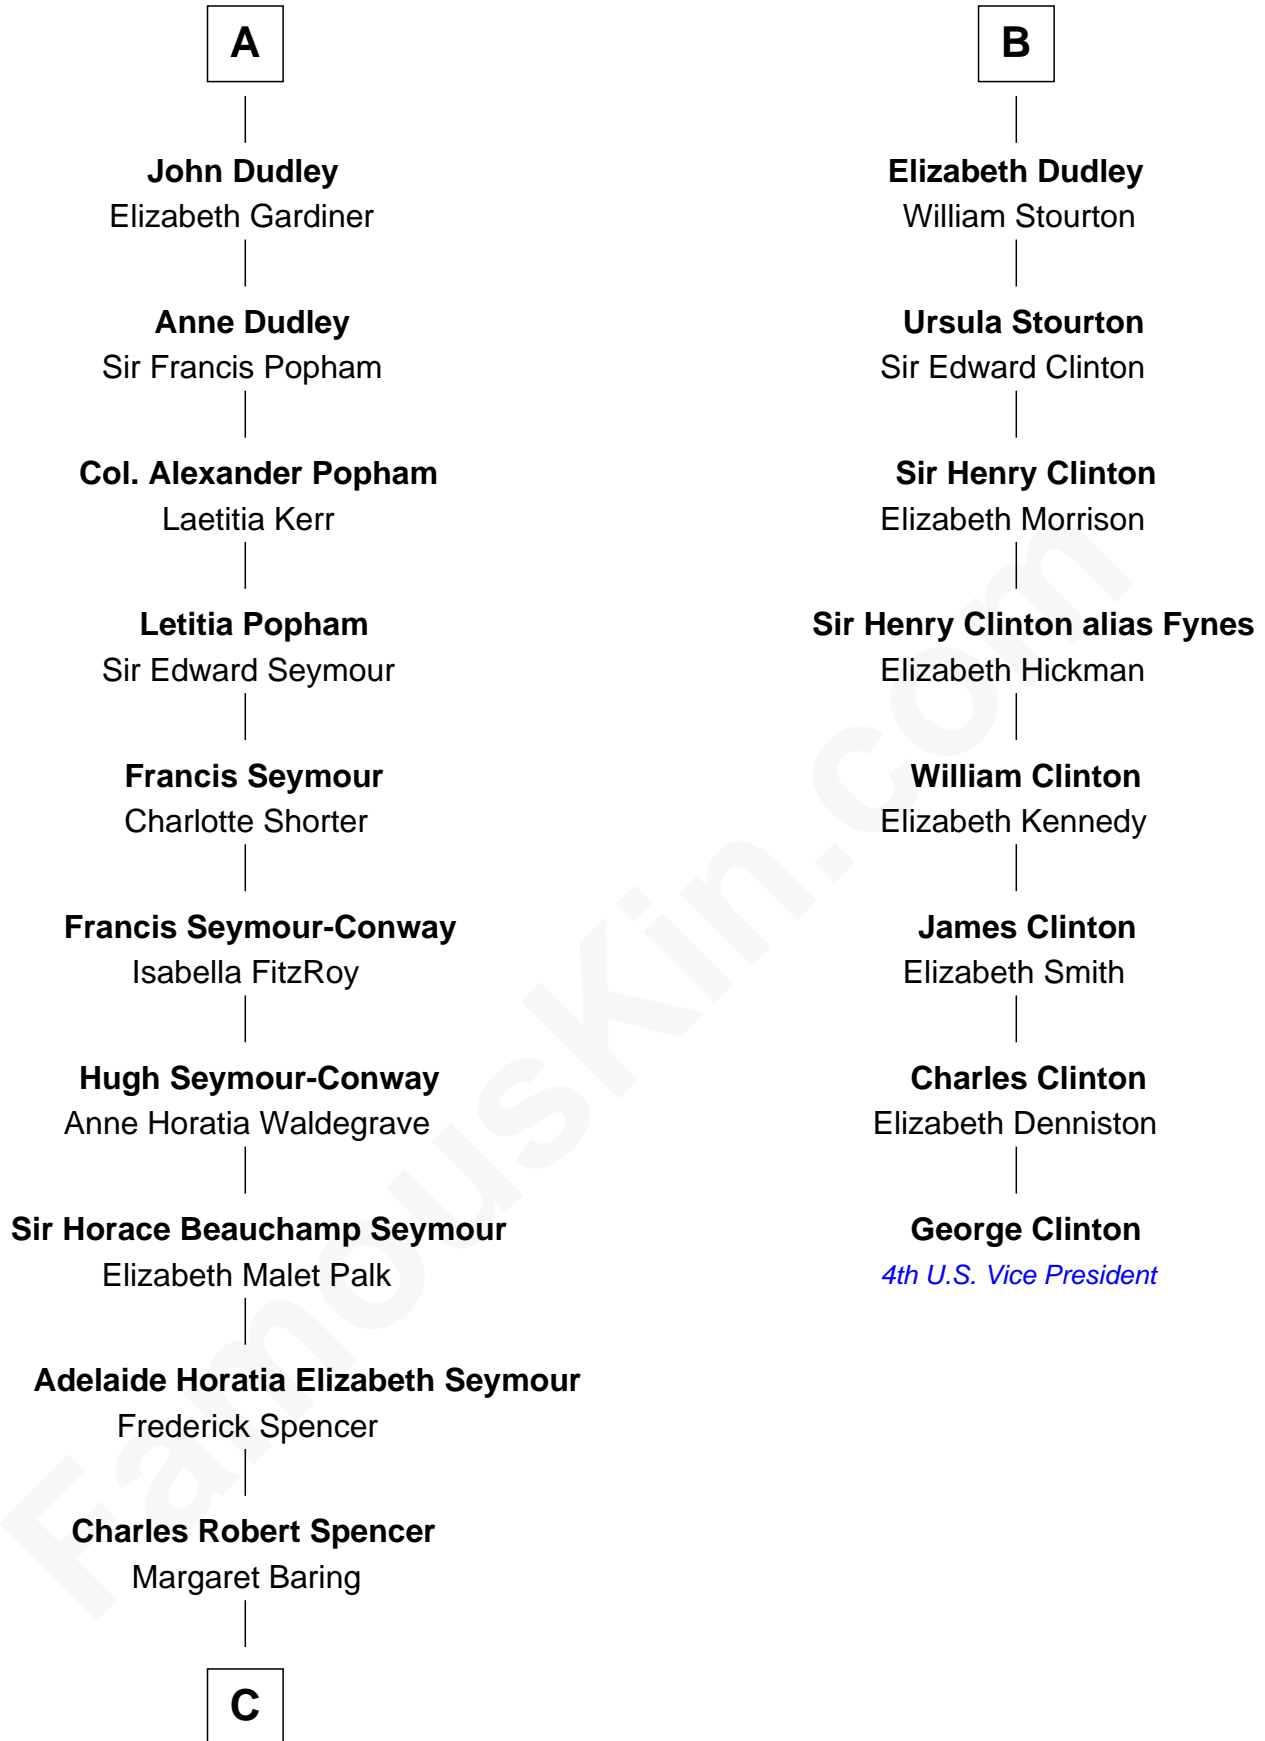

FamousKin.com Relationship Chart of

Prince Harry

Duke of Sussex

14th cousin 6 times removed of

George Clinton

4th U.S. Vice President

Sir Maurice de Berkeley

Isabel de Dover

Sir John Sutton

Sir John Sutton Dudley

Elizabeth Bramshot

Edmund Dudley

Elizabeth Grey

B

C

—
Albert Edward John Spencer