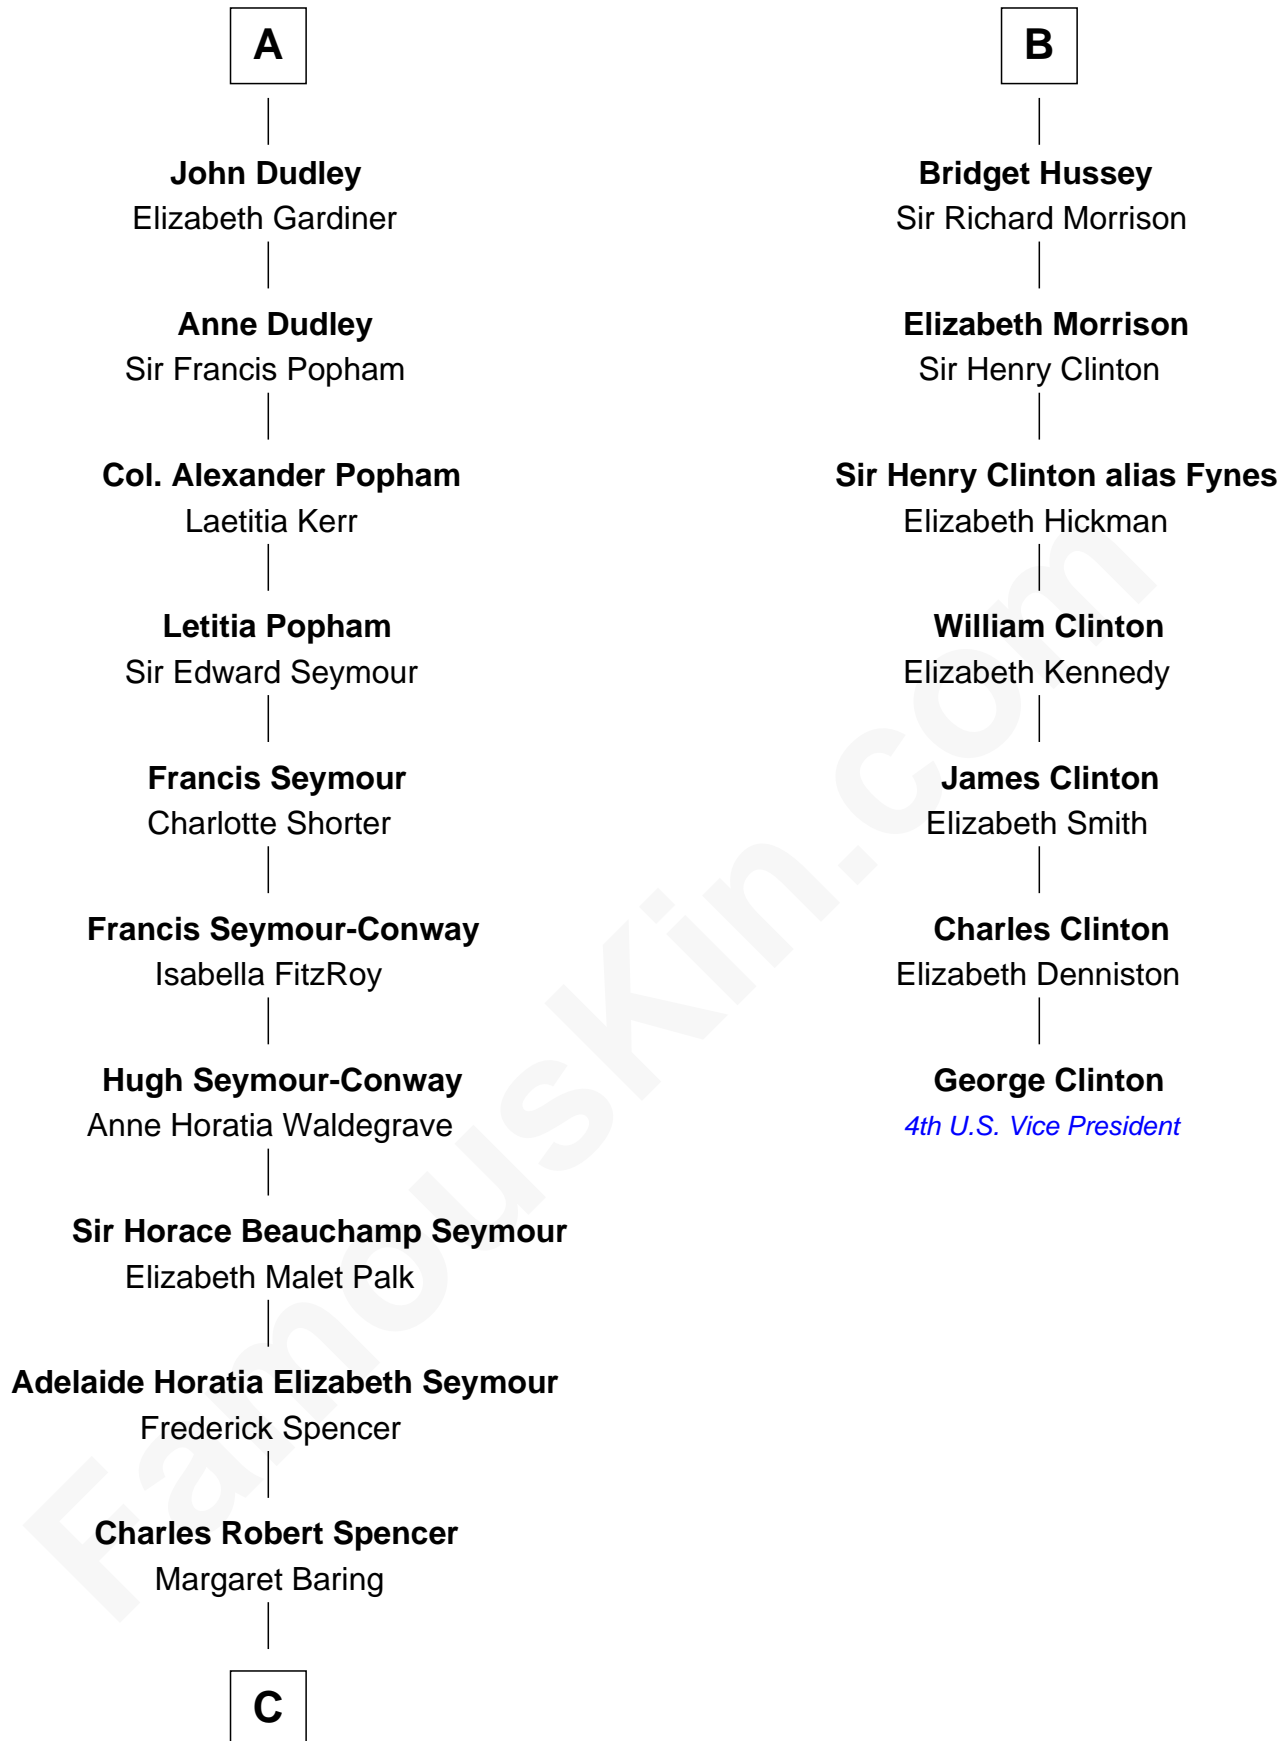

# FamousKin.com Relationship Chart of

**Prince Harry**  
*Duke of Sussex*

13th cousin 7 times removed of

**George Clinton**  
*4th U.S. Vice President*

**C**

**Albert Edward John Spencer**

Cynthia Elinor Beatrix Hamilton

**Edward John Spencer**

Frances Ruth Burke Roche

**Princess Diana Frances Spencer**

Charles III, King of the United Kingdom

**Prince Harry**

*Duke of Sussex*

FamousKin.com