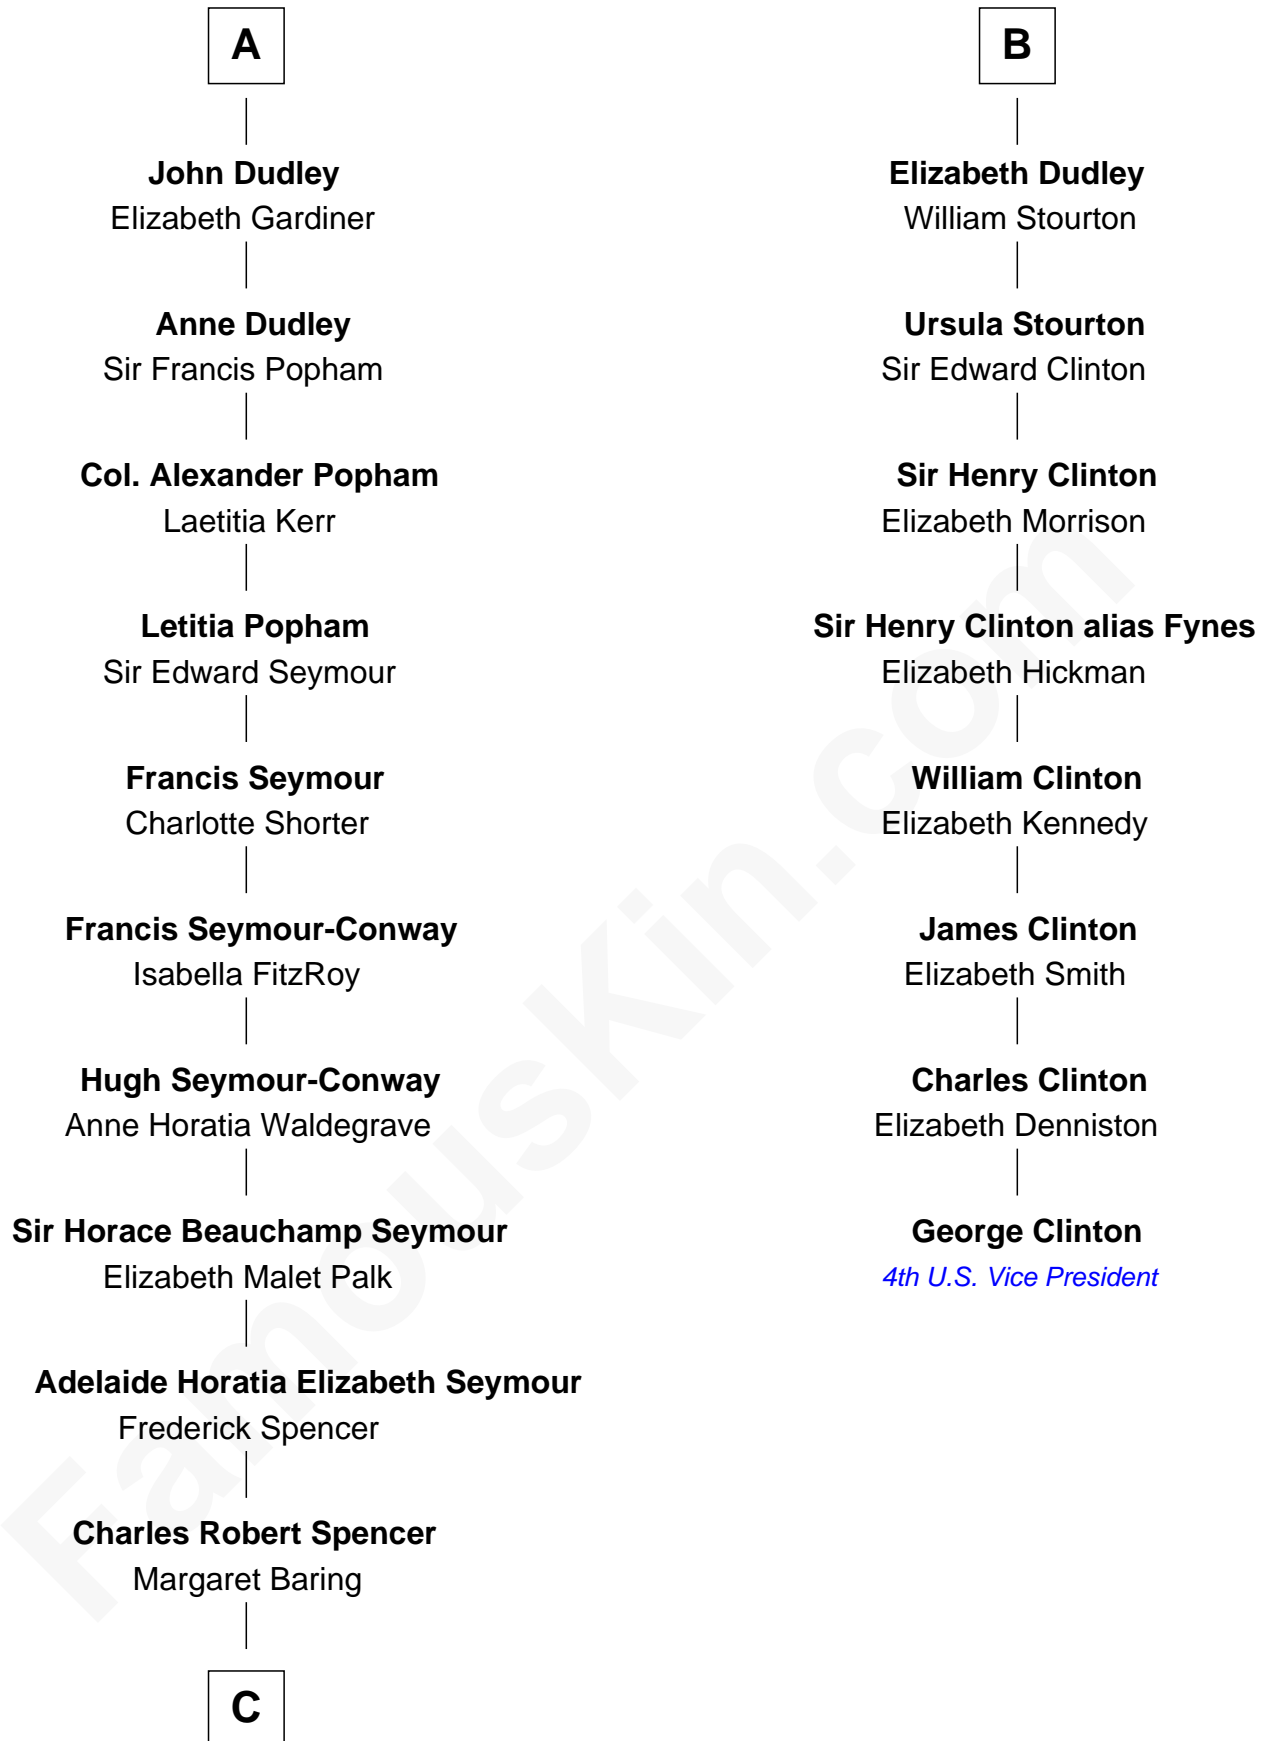

# FamousKin.com Relationship Chart of

**Prince Harry**  
*Duke of Sussex*

14th cousin 6 times removed of

**George Clinton**  
*4th U.S. Vice President*

**Sir John de Cherleton**

**C**

—  
**Albert Edward John Spencer**

Cynthia Elinor Beatrix Hamilton

—  
**Edward John Spencer**

Frances Ruth Burke Roche

—  
**Princess Diana Frances Spencer**

Charles III, King of the United Kingdom

—  
**Prince Harry**

*Duke of Sussex*

FamousKin.com