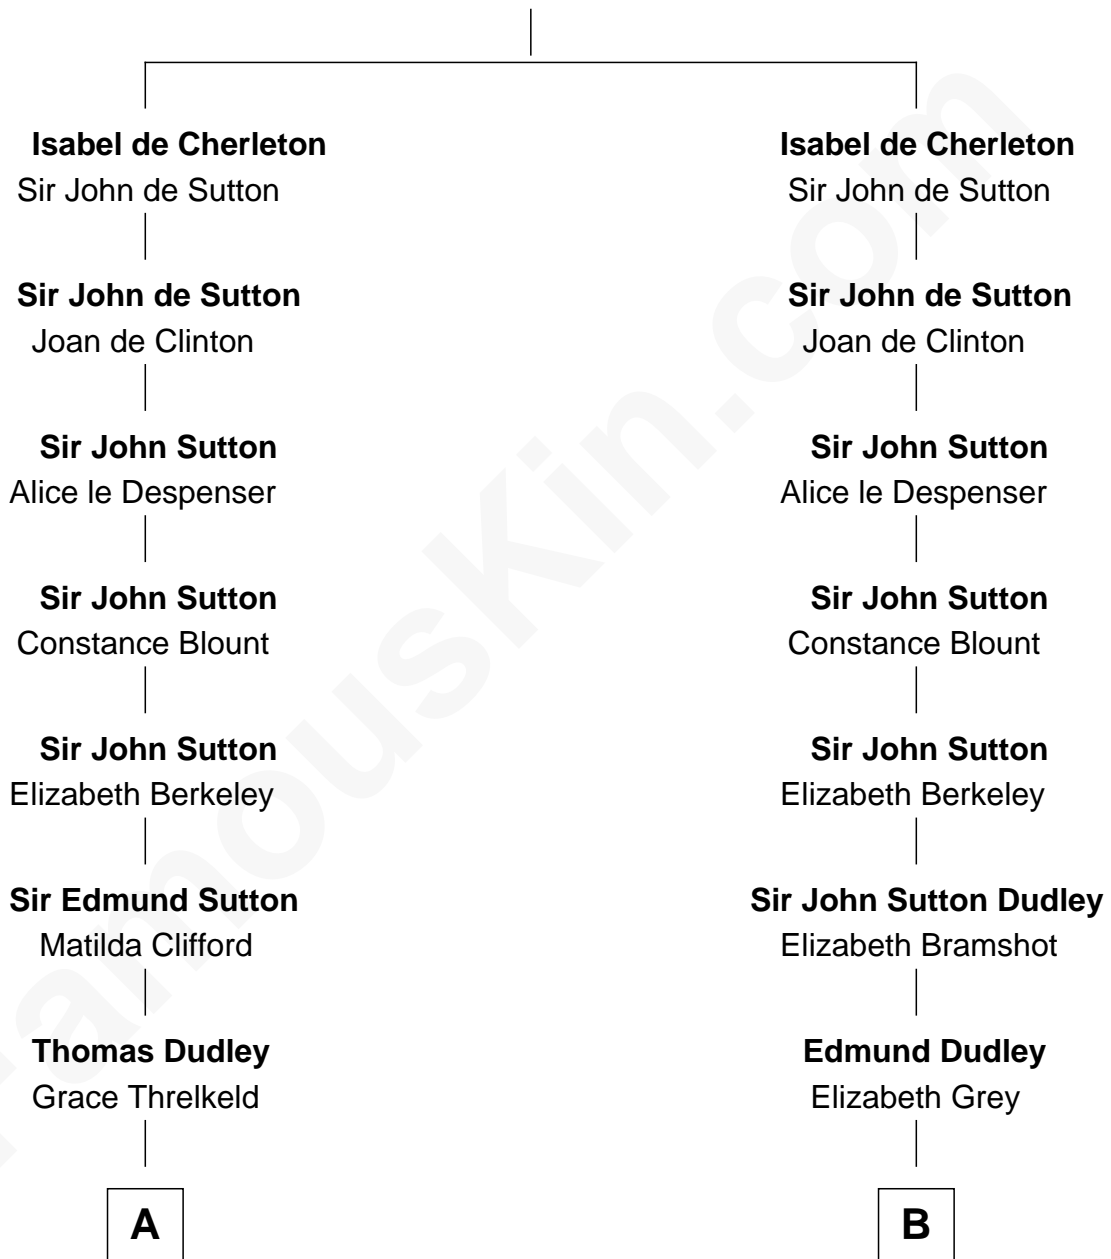

# FamousKin.com Relationship Chart of

**Prince Harry**  
*Duke of Sussex*

14th cousin 6 times removed of

**George Clinton**  
*4th U.S. Vice President*

**Sir John de Cherleton**

**C**

—  
**Albert Edward John Spencer**

Cynthia Elinor Beatrix Hamilton

—  
**Edward John Spencer**

Frances Ruth Burke Roche

—  
**Princess Diana Frances Spencer**

Charles III, King of the United Kingdom

—  
**Prince Harry**

*Duke of Sussex*

FamousKin.com