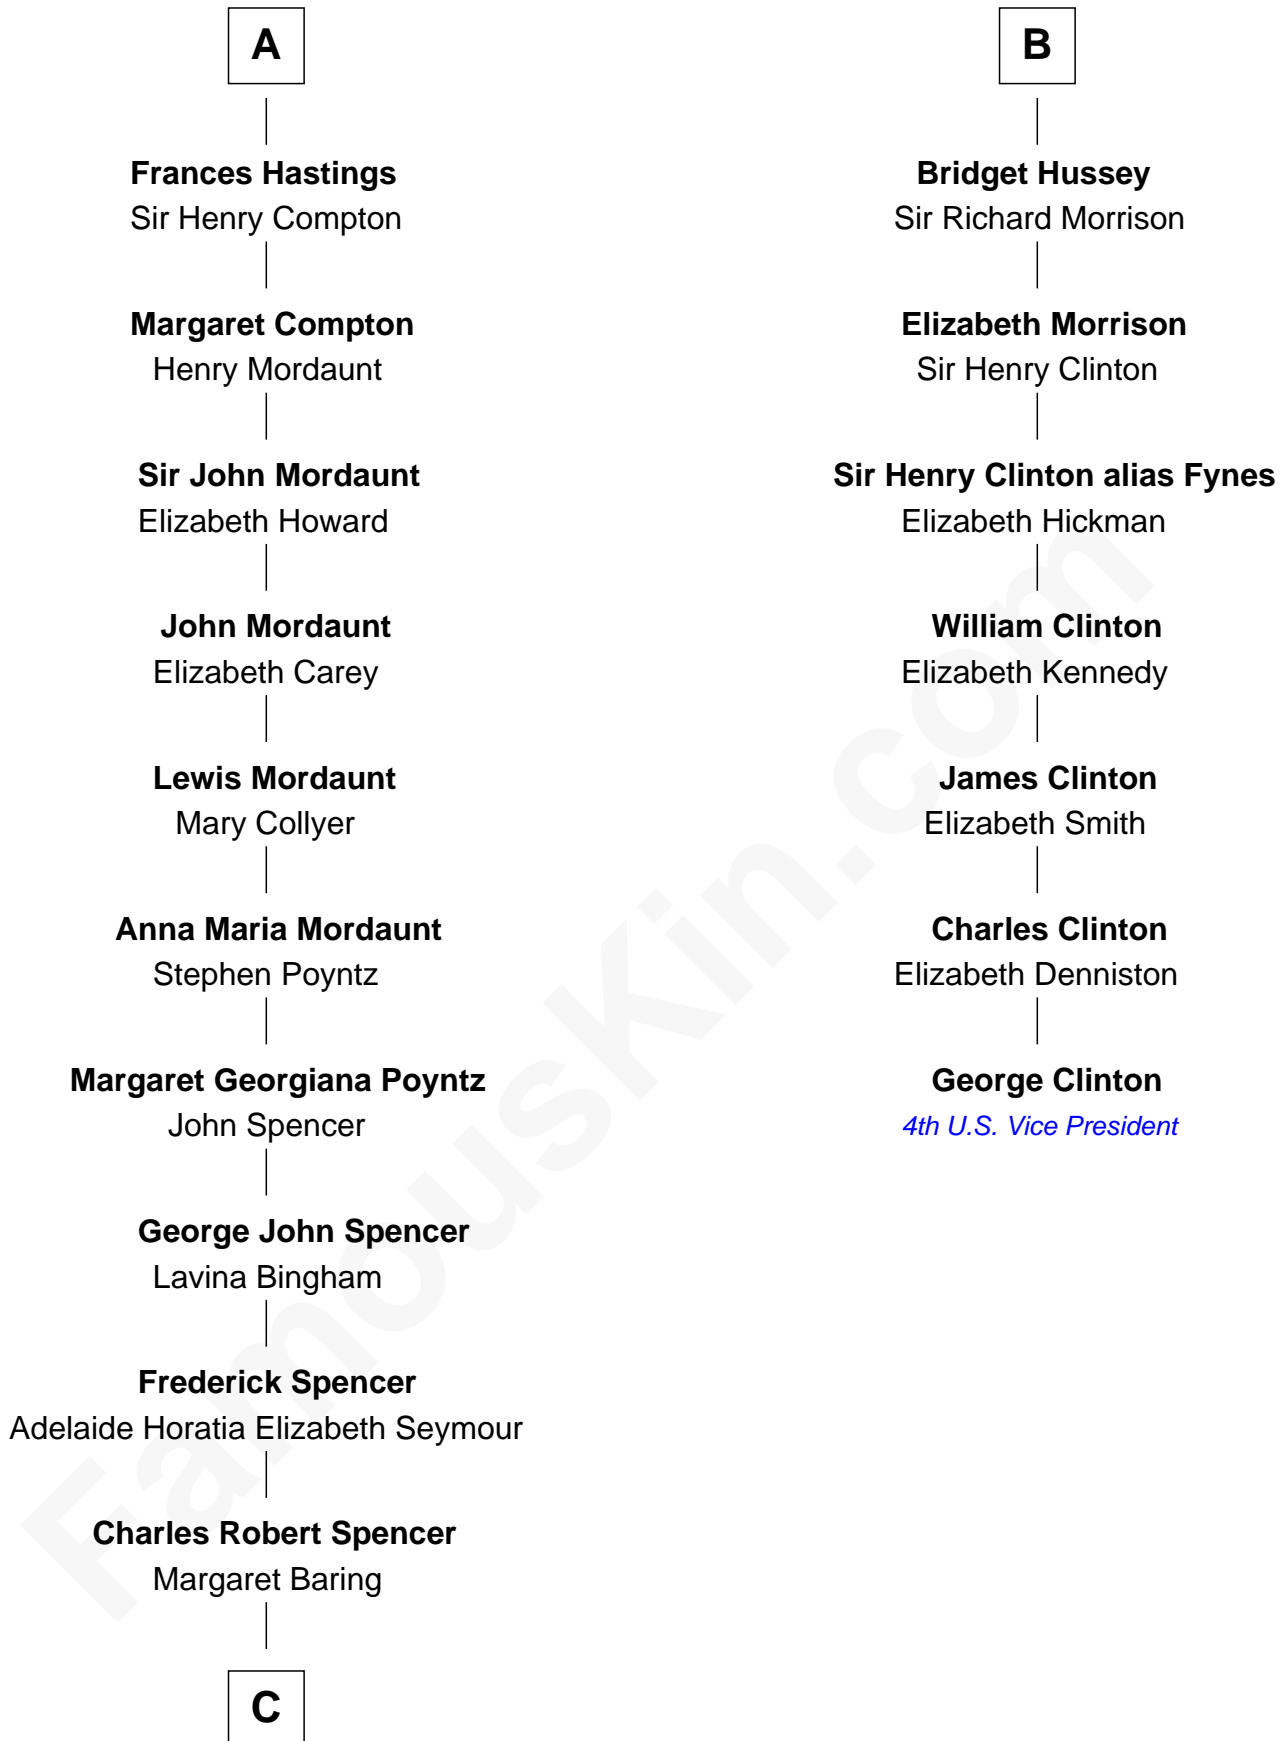

FamousKin.com Relationship Chart of

Prince Harry
Duke of Sussex

13th cousin 7 times removed of

George Clinton
4th U.S. Vice President

Sir Henry de Percy
Eleanor de Arundel

C

—
Albert Edward John Spencer

Cynthia Elinor Beatrix Hamilton

—
Edward John Spencer

Frances Ruth Burke Roche

—
Princess Diana Frances Spencer

Charles III, King of the United Kingdom

—
Prince Harry

Duke of Sussex

FamousKin.com