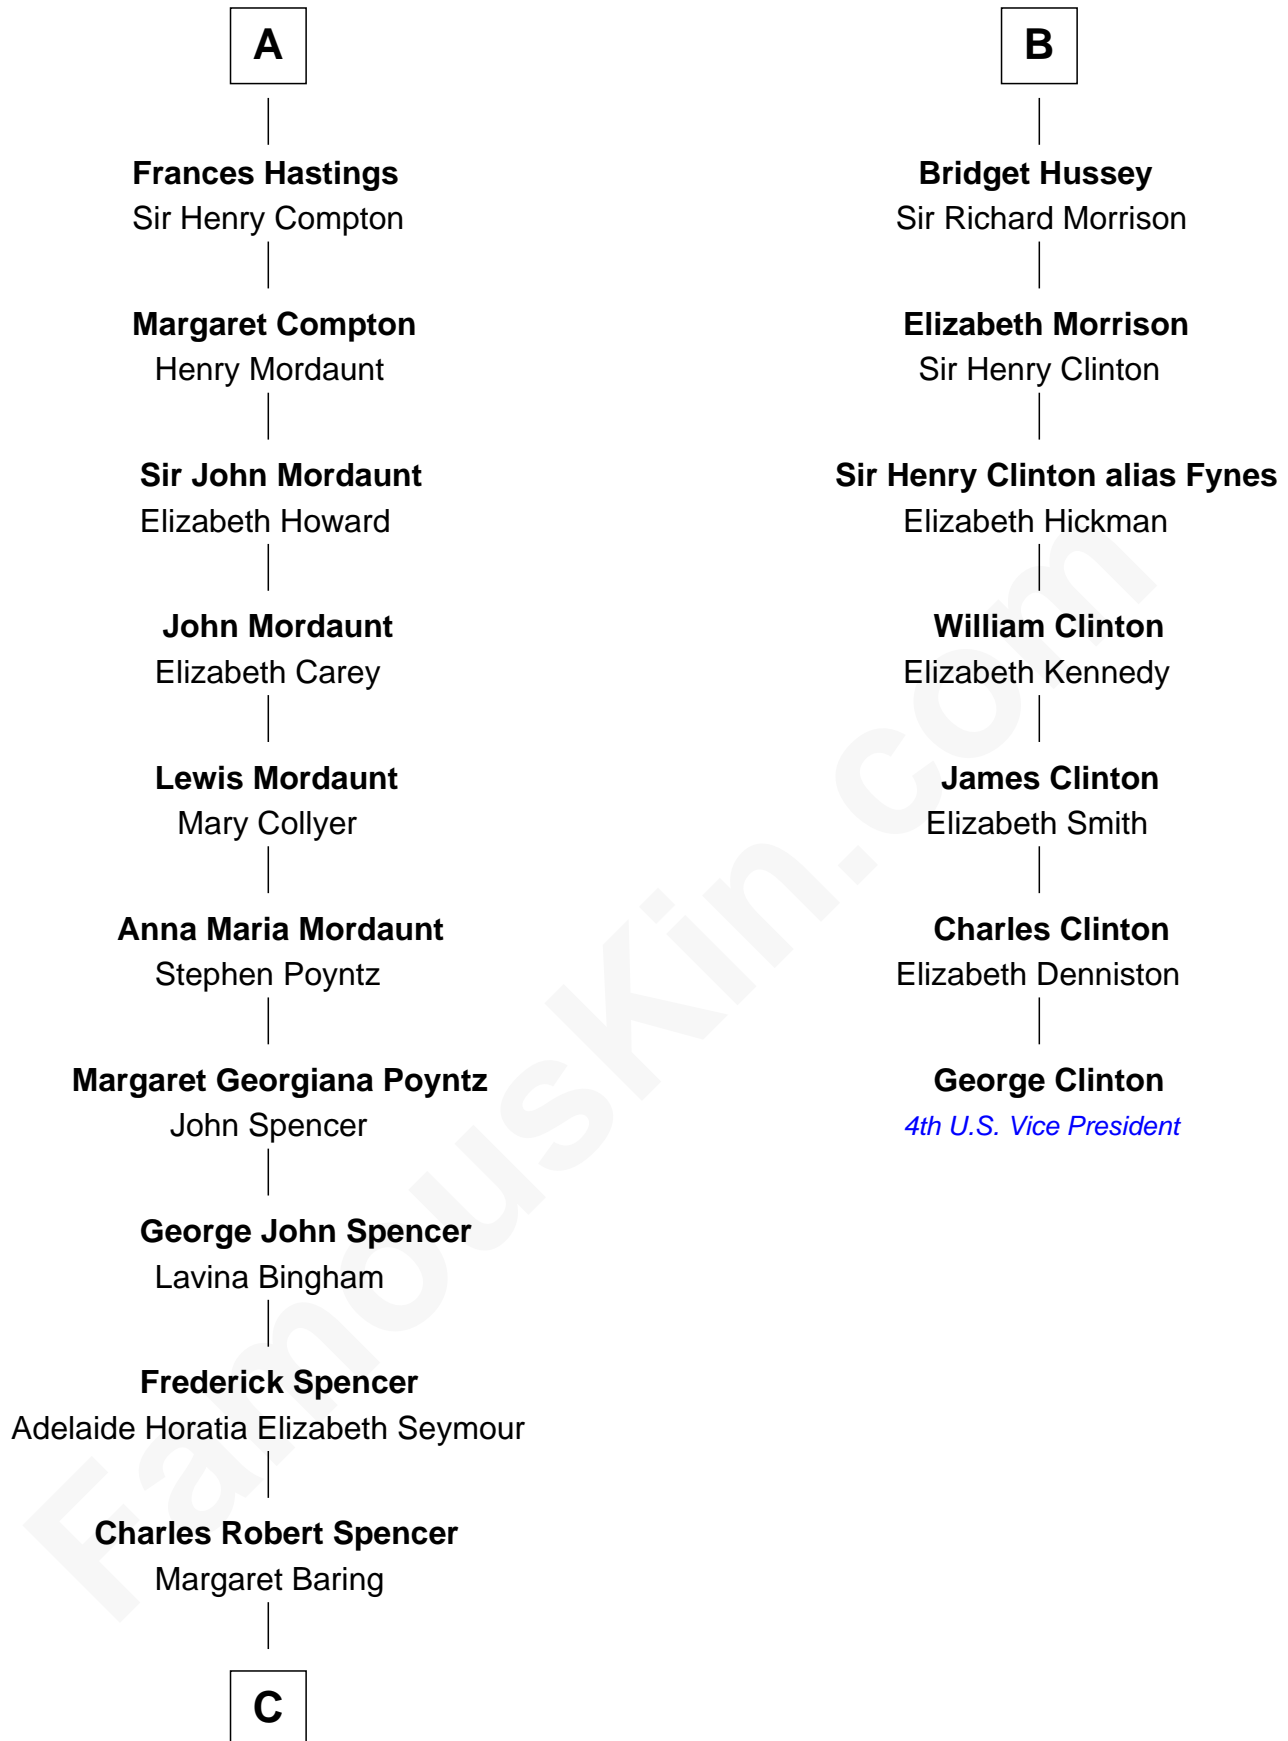

# FamousKin.com Relationship Chart of

**Prince Harry**  
*Duke of Sussex*

13th cousin 7 times removed of

**George Clinton**  
*4th U.S. Vice President*

**C**

**Albert Edward John Spencer**

Cynthia Elinor Beatrix Hamilton

**Edward John Spencer**

Frances Ruth Burke Roche

**Princess Diana Frances Spencer**

Charles III, King of the United Kingdom

**Prince Harry**

*Duke of Sussex*

FamousKin.com