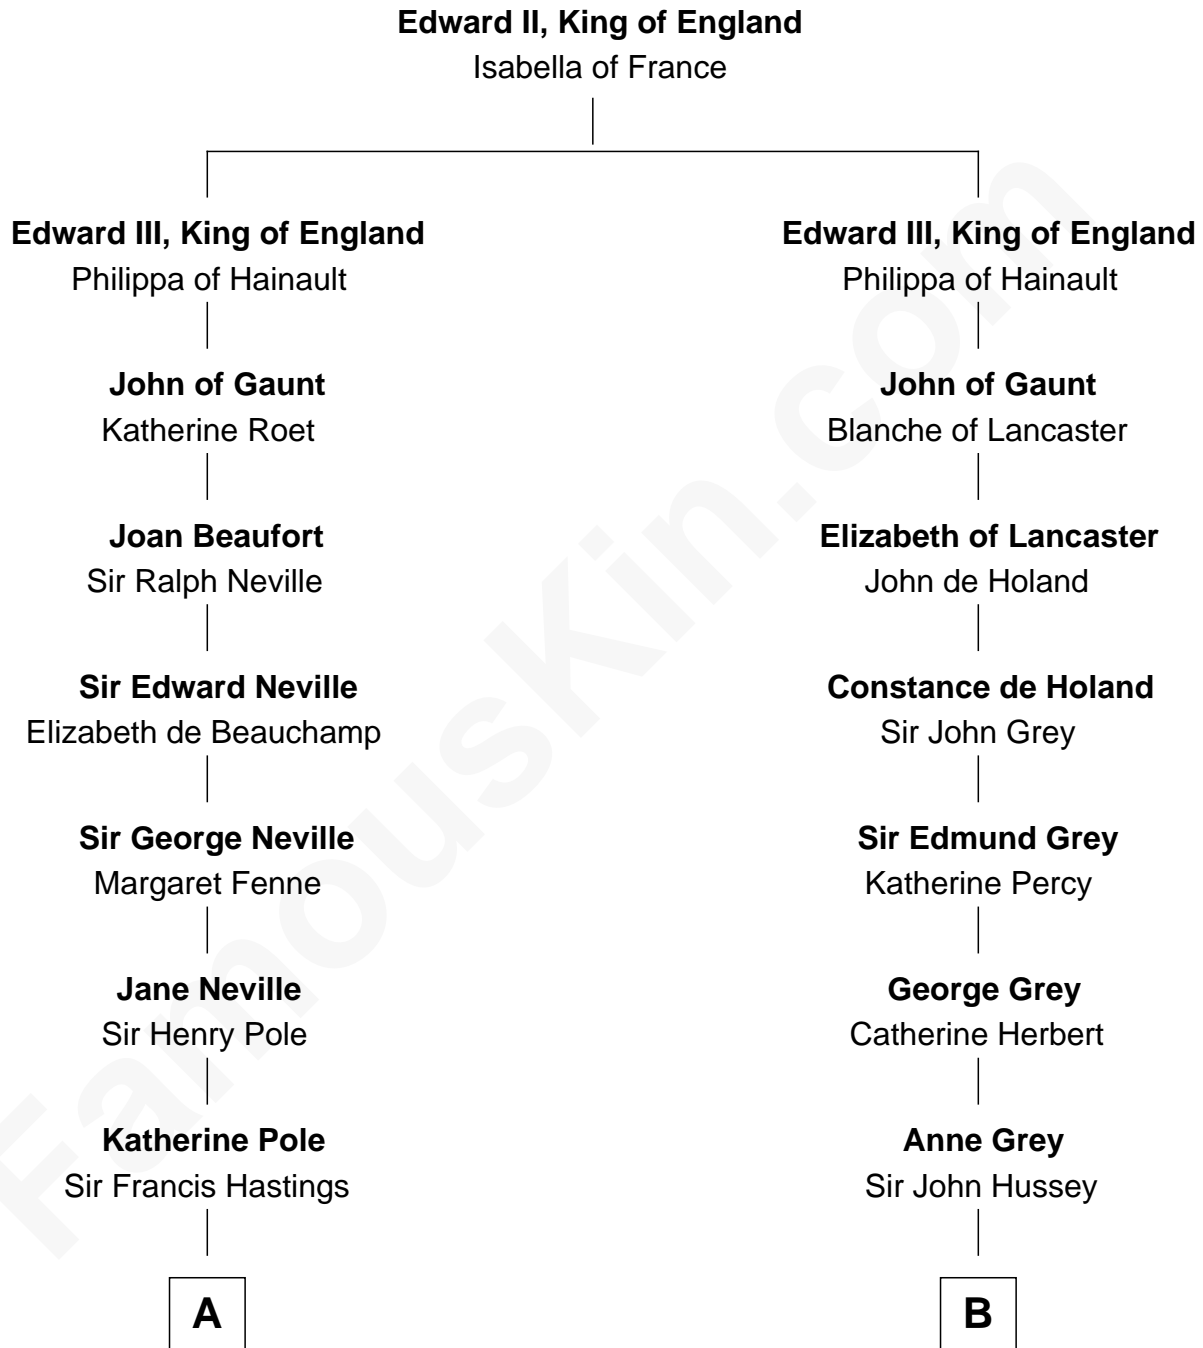

# FamousKin.com Relationship Chart of

**Prince Harry**  
*Duke of Sussex*

13th cousin 7 times removed of

**George Clinton**  
*4th U.S. Vice President*

**C**

**Albert Edward John Spencer**

Cynthia Elinor Beatrix Hamilton

**Edward John Spencer**

Frances Ruth Burke Roche

**Princess Diana Frances Spencer**

Charles III, King of the United Kingdom

**Prince Harry**

*Duke of Sussex*

FamousKin.com