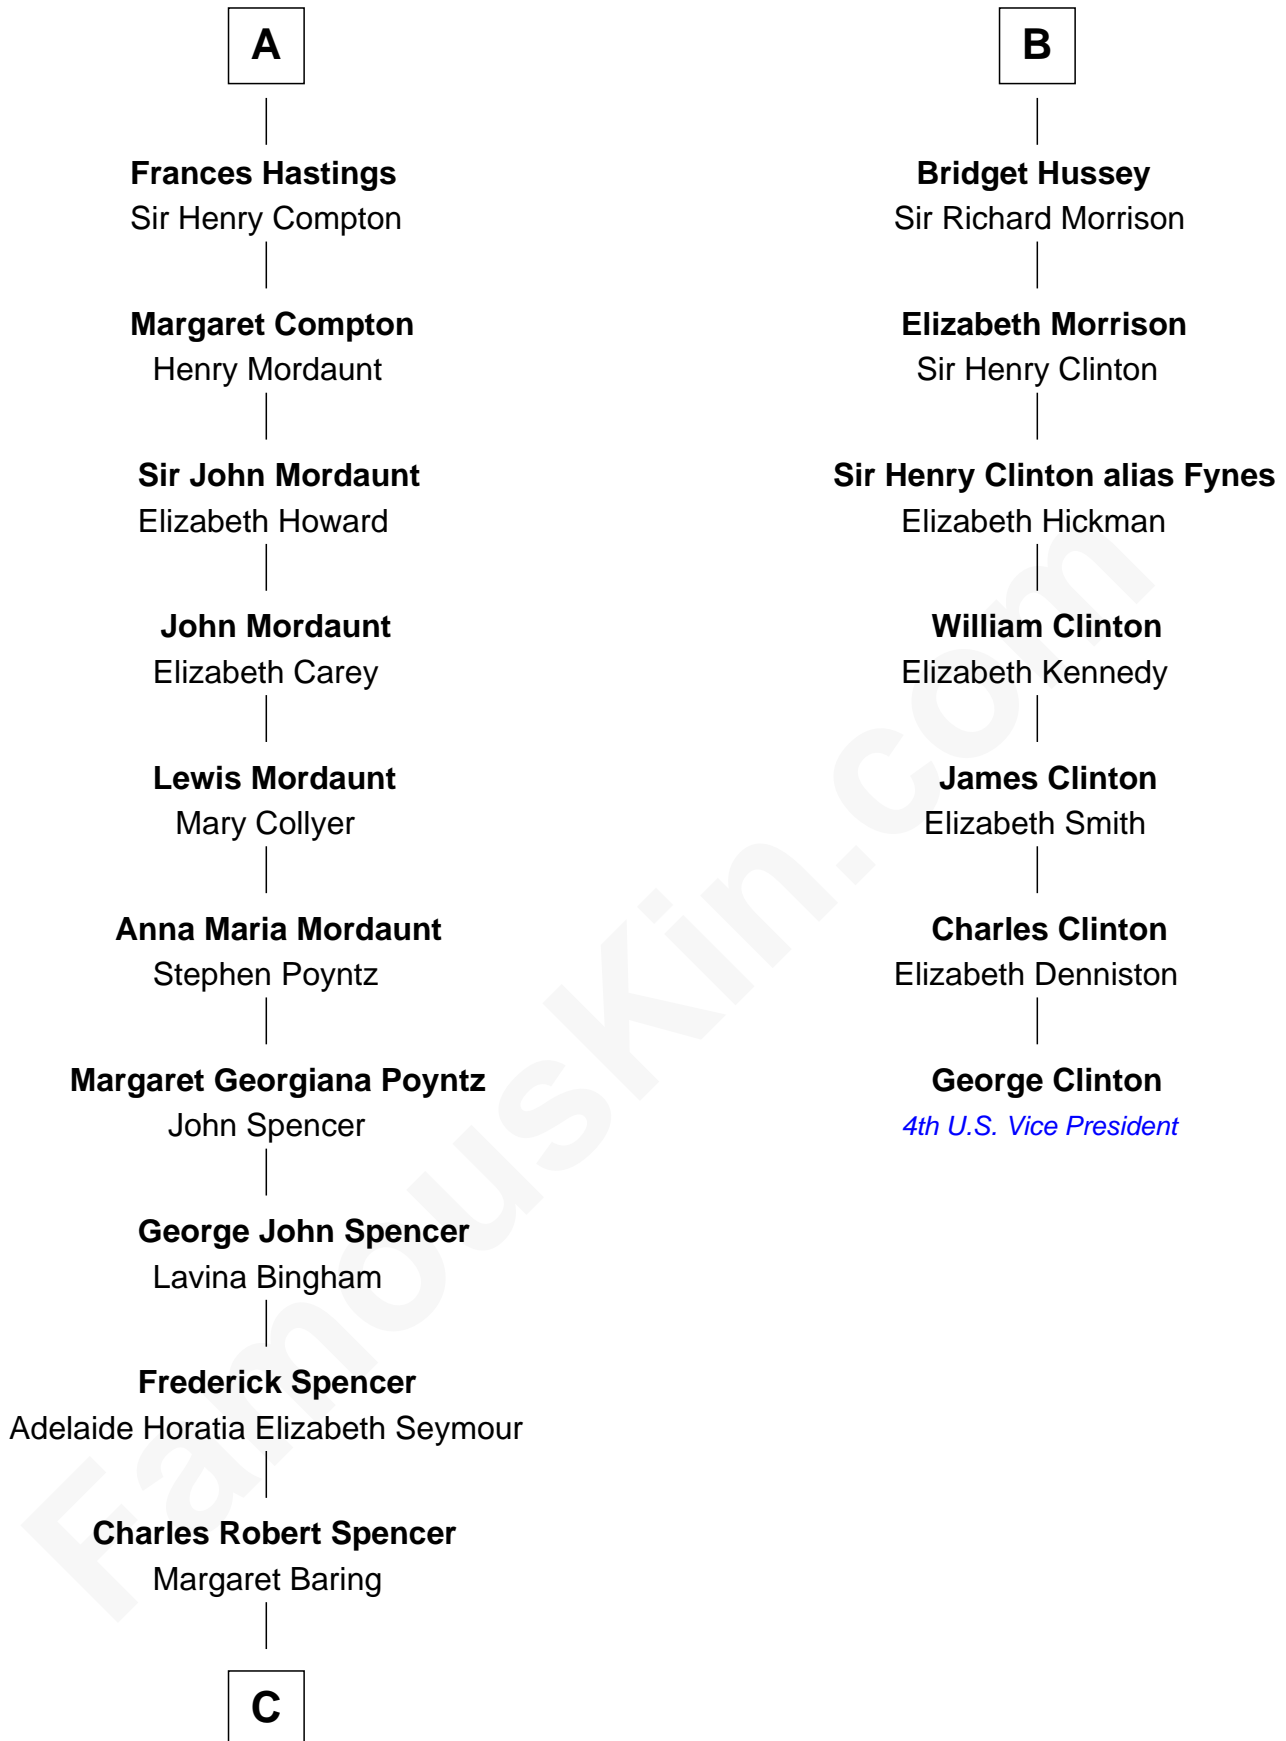

FamousKin.com Relationship Chart of

Prince Harry
Duke of Sussex

13th cousin 7 times removed of

George Clinton
4th U.S. Vice President

Sir Ranulph de Neville
Euphemia de Clavering

C

—
Albert Edward John Spencer

Cynthia Elinor Beatrix Hamilton

—
Edward John Spencer

Frances Ruth Burke Roche

—
Princess Diana Frances Spencer

Charles III, King of the United Kingdom

—
Prince Harry

Duke of Sussex

FamousKin.com