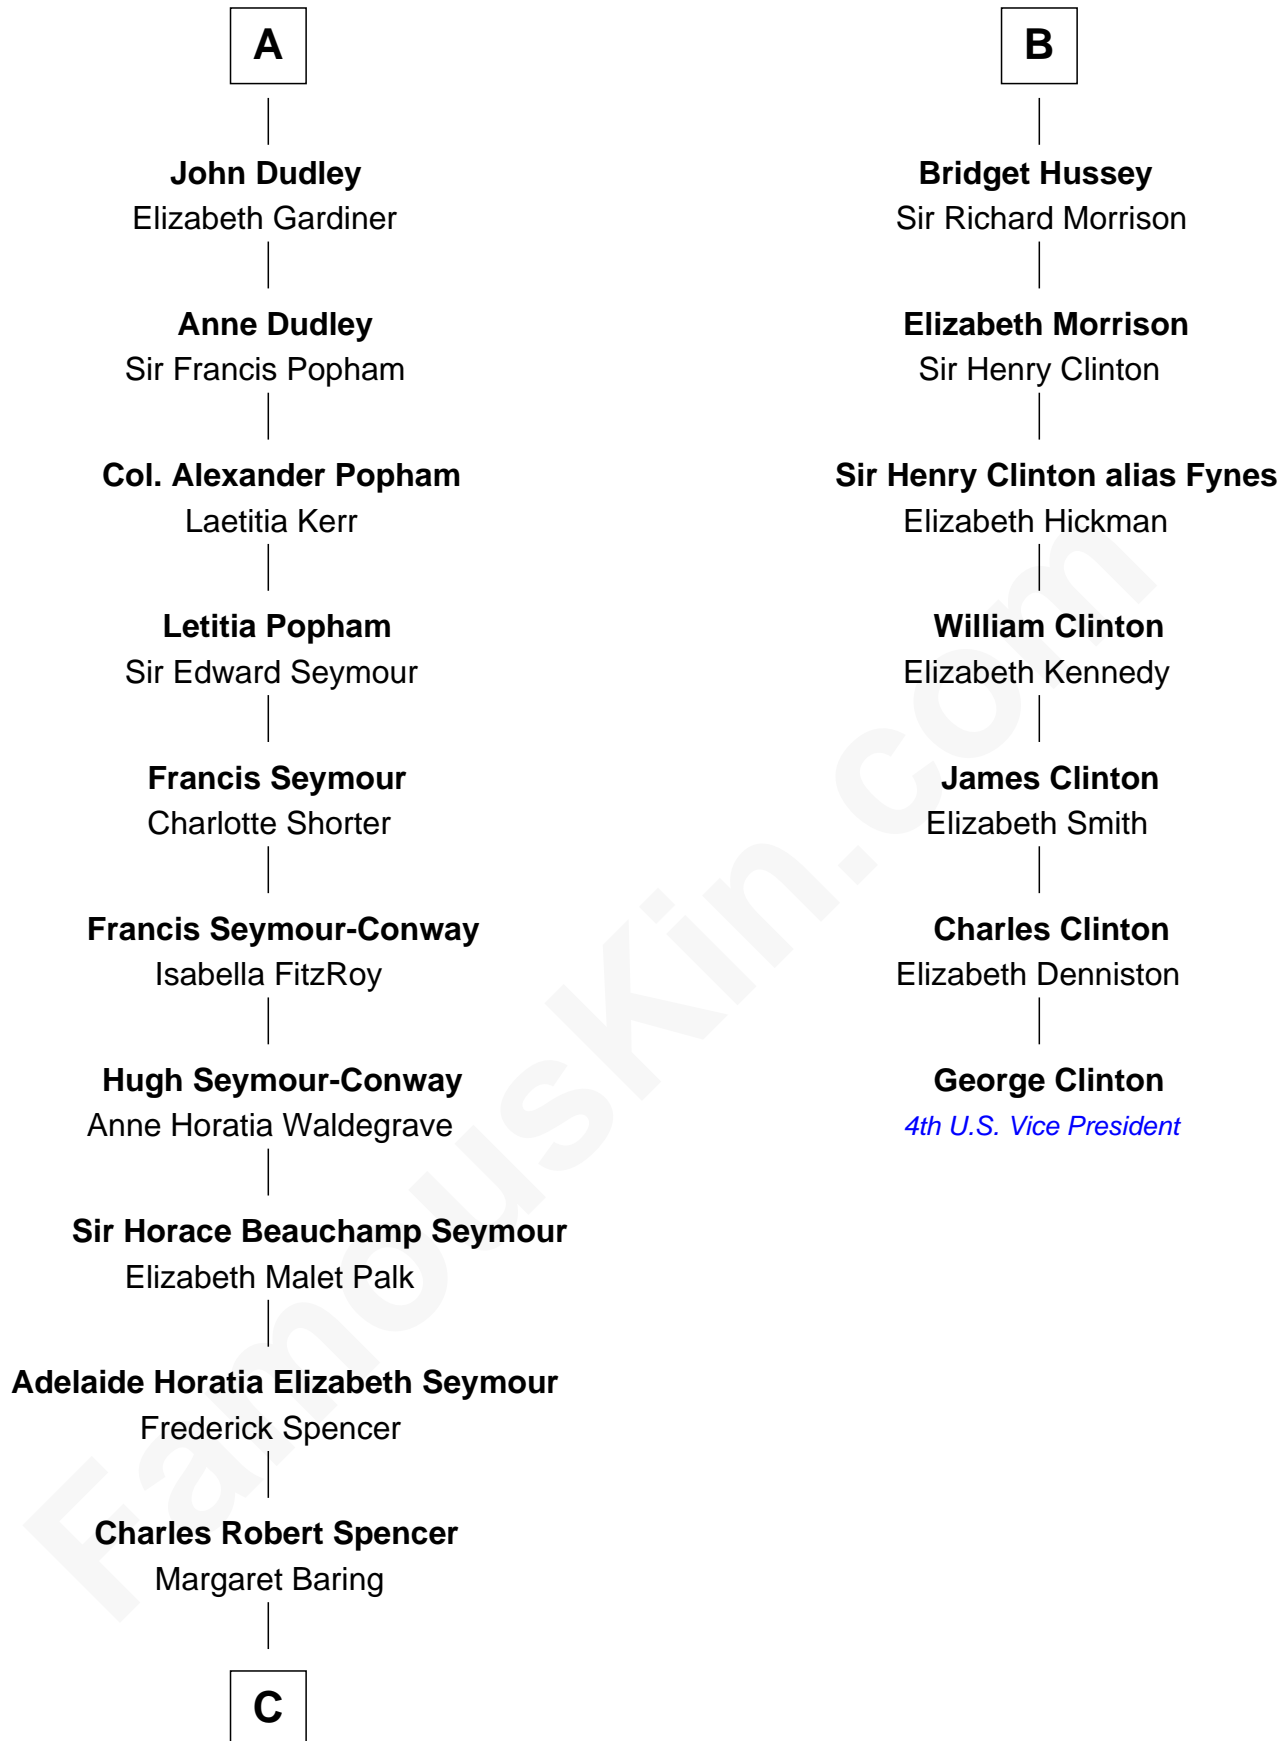

# FamousKin.com Relationship Chart of

**Prince Harry**

*Duke of Sussex*

13th cousin 7 times removed of

**George Clinton**

*4th U.S. Vice President*

**Henry Plantagenet**

Maud de Chaworth

Isabella de Beaumont

**Blanche of Lancaster**

John of Gaunt

**Elizabeth of Lancaster**

John de Holand

**Constance de Holand**

Sir John Grey

**Sir Edmund Grey**

Katherine Percy

**George Grey**

Catherine Herbert

**Anne Grey**

Sir John Hussey

**B**

**C**

—  
**Albert Edward John Spencer**

Cynthia Elinor Beatrix Hamilton

—  
**Edward John Spencer**

Frances Ruth Burke Roche

—  
**Princess Diana Frances Spencer**

Charles III, King of the United Kingdom

—  
**Prince Harry**

*Duke of Sussex*

FamousKin.com