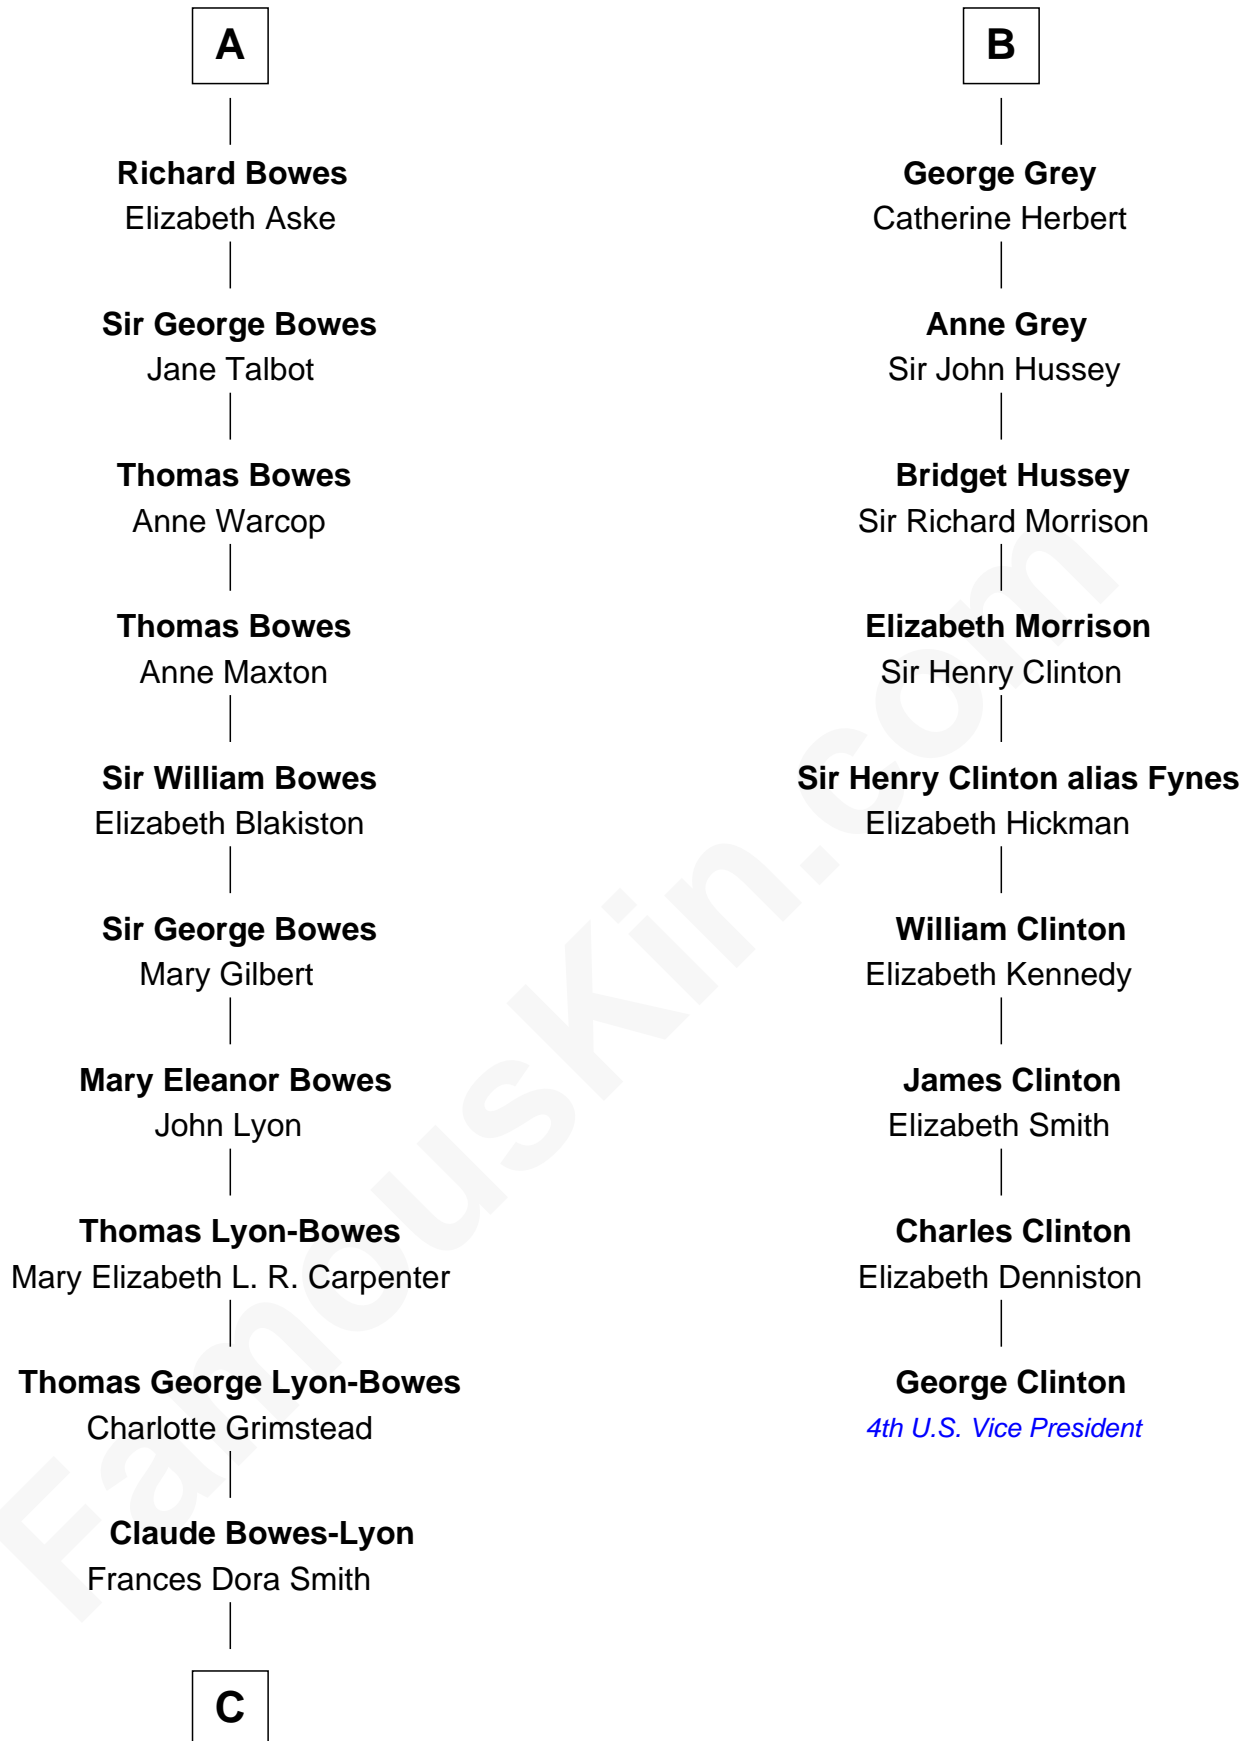

FamousKin.com Relationship Chart of

Prince Harry
Duke of Sussex

15th cousin 6 times removed of

George Clinton
4th U.S. Vice President

William de Beauchamp
Maud FitzJohn

C

Claude George Bowes-Lyon
Cecilia Nina Cavendish-Bentinck

Elizabeth Bowes-Lyon
George VI, King of the United Kingdom

Elizabeth II, Queen of the United Kingdom
Prince Philip of Edinburgh

Charles III, King of the United Kingdom
Princess Diana Frances Spencer

Prince Harry
Duke of Sussex