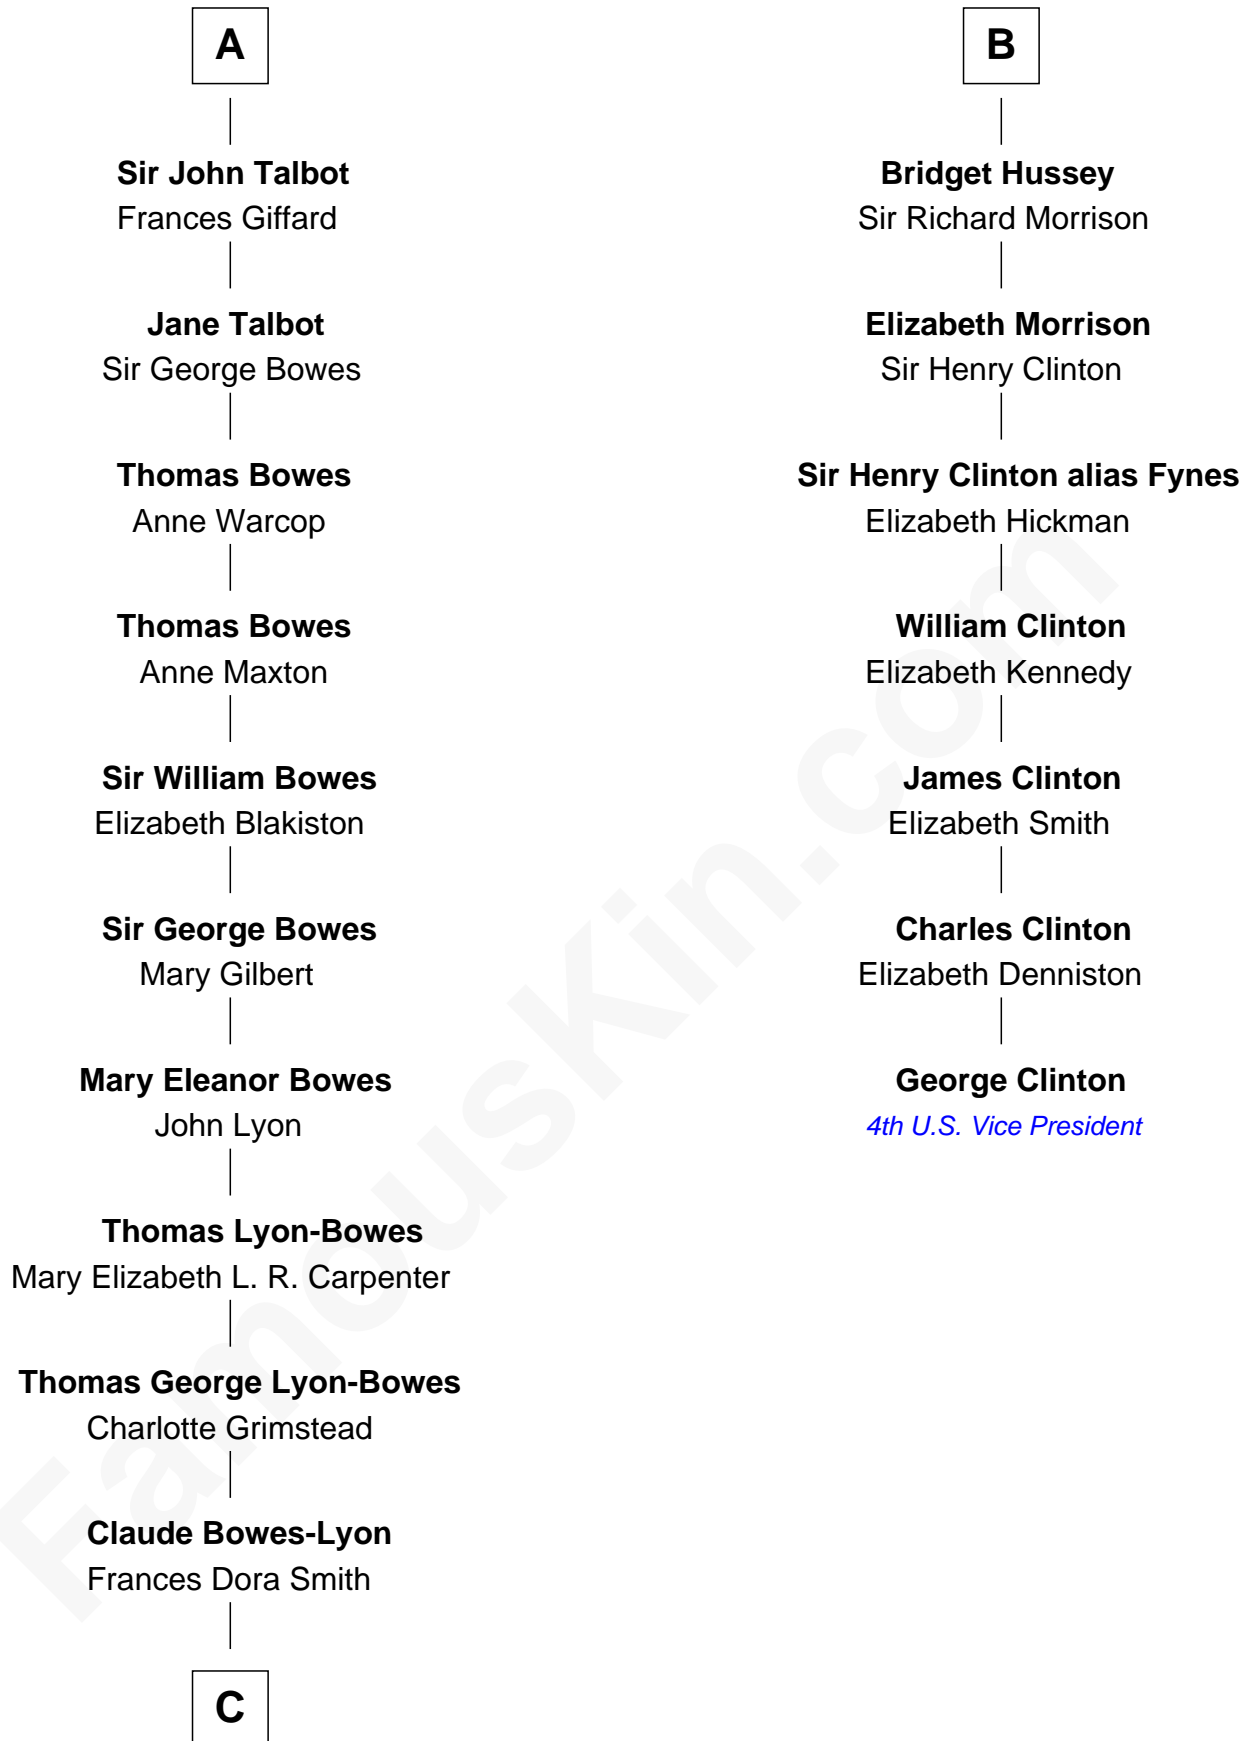

FamousKin.com Relationship Chart of

Prince Harry
Duke of Sussex

13th cousin 8 times removed of

George Clinton
4th U.S. Vice President

William de Ros
Maude de Vaux

Sir William de Ros
Margery de Badlesmere

Maud de Roos
John de Welles

Margaret de Ros
Sir Reynold Grey

Sir John Grey
Constance de Holand

Sir Edmund Grey
Katherine Percy

George Grey
Catherine Herbert

Anne Grey
Sir John Hussey

B

C

Claude George Bowes-Lyon
Cecilia Nina Cavendish-Bentinck