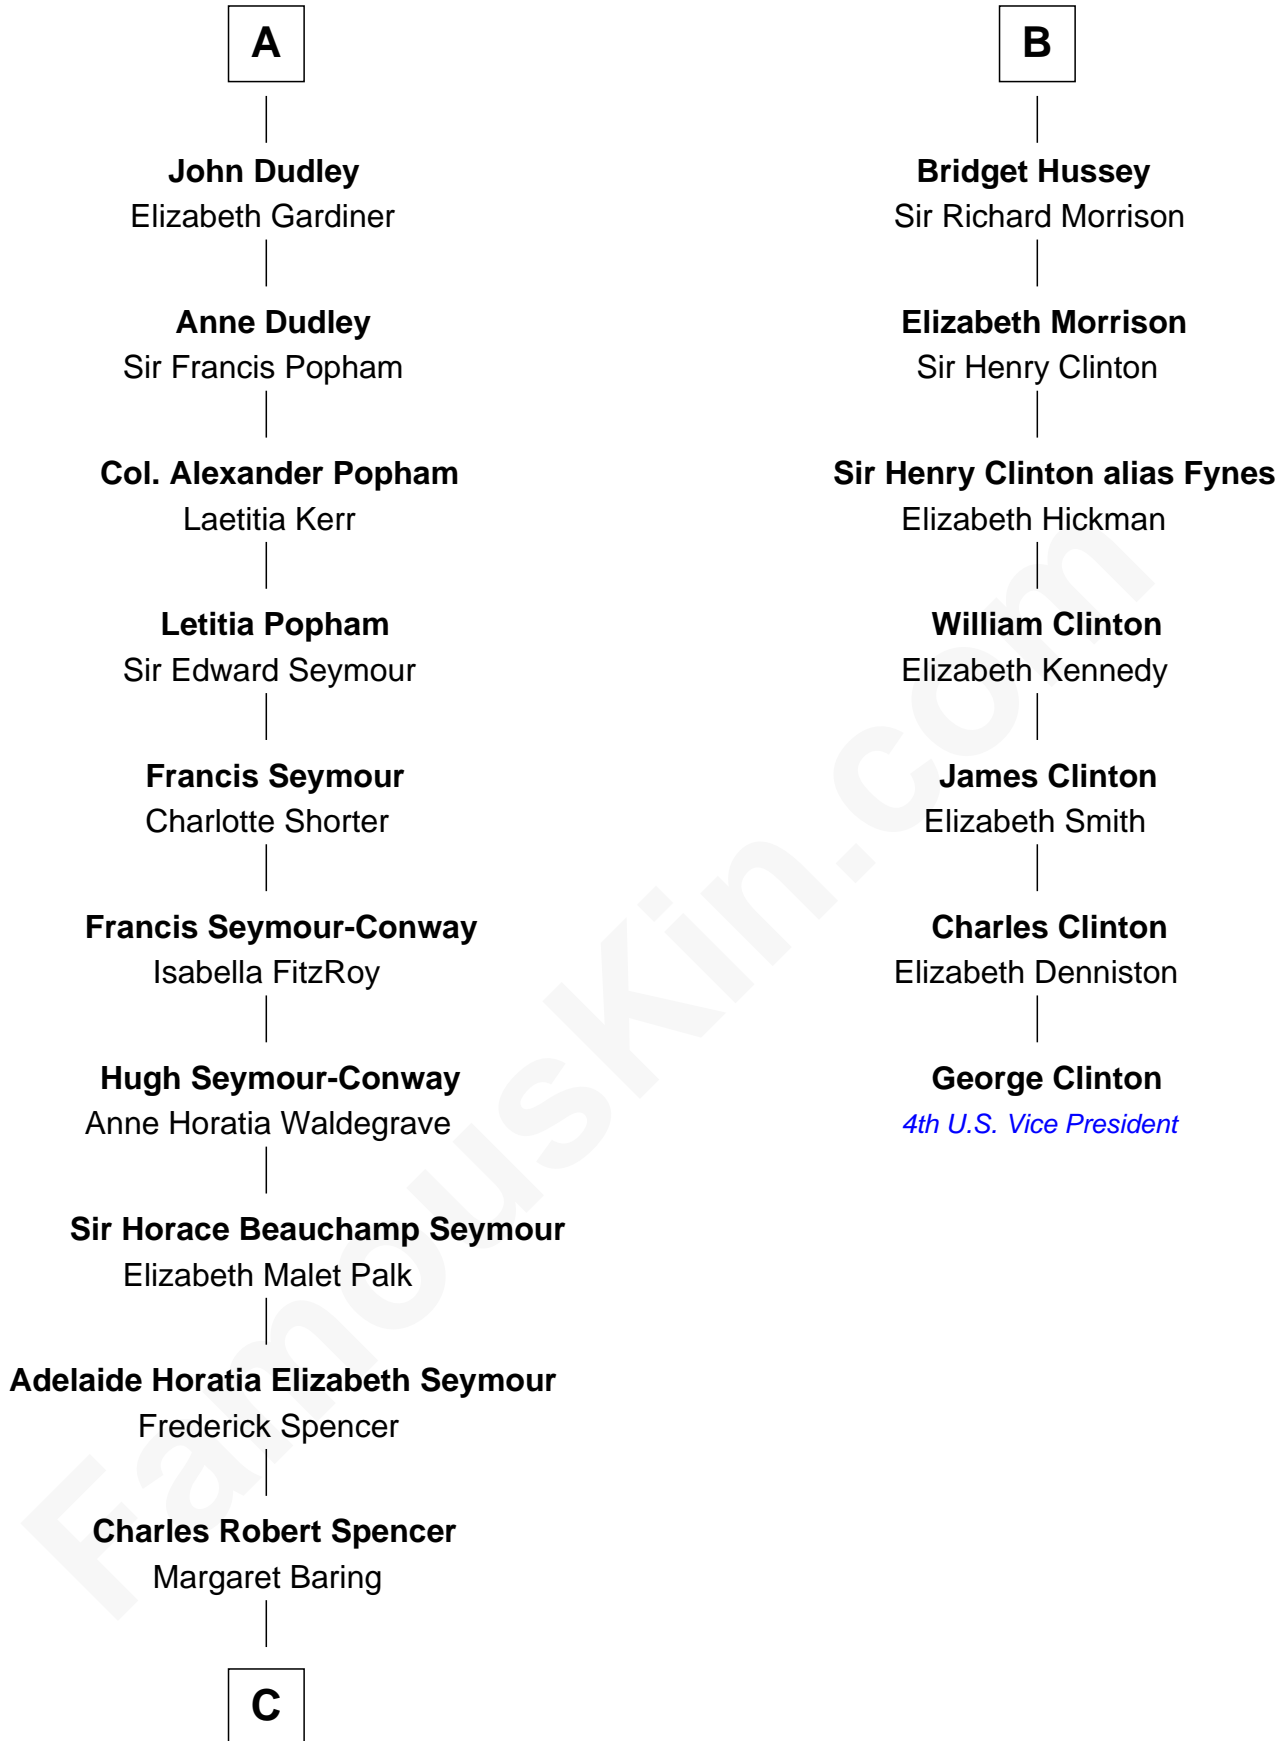

# FamousKin.com Relationship Chart of

**Prince Harry**

*Duke of Sussex*

13th cousin 7 times removed of

**George Clinton**

*4th U.S. Vice President*

**Hugh de Audley**

Margaret de Clare

**C**

—  
**Albert Edward John Spencer**

Cynthia Elinor Beatrix Hamilton

—  
**Edward John Spencer**

Frances Ruth Burke Roche

—  
**Princess Diana Frances Spencer**

Charles III, King of the United Kingdom

—  
**Prince Harry**

*Duke of Sussex*

FamousKin.com