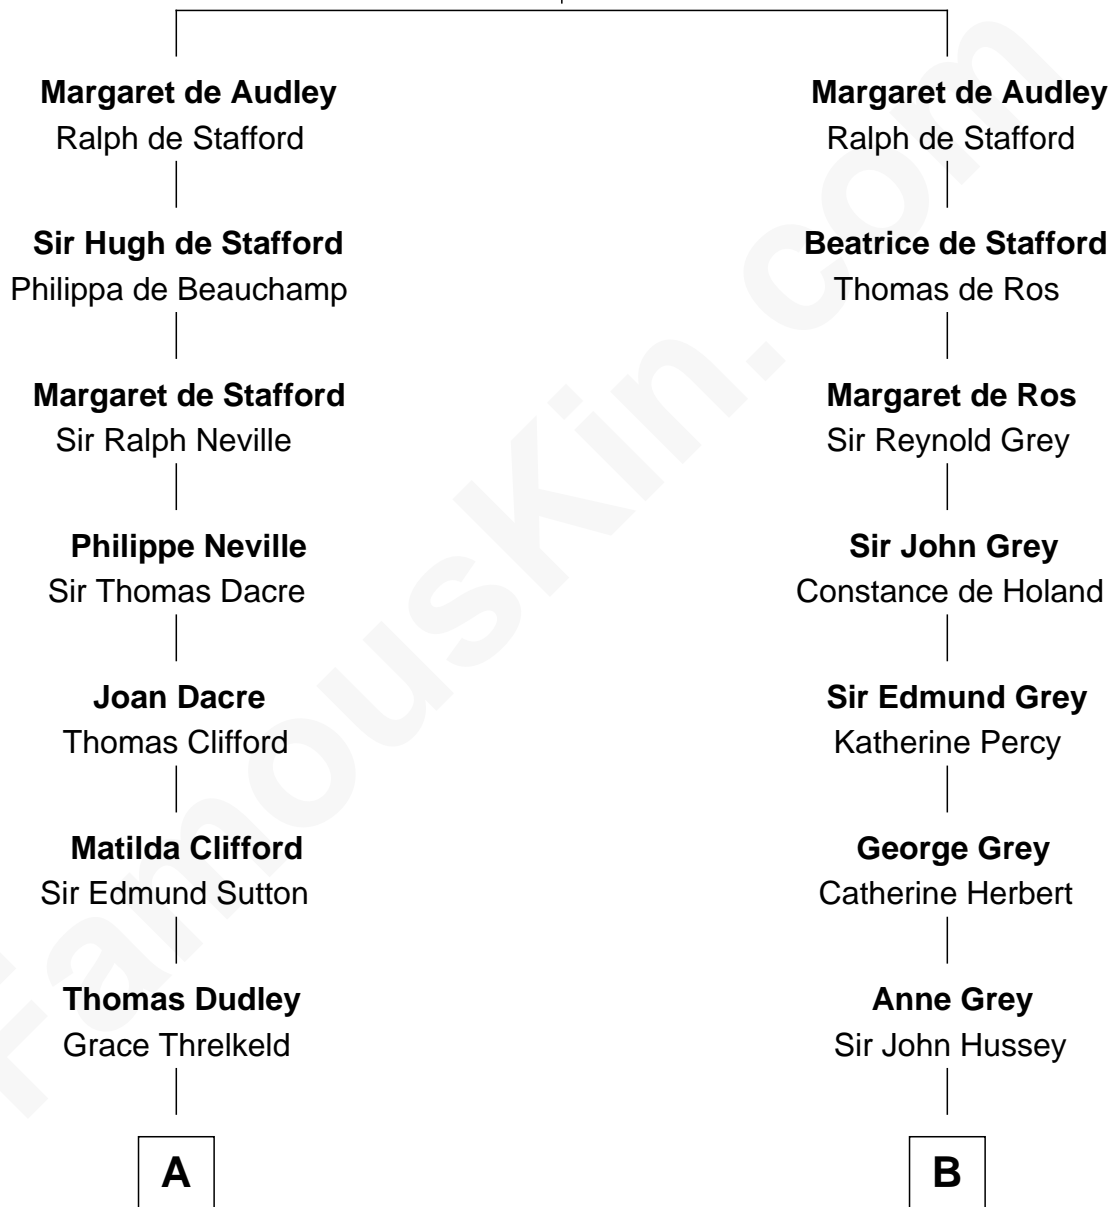

# FamousKin.com Relationship Chart of

**Prince Harry**

*Duke of Sussex*

13th cousin 7 times removed of

**George Clinton**

*4th U.S. Vice President*

**Hugh de Audley**

Margaret de Clare

**C**

—  
**Albert Edward John Spencer**

Cynthia Elinor Beatrix Hamilton

—  
**Edward John Spencer**

Frances Ruth Burke Roche

—  
**Princess Diana Frances Spencer**

Charles III, King of the United Kingdom

—  
**Prince Harry**

*Duke of Sussex*

FamousKin.com