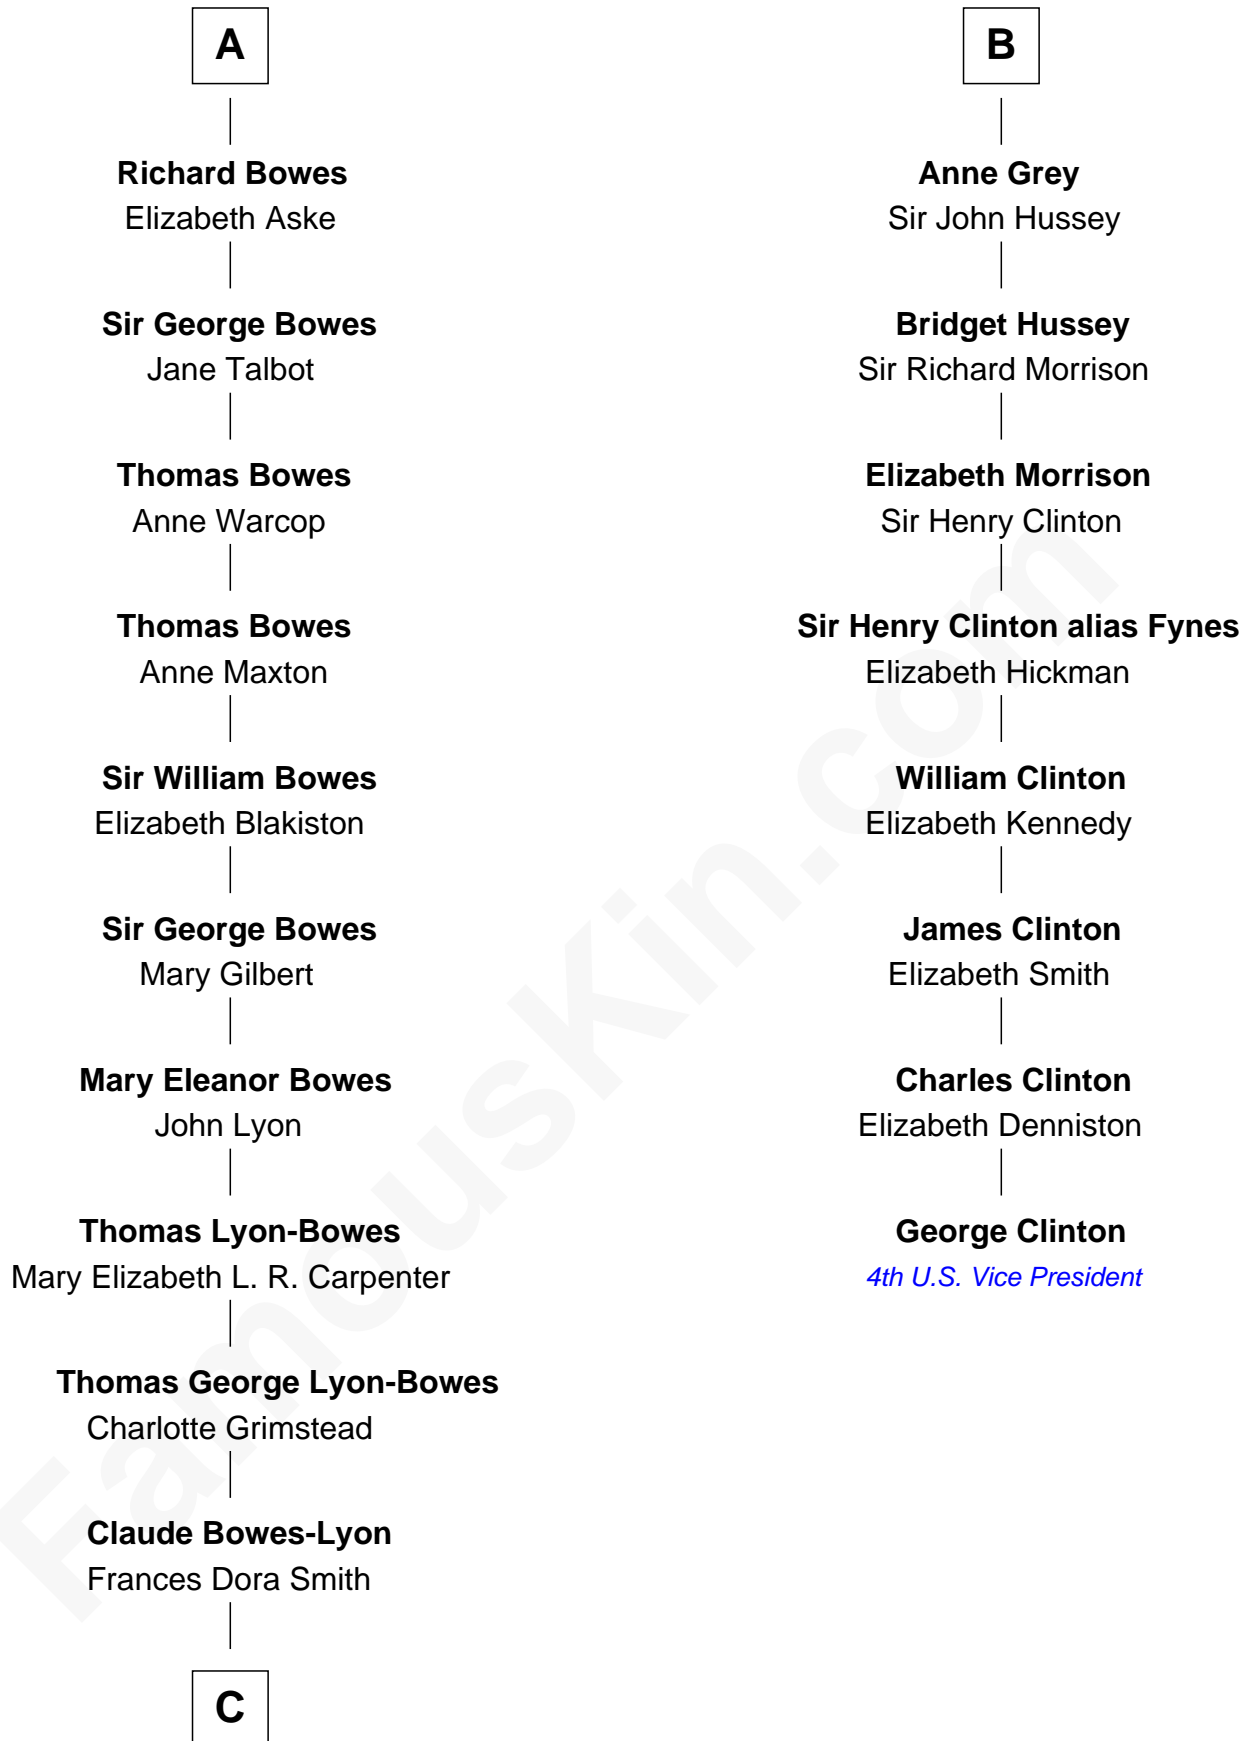

FamousKin.com Relationship Chart of

Prince Harry

Duke of Sussex

14th cousin 7 times removed of

George Clinton

4th U.S. Vice President

Sir Edmund Mortimer

Margaret de Fiennes

C

—
Claude George Bowes-Lyon
Cecilia Nina Cavendish-Bentinck

—
Elizabeth Bowes-Lyon
George VI, King of the United Kingdom

—
Elizabeth II, Queen of the United Kingdom
Prince Philip of Edinburgh

—
Charles III, King of the United Kingdom
Princess Diana Frances Spencer