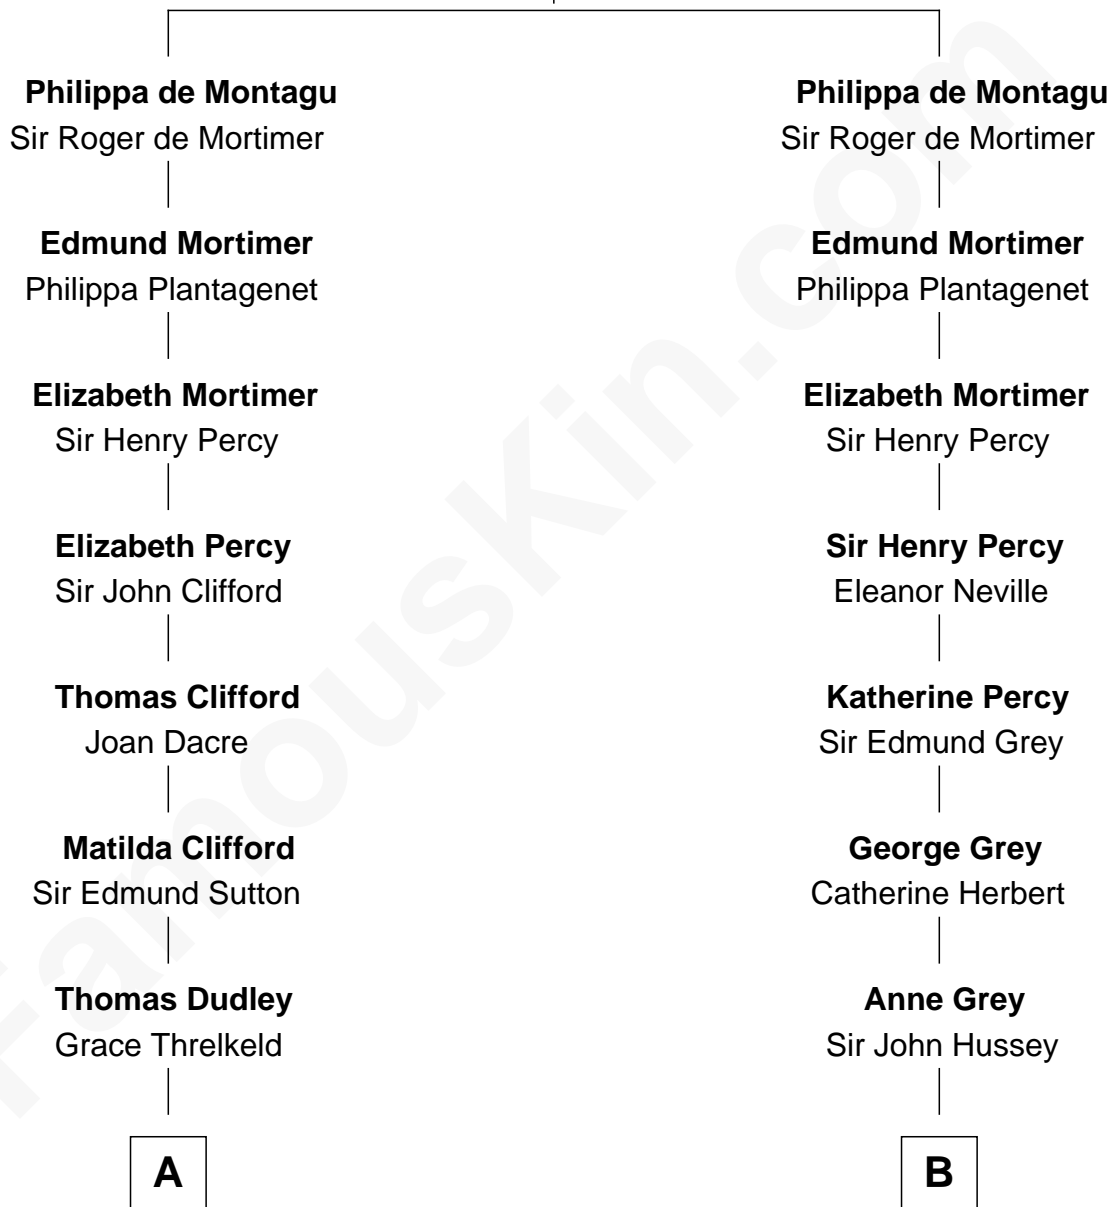

# FamousKin.com Relationship Chart of

**Prince Harry**  
*Duke of Sussex*

13th cousin 7 times removed of

**George Clinton**  
*4th U.S. Vice President*

**William de Montagu**  
Katherine de Grandison

**C**

—  
**Albert Edward John Spencer**

Cynthia Elinor Beatrix Hamilton

—  
**Edward John Spencer**

Frances Ruth Burke Roche

—  
**Princess Diana Frances Spencer**

Charles III, King of the United Kingdom

—  
**Prince Harry**

*Duke of Sussex*

FamousKin.com