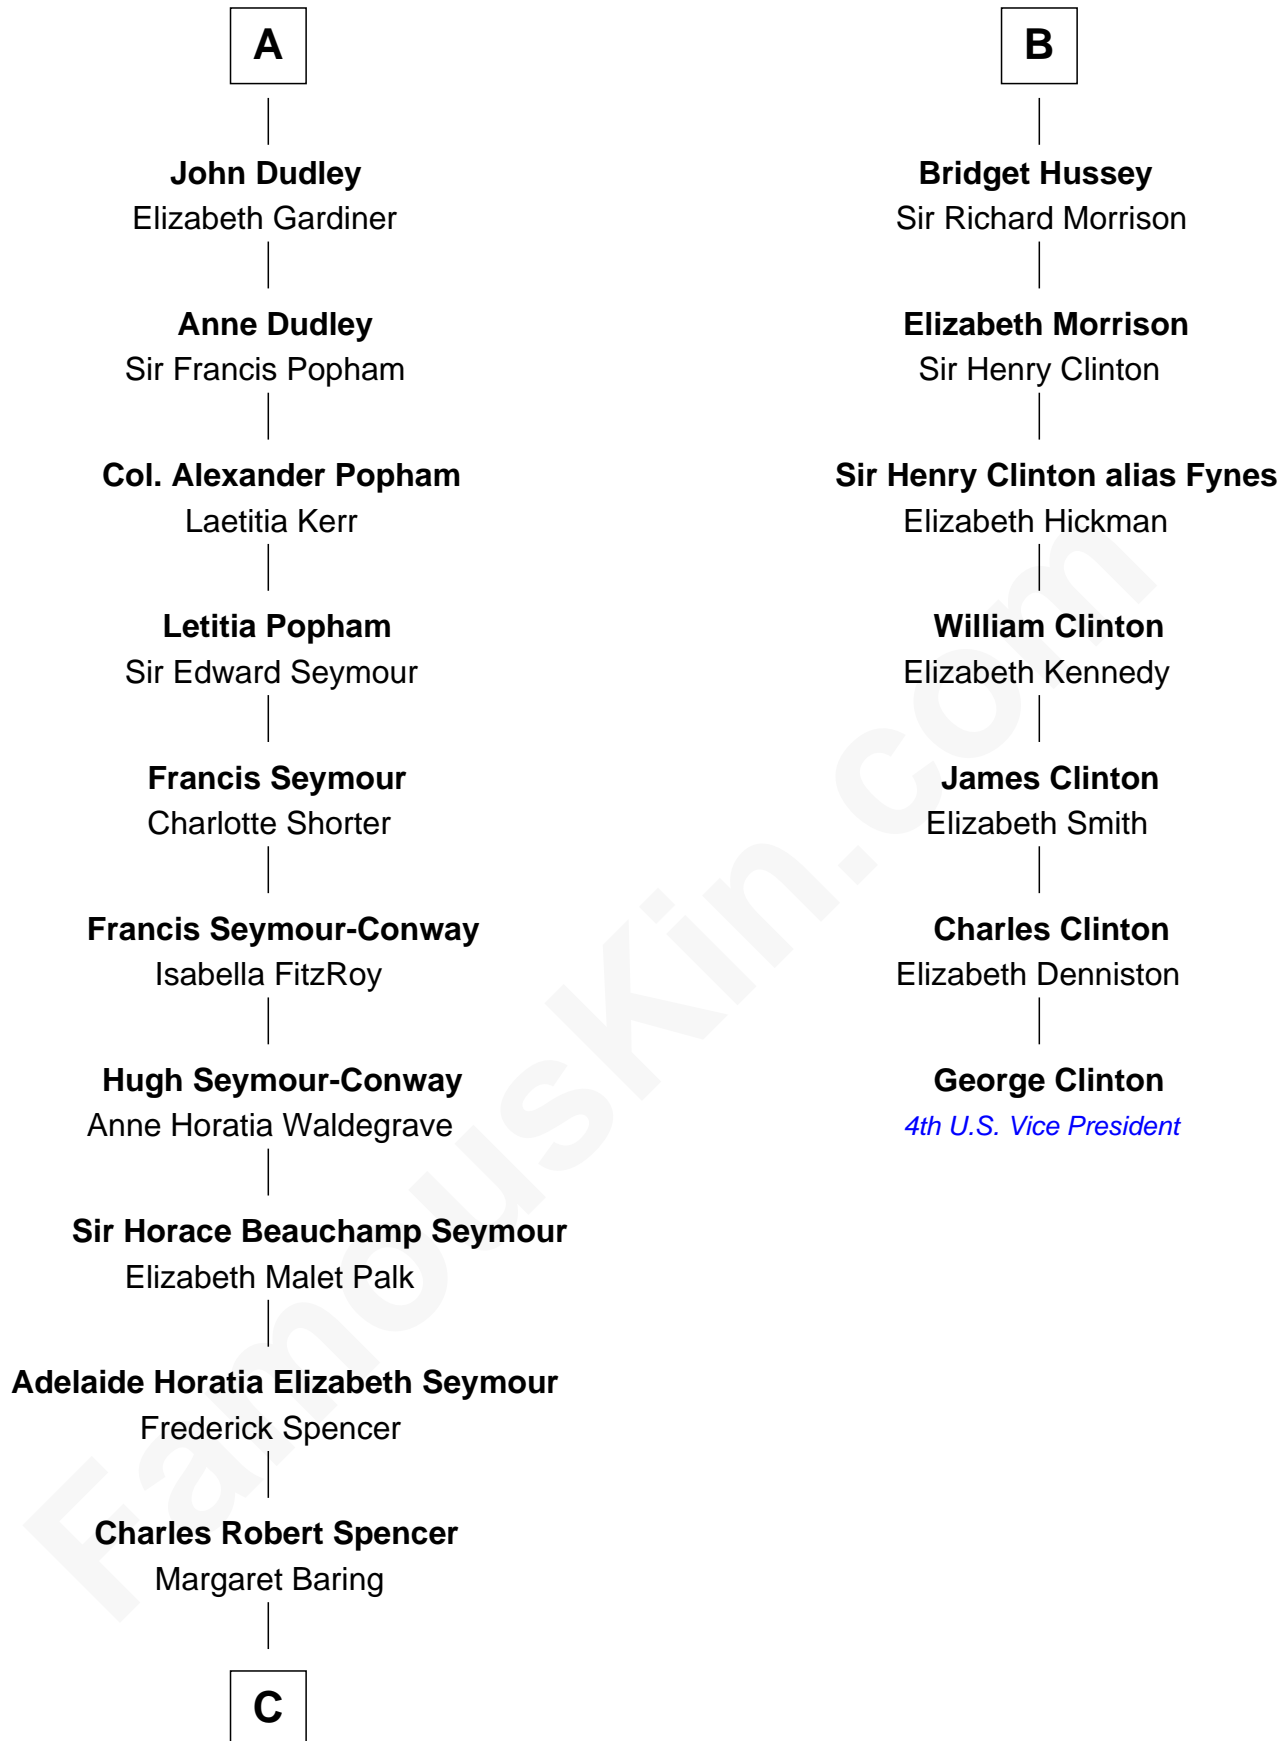

# FamousKin.com Relationship Chart of

**Prince Harry**  
*Duke of Sussex*

13th cousin 7 times removed of

**George Clinton**  
*4th U.S. Vice President*

**William de Montagu**  
Katherine de Grandison

**C**

—  
**Albert Edward John Spencer**

Cynthia Elinor Beatrix Hamilton

—  
**Edward John Spencer**

Frances Ruth Burke Roche

—  
**Princess Diana Frances Spencer**

Charles III, King of the United Kingdom

—  
**Prince Harry**

*Duke of Sussex*

FamousKin.com