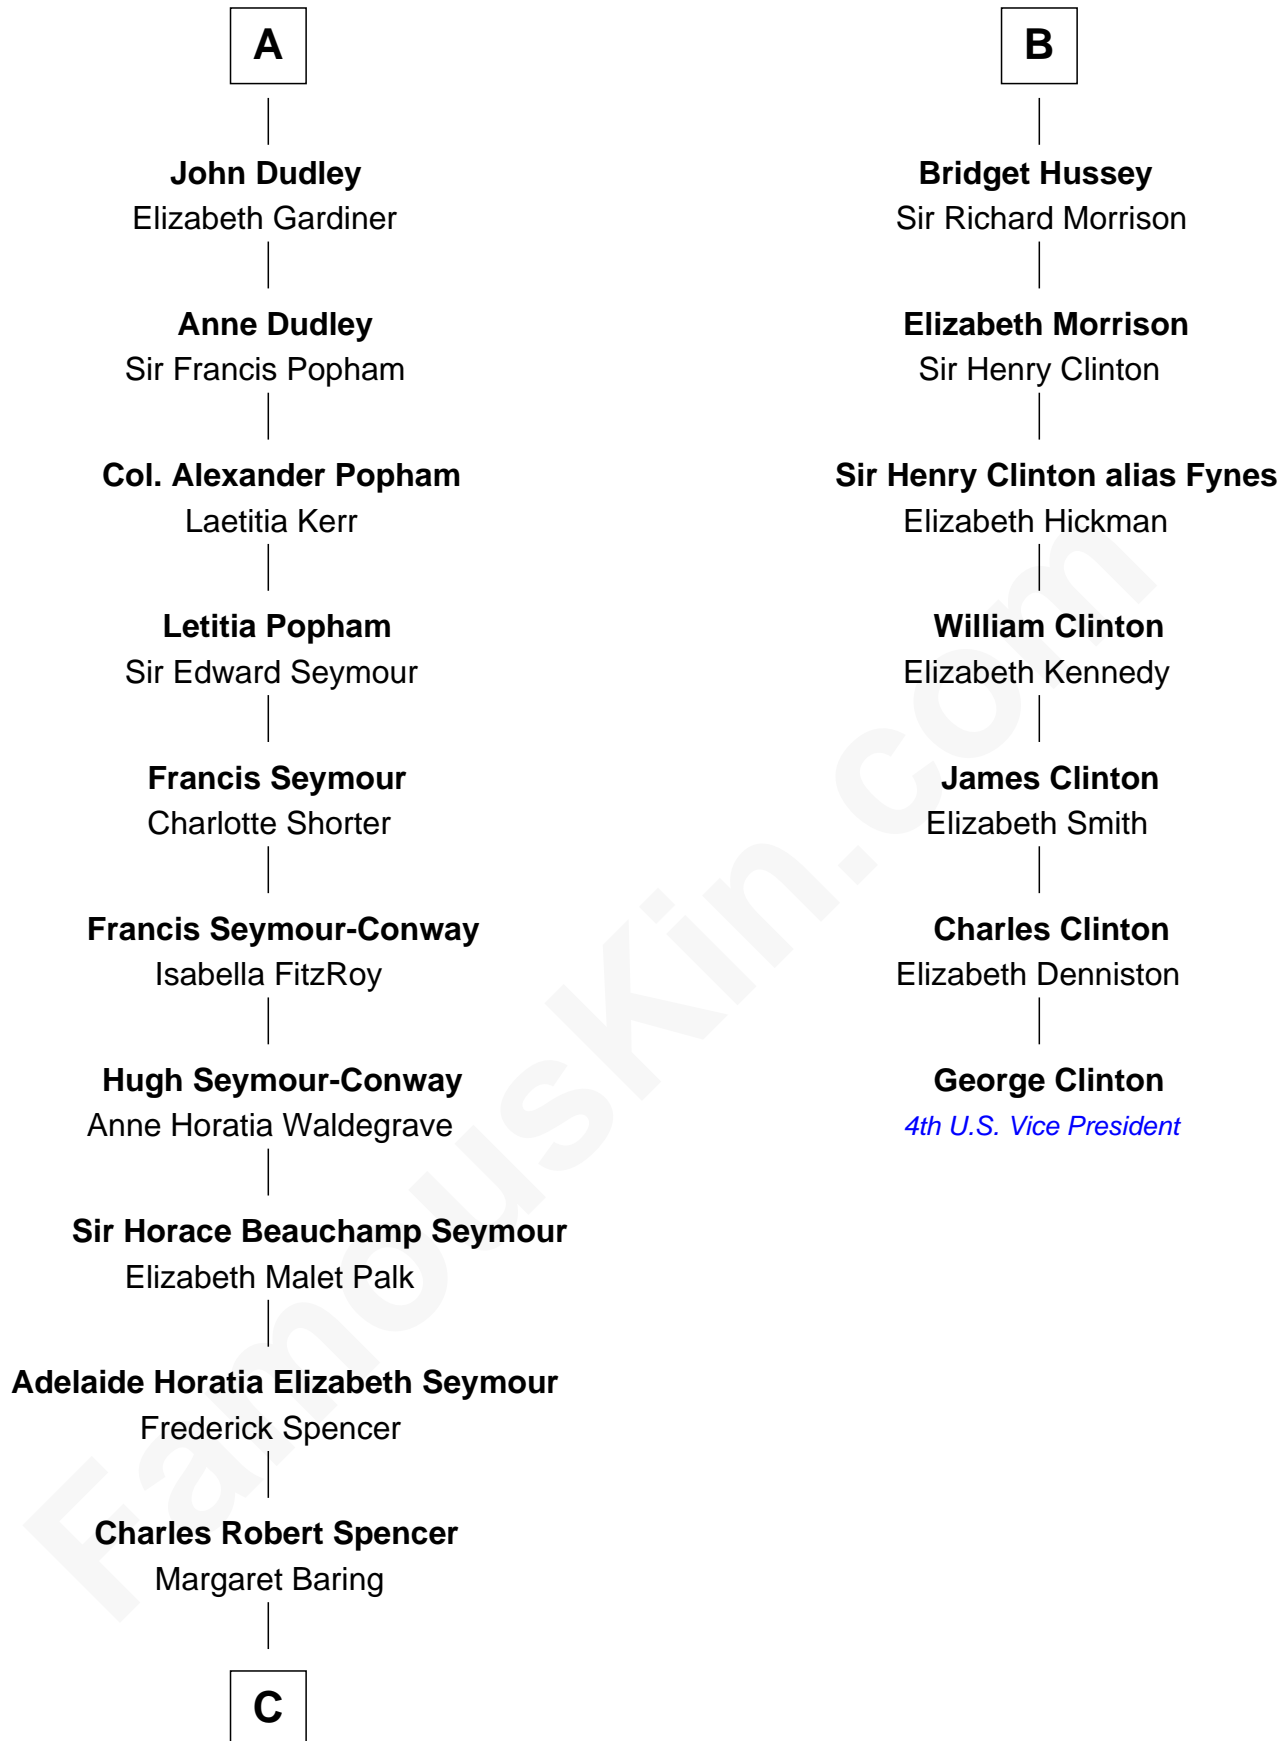

FamousKin.com Relationship Chart of

Prince Harry
Duke of Sussex

13th cousin 7 times removed of

George Clinton
4th U.S. Vice President

Sir Edmund Mortimer
Elizabeth de Badlesmere

Sir Roger de Mortimer
Philippa de Montagu

Edmund Mortimer
Philippa Plantagenet

Elizabeth Mortimer
Sir Henry Percy

Elizabeth Percy
Sir John Clifford

Thomas Clifford
Joan Dacre

Matilda Clifford
Sir Edmund Sutton

Thomas Dudley
Grace Threlkeld

A

Sir Roger de Mortimer
Philippa de Montagu

Edmund Mortimer
Philippa Plantagenet

Elizabeth Mortimer
Sir Henry Percy

Sir Henry Percy
Eleanor Neville

Katherine Percy
Sir Edmund Grey

George Grey
Catherine Herbert

Anne Grey
Sir John Hussey

B

C

—
Albert Edward John Spencer

Cynthia Elinor Beatrix Hamilton

—
Edward John Spencer

Frances Ruth Burke Roche

—
Princess Diana Frances Spencer

Charles III, King of the United Kingdom

—
Prince Harry

Duke of Sussex