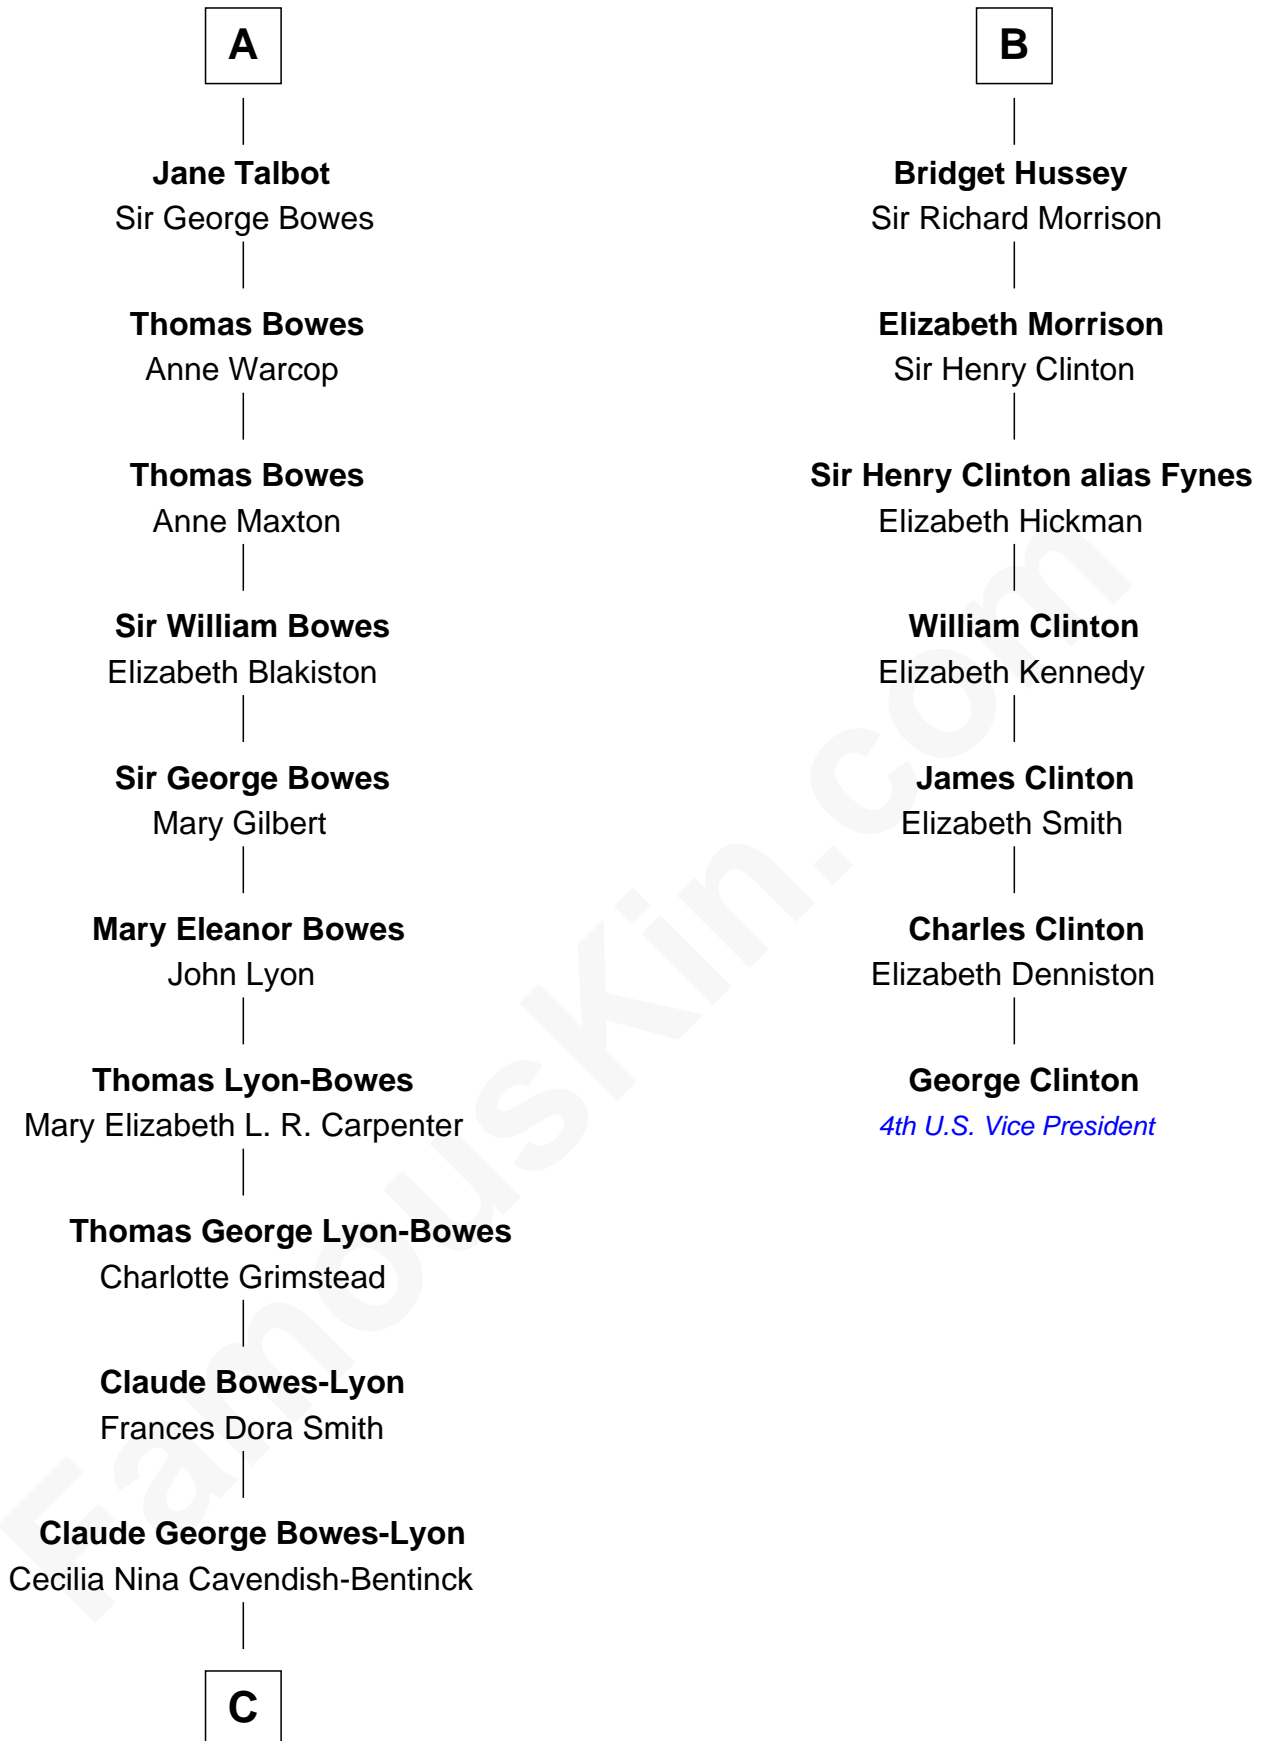

FamousKin.com Relationship Chart of

Prince Harry
Duke of Sussex

13th cousin 7 times removed of

George Clinton
4th U.S. Vice President

C

Elizabeth Bowes-Lyon

George VI, King of the United Kingdom

Elizabeth II, Queen of the United Kingdom

Prince Philip of Edinburgh

Charles III, King of the United Kingdom

Princess Diana Frances Spencer

Prince Harry

Duke of Sussex

FamousKin.com