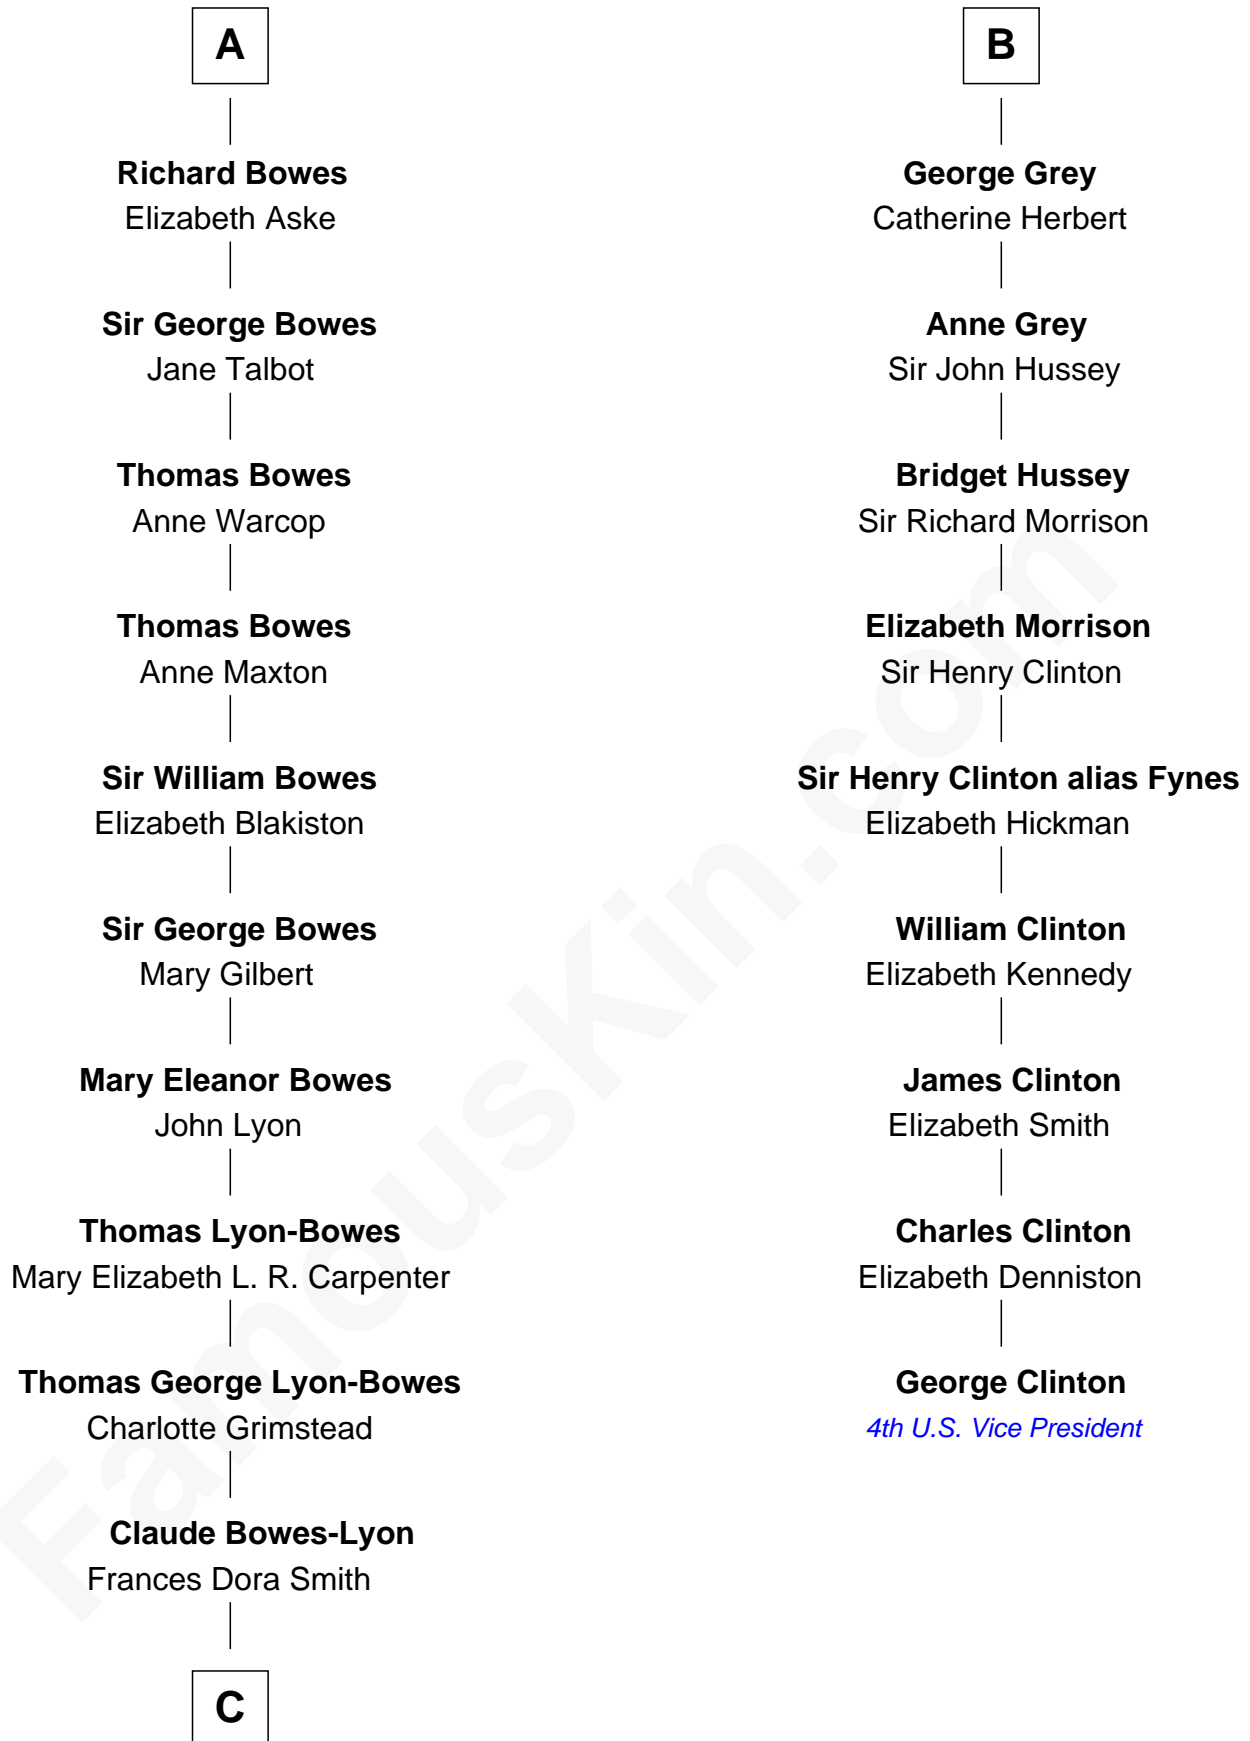

# FamousKin.com Relationship Chart of

**Prince Harry**  
*Duke of Sussex*

15th cousin 6 times removed of

**George Clinton**  
*4th U.S. Vice President*

**William de Odingsells**  
Ela FitzWalter

**Margaret de Oddingseles**

Margery Willoughby

**Maud FitzHugh**

Sir William Bowes

**Sir Ralph Bowes**

Margery Conyers

**A**

**Ida de Odingsells**

Sir Roger de Herdeburgh

**Ela Herdeburgh**

Sir William de Boteler

**Ankaret le Boteler**

John le Strange

**Eleanor le Strange**

Sir Reynold de Grey

**Sir Reynold Grey**

Margaret de Ros

**Sir John Grey**

Constance de Holand

**Sir Edmund Grey**

Katherine Percy

**B**

**C**

**Claude George Bowes-Lyon**  
Cecilia Nina Cavendish-Bentinck

**Elizabeth Bowes-Lyon**  
George VI, King of the United Kingdom