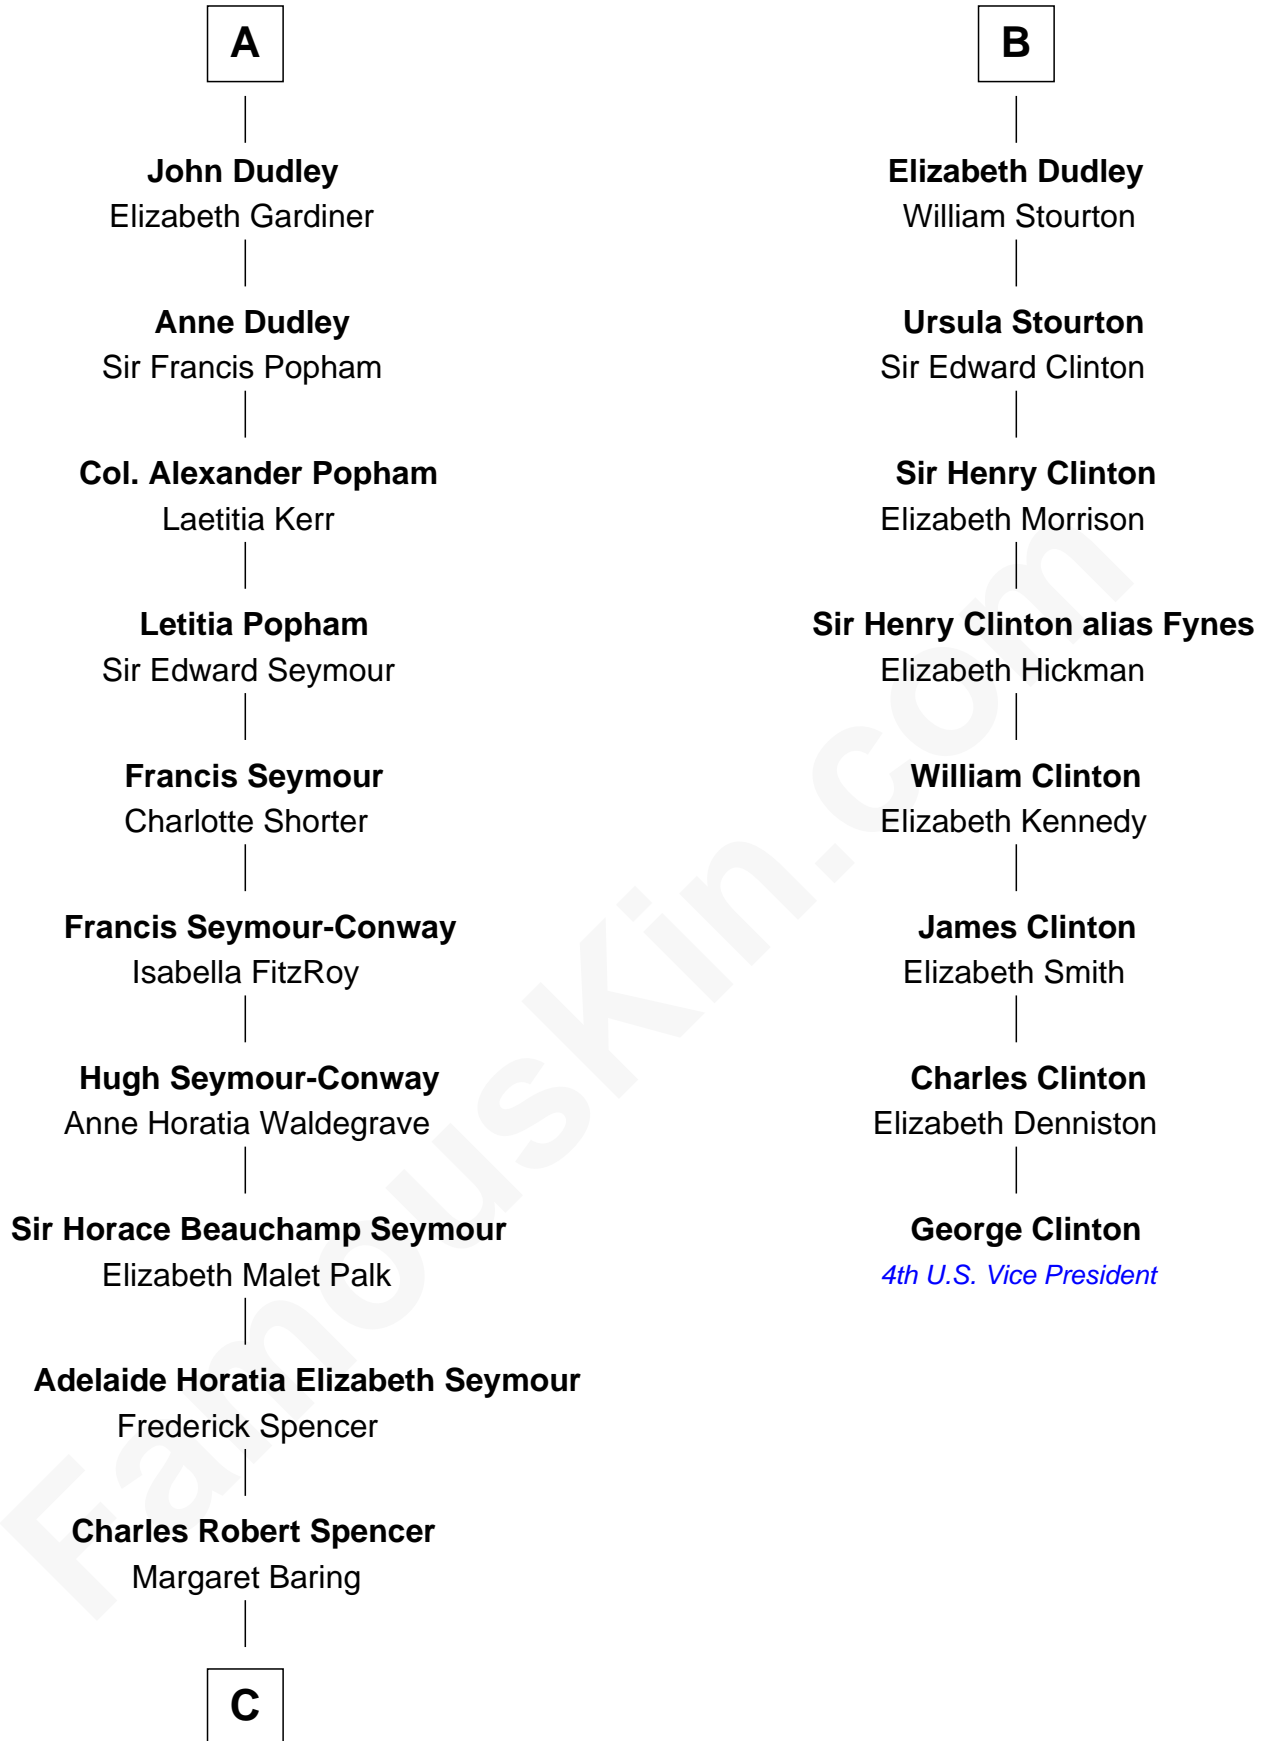

FamousKin.com Relationship Chart of

Prince Harry

Duke of Sussex

14th cousin 6 times removed of

George Clinton

4th U.S. Vice President

Sir Philip le Despencer

Margaret de Goushill

Elizabeth Berkeley

Sir John Sutton Dudley

Elizabeth Bramshot

Edmund Dudley

Elizabeth Grey

B

C

—
Albert Edward John Spencer