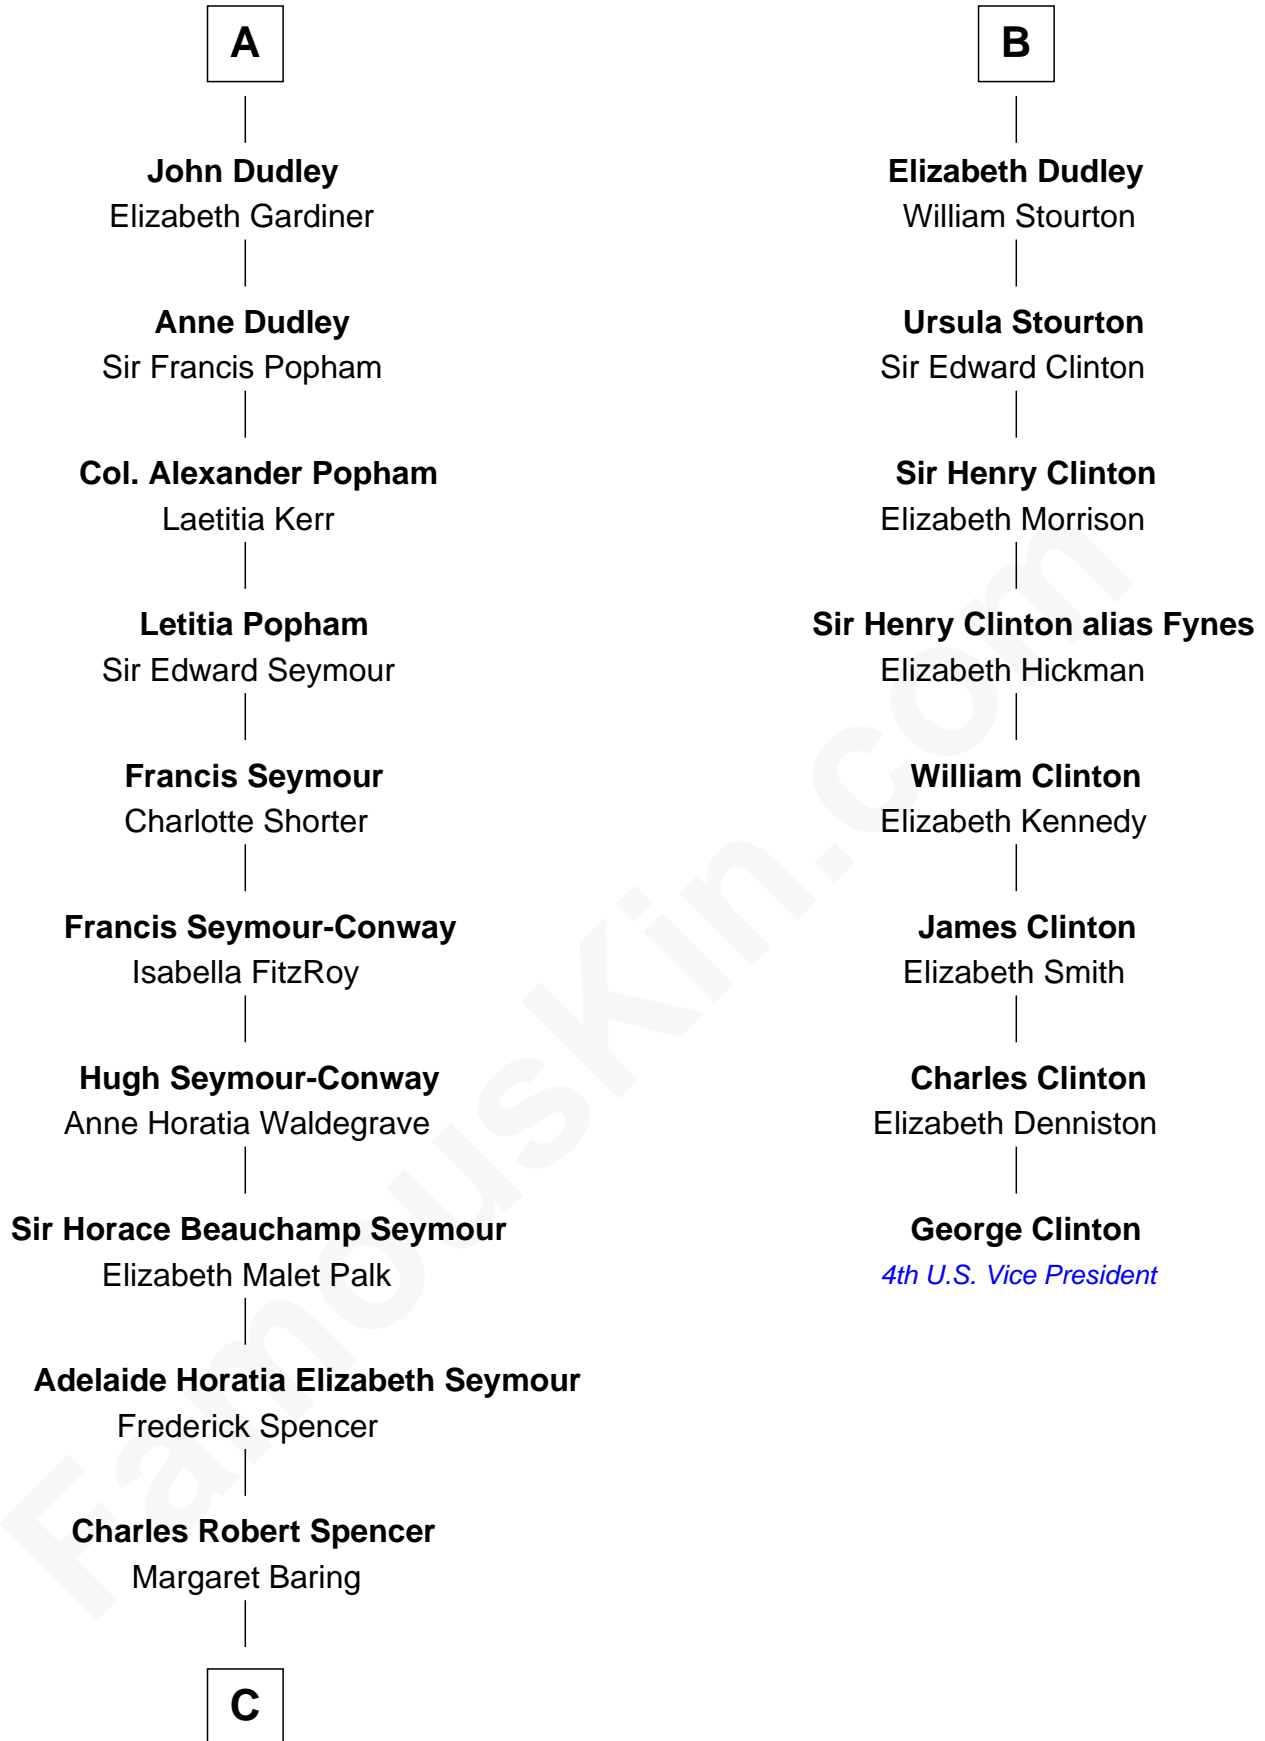

FamousKin.com Relationship Chart of

Prince Harry
Duke of Sussex

14th cousin 6 times removed of

George Clinton
4th U.S. Vice President

Sir William de Ferrers
Margaret de Quincy

Joan de Ferrers
Sir Thomas de Berkeley

A

Joan de Ferrers
Sir Thomas de Berkeley

Sir Maurice de Berkeley
Eve la Zouche

Thomas de Berkeley
Katherine de Clyvedon

Sir John Berkeley
Elizabeth Betteshorne

Elizabeth Berkeley
Sir John Sutton

Sir John Sutton Dudley
Elizabeth Bramshot

Edmund Dudley
Elizabeth Grey

B

C

Albert Edward John Spencer

Cynthia Elinor Beatrix Hamilton

Edward John Spencer

Frances Ruth Burke Roche

Princess Diana Frances Spencer